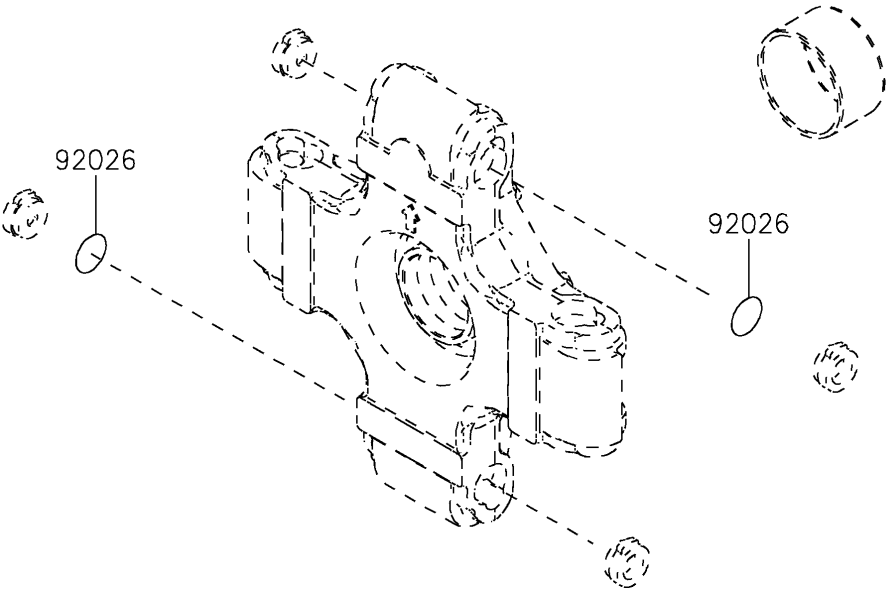

2018 MULE PRO-FXT™ EPS CAMO PARTS DIAGRAM

Optional Parts

F2890

(Ref. Drive Converter)

2018 MULE PRO-FXT™ EPS CAMO PARTS LIST

Optional Parts

ITEM NAME	PART NUMBER	QUANTITY
SPACER,T=0.1 (Ref # 92026)	92026-0038	1