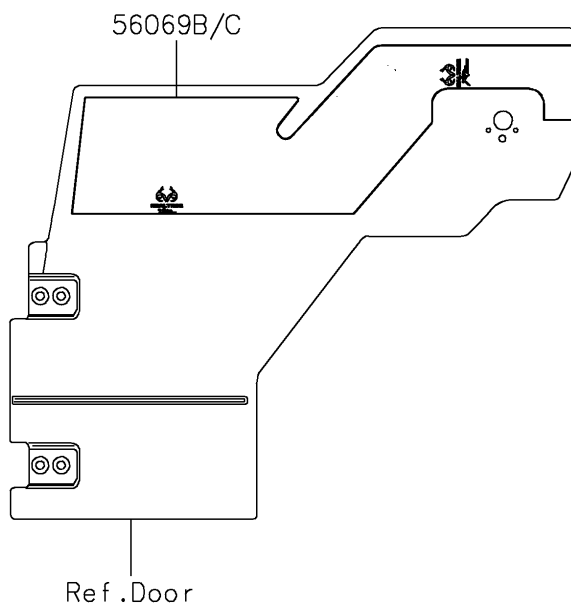

2018 MULE PRO-FXT™ EPS CAMO PARTS DIAGRAM

Decals

F2861

2018 MULE PRO-FXT™ EPS CAMO PARTS LIST

Decals

ITEM NAME	PART NUMBER	QUANTITY
MARK,FR FENDER,EPS (Ref # 56054)	56054-1805	1
MARK,FR FENDER,MULE PRO-FXT (Ref # 56054A)	56054-1831	1
PATTERN,SIDE GUARD,FR,LH (Ref # 56069)	56069-7443	1
PATTERN,SIDE GUARD,FR,RH (Ref # 56069A)	56069-7444	1
PATTERN,SIDE GUARD,RR,LH (Ref # 56069B)	56069-7445	1
PATTERN,SIDE GUARD,RR,RH (Ref # 56069C)	56069-7446	1
PATTERN,CARRIER PANEL,LH (Ref # 56075)	56075-0656	1
PATTERN,CARRIER PANEL,RH (Ref # 56075A)	56075-0657	1