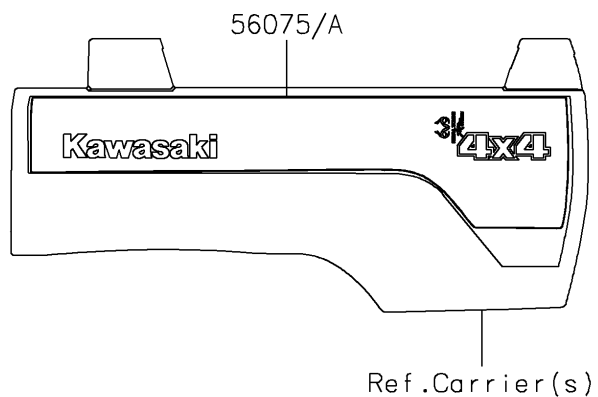

2018 MULE PRO-FXT™ EPS CAMO PARTS DIAGRAM

Decals

F2861

2018 MULE PRO-FXT™ EPS CAMO PARTS LIST

Decals

ITEM NAME	PART NUMBER	QUANTITY
MARK,FR FENDER,EPS (Ref # 56054)	56054-1805	1
MARK,FR FENDER,MULE PRO-FXT (Ref # 56054A)	56054-1831	1
PATTERN,SIDE GUARD,FR,LH (Ref # 56069)	56069-7443	1
PATTERN,SIDE GUARD,FR,RH (Ref # 56069A)	56069-7444	1
PATTERN,SIDE GUARD,RR,LH (Ref # 56069B)	56069-7445	1
PATTERN,SIDE GUARD,RR,RH (Ref # 56069C)	56069-7446	1
PATTERN,CARRIER PANEL,LH (Ref # 56075)	56075-0656	1
PATTERN,CARRIER PANEL,RH (Ref # 56075A)	56075-0657	1