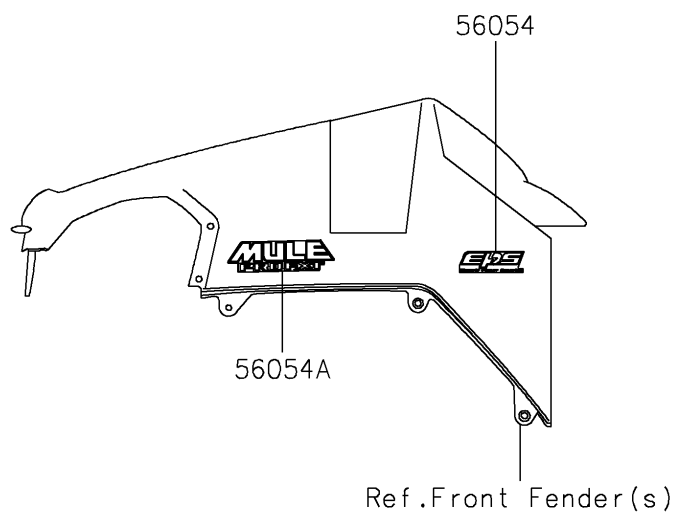

2018 MULE PRO-FXT™ EPS CAMO PARTS DIAGRAM

Decals

F2861

2018 MULE PRO-FXT™ EPS CAMO PARTS LIST

Decals

ITEM NAME	PART NUMBER	QUANTITY
MARK,FR FENDER,EPS (Ref # 56054)	56054-1805	1
MARK,FR FENDER,MULE PRO-FXT (Ref # 56054A)	56054-1831	1
PATTERN,SIDE GUARD,FR,LH (Ref # 56069)	56069-7443	1
PATTERN,SIDE GUARD,FR,RH (Ref # 56069A)	56069-7444	1
PATTERN,SIDE GUARD,RR,LH (Ref # 56069B)	56069-7445	1
PATTERN,SIDE GUARD,RR,RH (Ref # 56069C)	56069-7446	1
PATTERN,CARRIER PANEL,LH (Ref # 56075)	56075-0656	1
PATTERN,CARRIER PANEL,RH (Ref # 56075A)	56075-0657	1