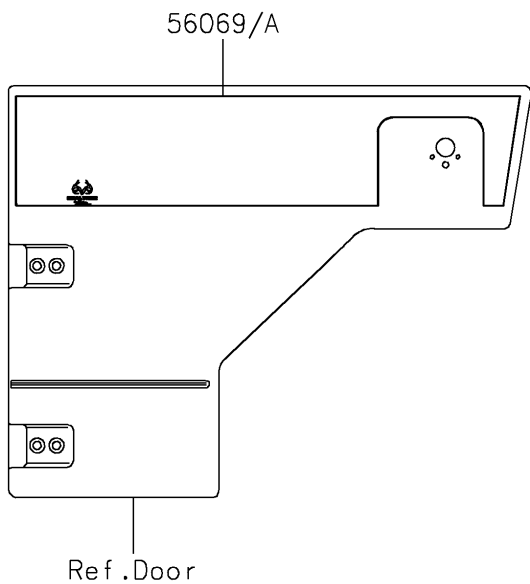

2018 MULE PRO-FXT™ EPS CAMO PARTS DIAGRAM

Decals

F2861

2018 MULE PRO-FXT™ EPS CAMO PARTS LIST

Decals

ITEM NAME	PART NUMBER	QUANTITY
MARK,FR FENDER,EPS (Ref # 56054)	56054-1805	1
MARK,FR FENDER,MULE PRO-FXT (Ref # 56054A)	56054-1831	1
PATTERN,SIDE GUARD,FR,LH (Ref # 56069)	56069-7443	1
PATTERN,SIDE GUARD,FR,RH (Ref # 56069A)	56069-7444	1
PATTERN,SIDE GUARD,RR,LH (Ref # 56069B)	56069-7445	1
PATTERN,SIDE GUARD,RR,RH (Ref # 56069C)	56069-7446	1
PATTERN,CARRIER PANEL,LH (Ref # 56075)	56075-0656	1
PATTERN,CARRIER PANEL,RH (Ref # 56075A)	56075-0657	1