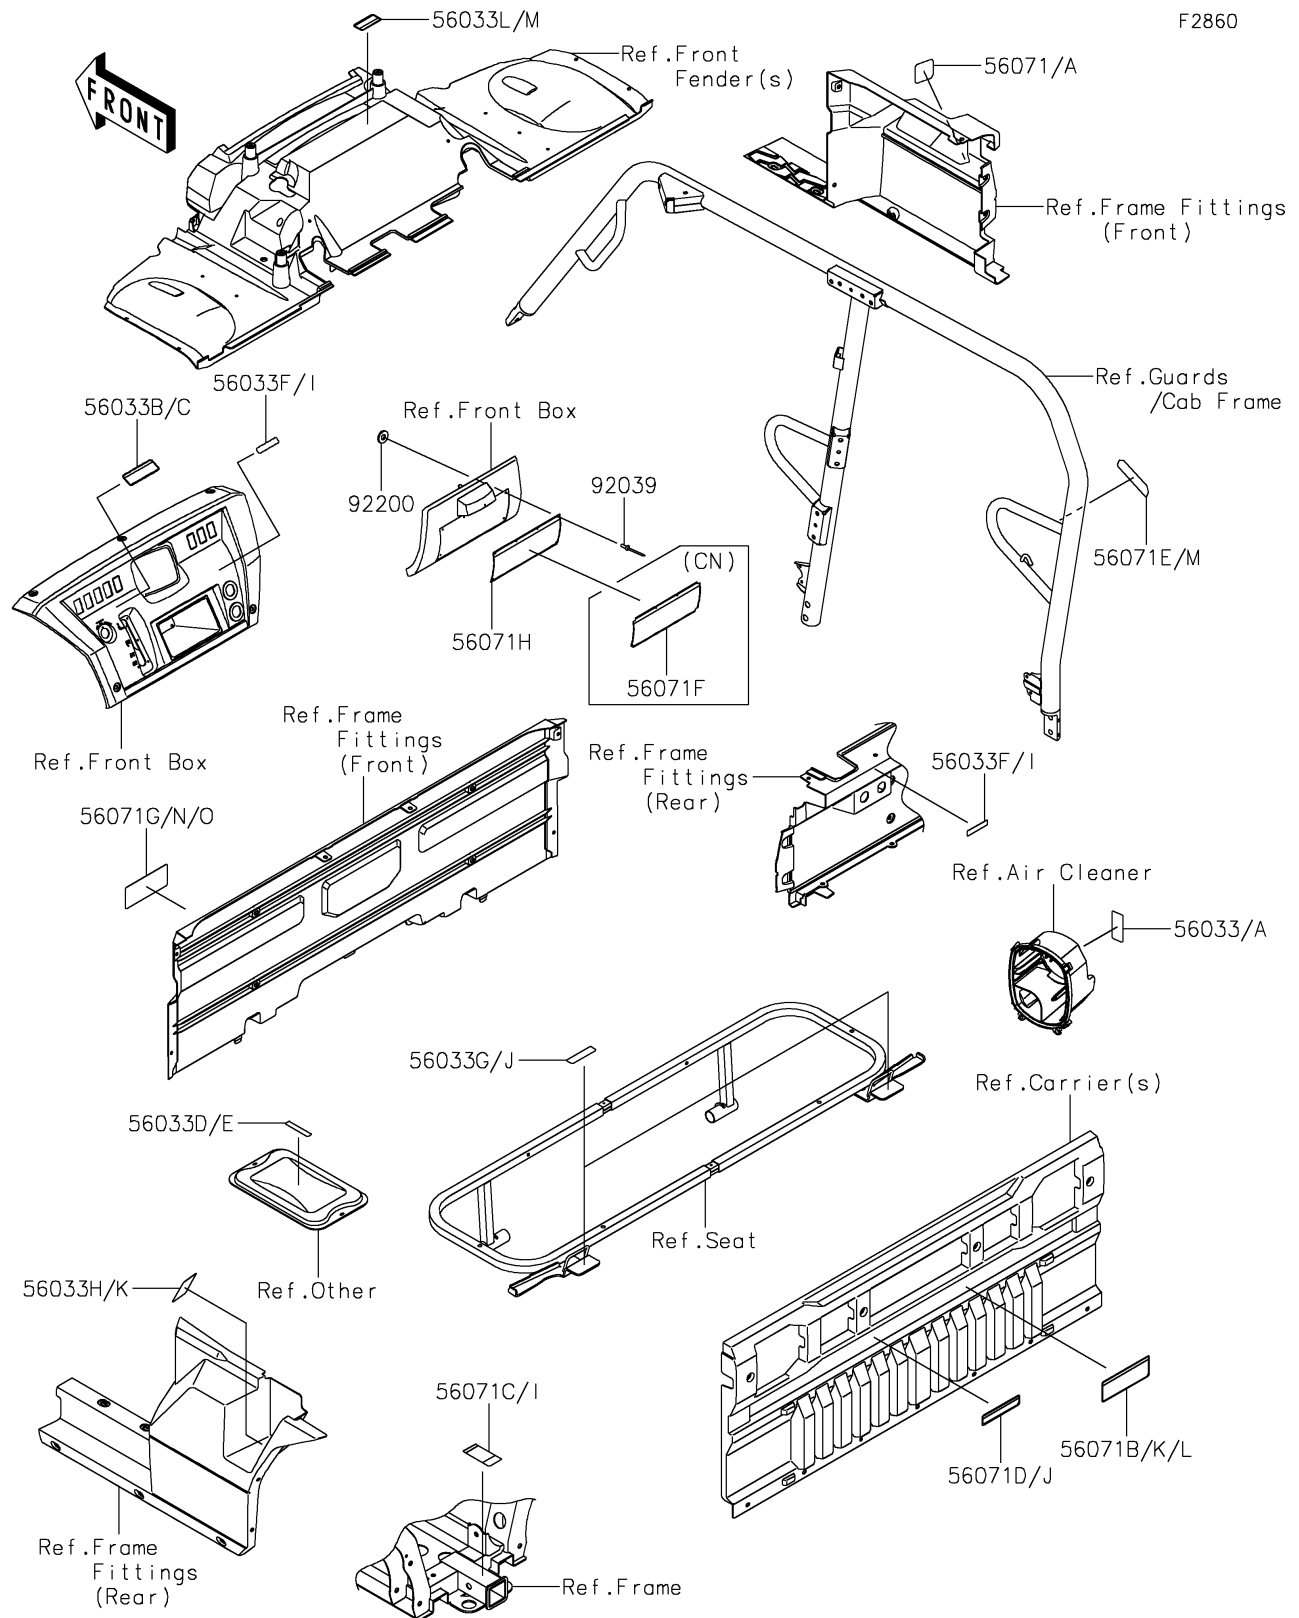

2019 MULE PRO-FXT™ EPS CAMO PARTS DIAGRAM

Labels

2019 MULE PRO-FXT™ EPS CAMO PARTS LIST

Labels

ITEM NAME	PART NUMBER	QUANTITY
LABEL-MANUAL,AIR CLEANER (Ref # 56033)	56033-0724	1
LABEL-MANUAL,AIR CLEANER (Ref # 56033A)	56033-0731	1
LABEL-MANUAL,SHIFT NOTICE (Ref # 56033B)	56033-0822	1
LABEL-MANUAL,SHIFT NOTICE (Ref # 56033C)	56033-0826	1
LABEL-MANUAL,STORAGE MAX LOAD (Ref # 56033D)	56033-0966	1
LABEL-MANUAL,STORAGE MAX LOAD (Ref # 56033E)	56033-0967	1
LABEL-MANUAL,DC OUTLET (Ref # 56033F)	56033-0993	1
LABEL-MANUAL,REAR SEAT (Ref # 56033G)	56033-0995	1
LABEL-MANUAL,DRIVE BELT (Ref # 56033H)	56033-0996	1
LABEL-MANUAL,DC OUTLET (Ref # 56033I)	56033-0997	1
LABEL-MANUAL,REAR SEAT (Ref # 56033J)	56033-0999	1
LABEL-MANUAL,DRIVE BELT (Ref # 56033K)	56033-1000	1
LABEL-MANUAL,FRONT HOOD (Ref # 56033L)	56033-1379	1
LABEL-MANUAL,FRONT HOOD (Ref # 56033M)	56033-1380	1
LABEL-WARNING,GASOLINE (Ref # 56071)	56071-0588	1
LABEL-WARNING,GASOLINE (Ref # 56071A)	56071-0593	1
LABEL-WARNING,CARGO CAPA. (Ref # 56071B)	56071-0699	1
LABEL-WARNING,TRAILER HITCH (Ref # 56071C)	56071-0701	1
LABEL-WARNING,SCREEN OPERATION (Ref # 56071D)	56071-0702	1
LABEL-WARNING,BED OPERATION (Ref # 56071E)	56071-0703	1
LABEL-WARNING,GENERAL (Ref # 56071F)	56071-0706	1
LABEL-WARNING,TIRE&LOAD (Ref # 56071G)	56071-0707	1
LABEL-WARNING,GENERAL (Ref # 56071H)	56071-0709	1
LABEL-WARNING,TRAILER HITCH (Ref # 56071I)	56071-0711	1
LABEL-WARNING,SCREEN OPERATION (Ref # 56071J)	56071-0712	1
LABEL-WARNING,CARGO CAPA. (Ref # 56071K)	56071-0713	1
LABEL-WARNING,CARGO CAPA. (Ref # 56071L)	56071-0714	1
LABEL-WARNING,BED OPERATION (Ref # 56071M)	56071-0717	1
LABEL-WARNING,TIRE&LOAD (Ref # 56071N)	56071-0719	1

2019 MULE PRO-FXT™ EPS CAMO PARTS LIST

Labels

ITEM NAME	PART NUMBER	QUANTITY
LABEL-WARNING,TIRE&LOAD (Ref # 560710)	56071-0721	1
RIVET,3.2X8 (Ref # 92039)	92039-3763	1
WASHER,3.5X8X1 (Ref # 92200)	92200-1251	1