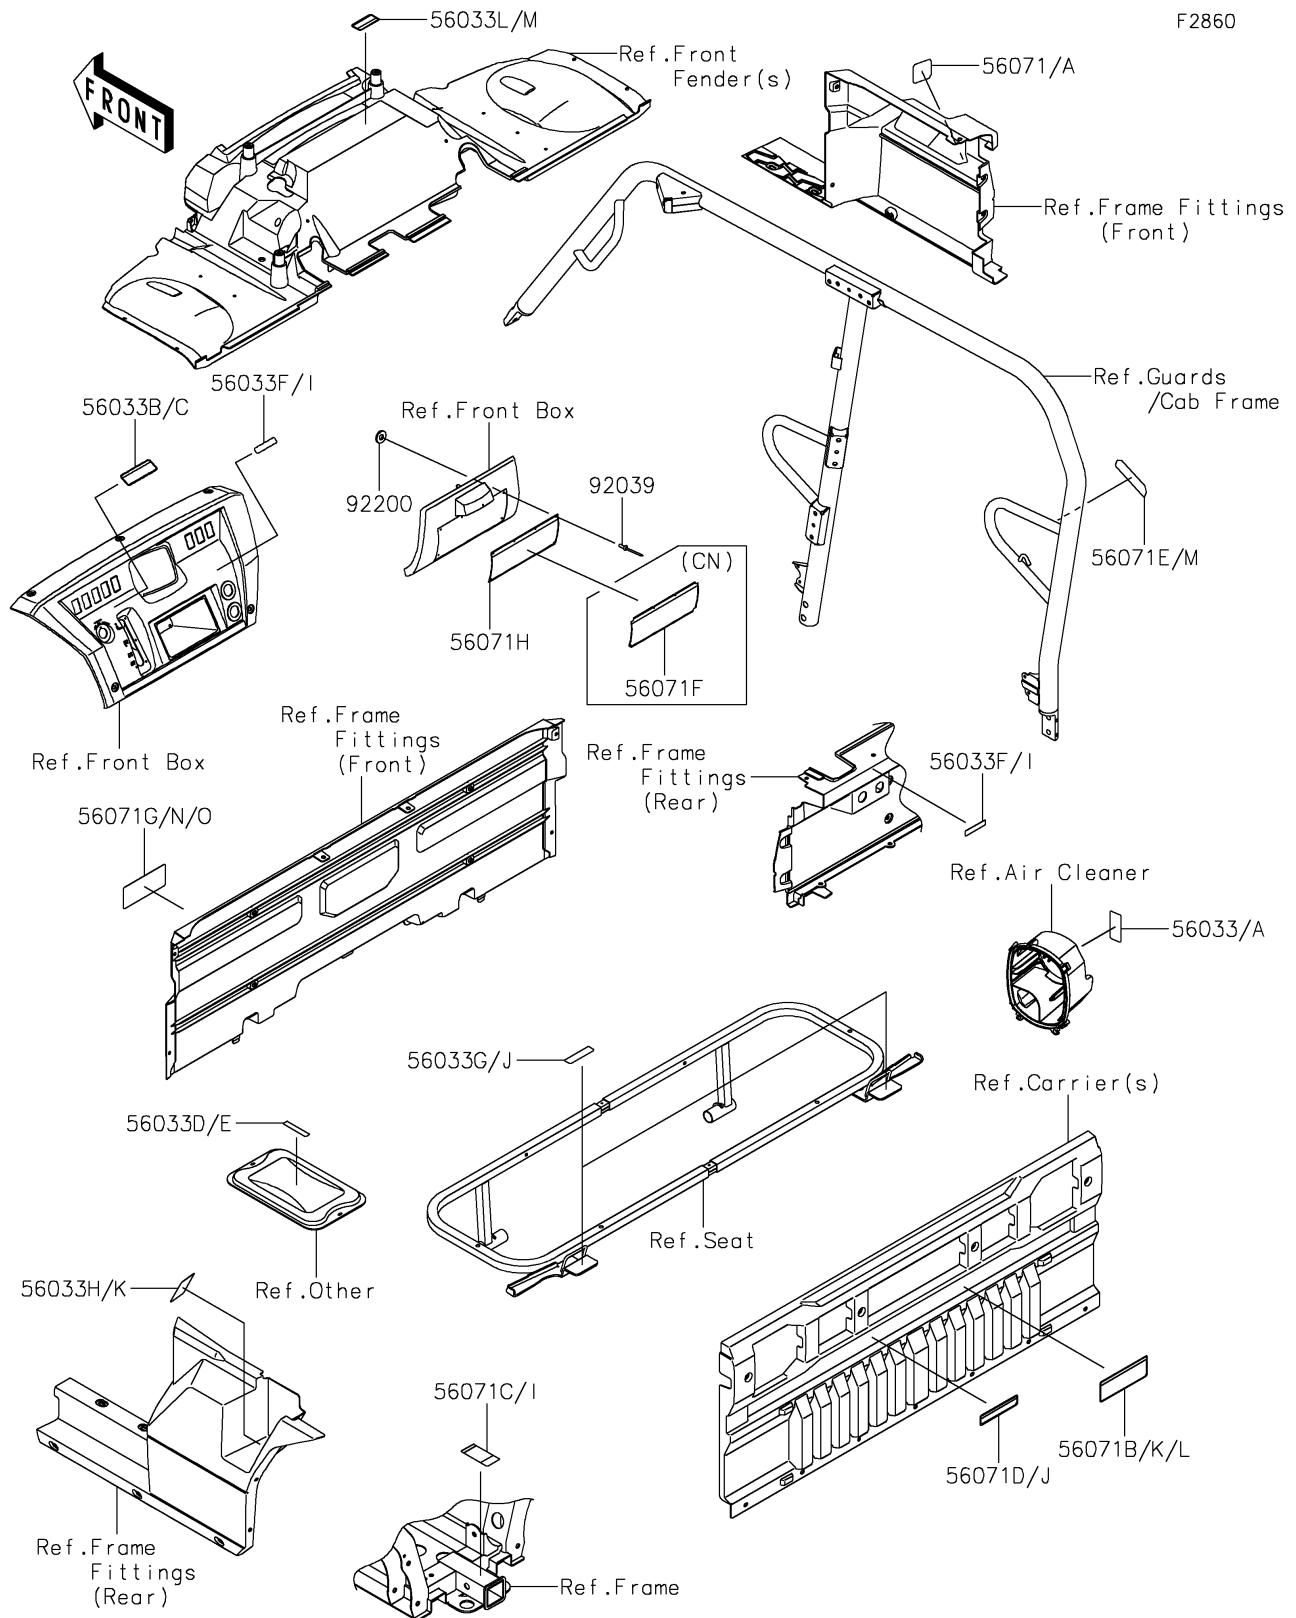

2018 MULE PRO-FXT™ EPS CAMO PARTS DIAGRAM

Labels

2018 MULE PRO-FXT™ EPS CAMO PARTS LIST

Labels

ITEM NAME	PART NUMBER	QUANTITY
LABEL-MANUAL,AIR CLEANER (Ref # 56033)	56033-0724	1
LABEL-MANUAL,AIR CLEANER (Ref # 56033A)	56033-0731	1
LABEL-MANUAL,SHIFT NOTICE (Ref # 56033B)	56033-0822	1
LABEL-MANUAL,SHIFT NOTICE (Ref # 56033C)	56033-0826	1
LABEL-MANUAL,STORAGE MAX LOAD (Ref # 56033D)	56033-0966	1
LABEL-MANUAL,STORAGE MAX LOAD (Ref # 56033E)	56033-0967	1
LABEL-MANUAL,DC OUTLET (Ref # 56033F)	56033-0993	1
LABEL-MANUAL,REAR SEAT (Ref # 56033G)	56033-0995	1
LABEL-MANUAL,DRIVE BELT (Ref # 56033H)	56033-0996	1
LABEL-MANUAL,DC OUTLET (Ref # 56033I)	56033-0997	1
LABEL-MANUAL,REAR SEAT (Ref # 56033J)	56033-0999	1
LABEL-MANUAL,DRIVE BELT (Ref # 56033K)	56033-1000	1
LABEL-MANUAL,FRONT HOOD (Ref # 56033L)	56033-1379	1
LABEL-MANUAL,FRONT HOOD (Ref # 56033M)	56033-1380	1
LABEL-WARNING,GASOLINE (Ref # 56071)	56071-0588	1
LABEL-WARNING,GASOLINE (Ref # 56071A)	56071-0593	1
LABEL-WARNING,CARGO CAPA. (Ref # 56071B)	56071-0699	1
LABEL-WARNING,TRAILER HITCH (Ref # 56071C)	56071-0701	1
LABEL-WARNING,SCREEN OPERATION (Ref # 56071D)	56071-0702	1
LABEL-WARNING,BED OPERATION (Ref # 56071E)	56071-0703	1
LABEL-WARNING,GENERAL (Ref # 56071F)	56071-0706	1
LABEL-WARNING,TIRE&LOAD (Ref # 56071G)	56071-0707	1
LABEL-WARNING,GENERAL (Ref # 56071H)	56071-0709	1
LABEL-WARNING,TRAILER HITCH (Ref # 56071I)	56071-0711	1
LABEL-WARNING,SCREEN OPERATION (Ref # 56071J)	56071-0712	1
LABEL-WARNING,CARGO CAPA. (Ref # 56071K)	56071-0713	1
LABEL-WARNING,CARGO CAPA. (Ref # 56071L)	56071-0714	1
LABEL-WARNING,BED OPERATION (Ref # 56071M)	56071-0717	1
LABEL-WARNING,TIRE&LOAD (Ref # 56071N)	56071-0719	1

2018 MULE PRO-FXT™ EPS CAMO PARTS LIST

Labels

ITEM NAME	PART NUMBER	QUANTITY
LABEL-WARNING,TIRE&LOAD (Ref # 560710)	56071-0721	1
RIVET,3.2X8 (Ref # 92039)	92039-3763	1
WASHER,3.5X8X1 (Ref # 92200)	92200-1251	1