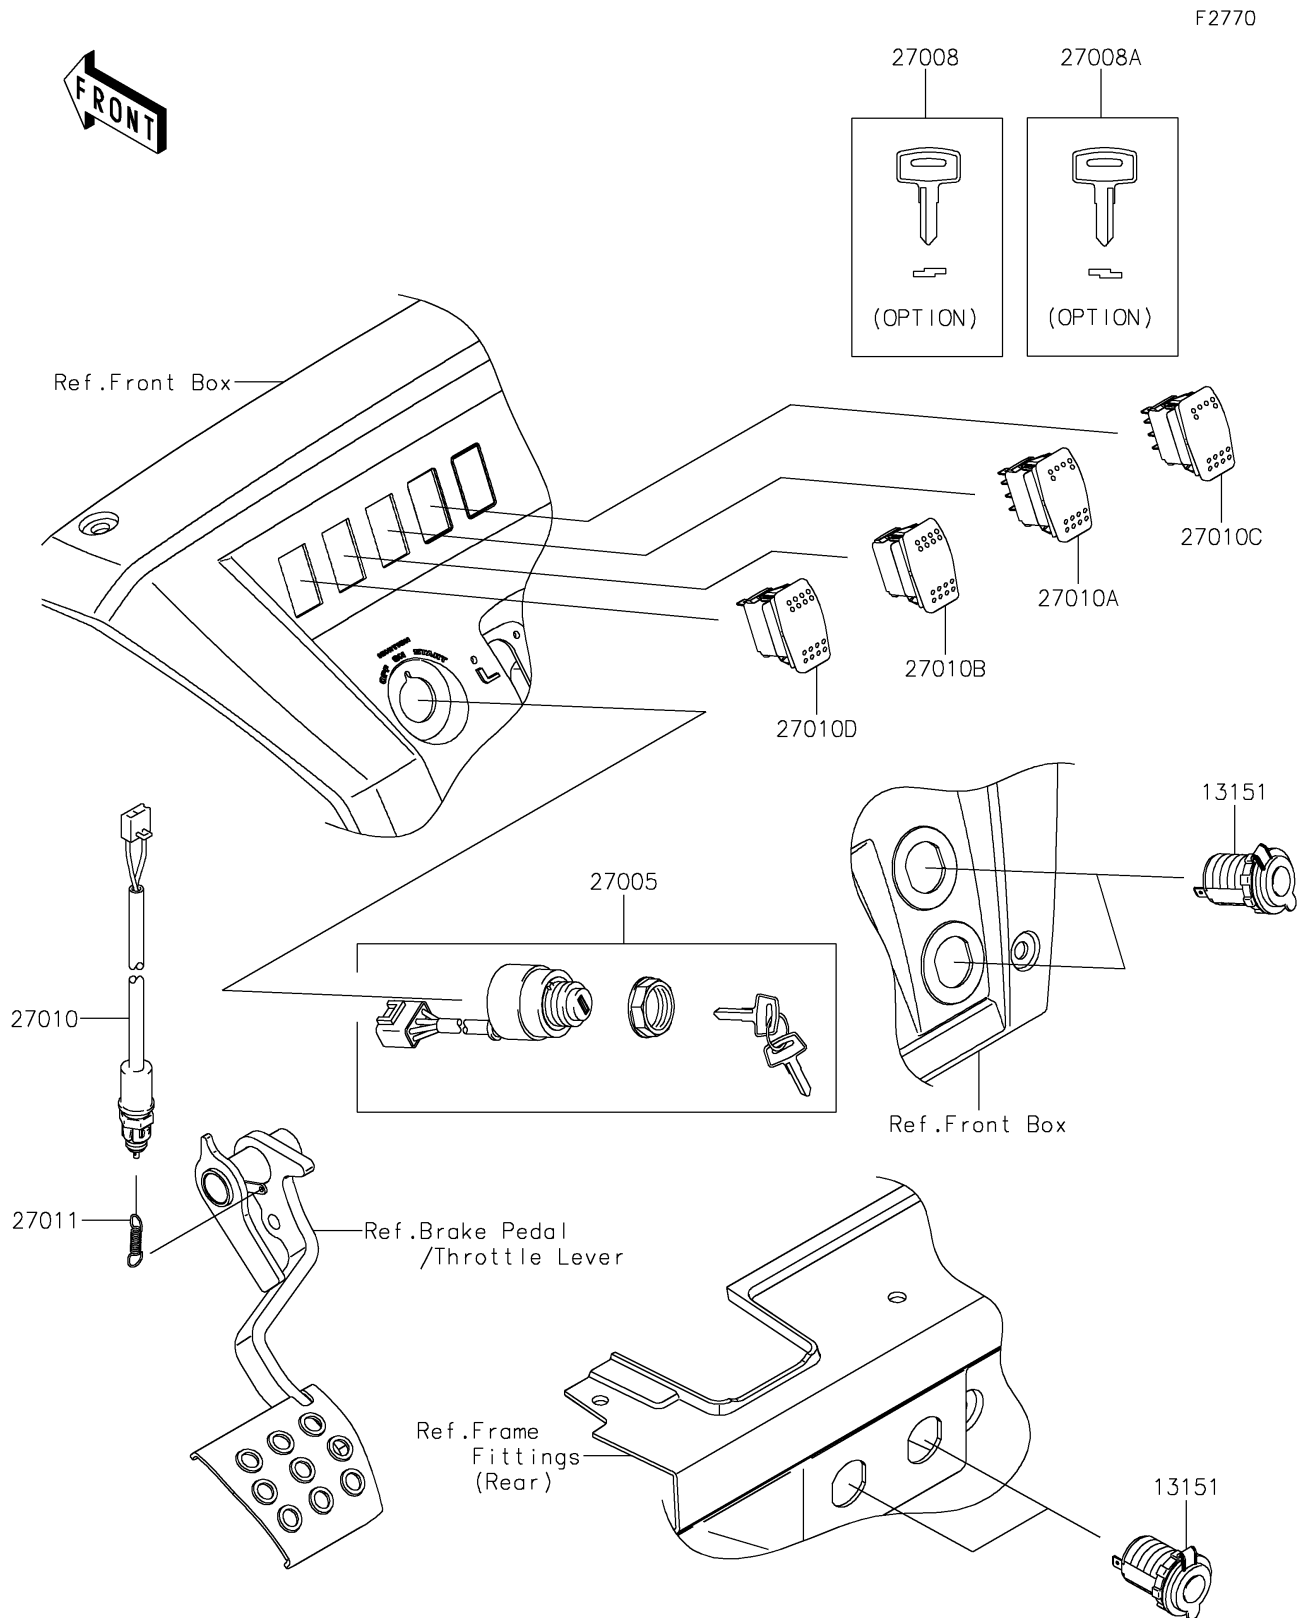

2019 MULE PRO-FXT™ EPS CAMO PARTS DIAGRAM

Ignition Switch

2019 MULE PRO-FXT™ EPS CAMO PARTS LIST

Ignition Switch

ITEM NAME	PART NUMBER	QUANTITY
SWITCH-COMP,OUTLET,12V (Ref # 13151)	13151-0556	1
SWITCH-ASSY-IGNITION (Ref # 27005)	27005-0643	1
KEY-LOCK,BLANK (Ref # 27008)	27008-1153	1
KEY-LOCK,BLANK (Ref # 27008A)	27008-1157	1
SWITCH,BRAKE (Ref # 27010)	27010-0724	1
SWITCH,HEAD LAMP (Ref # 27010A)	27010-0750	1
SWITCH,2WD/4WD (Ref # 27010B)	27010-0751	1
SWITCH,LED (Ref # 27010C)	27010-0763	1
SWITCH,DIFF LOCK (Ref # 27010D)	27010-0810	1
SPRING,BRAKE LAMP SWITCH (Ref # 27011)	27011-006	1