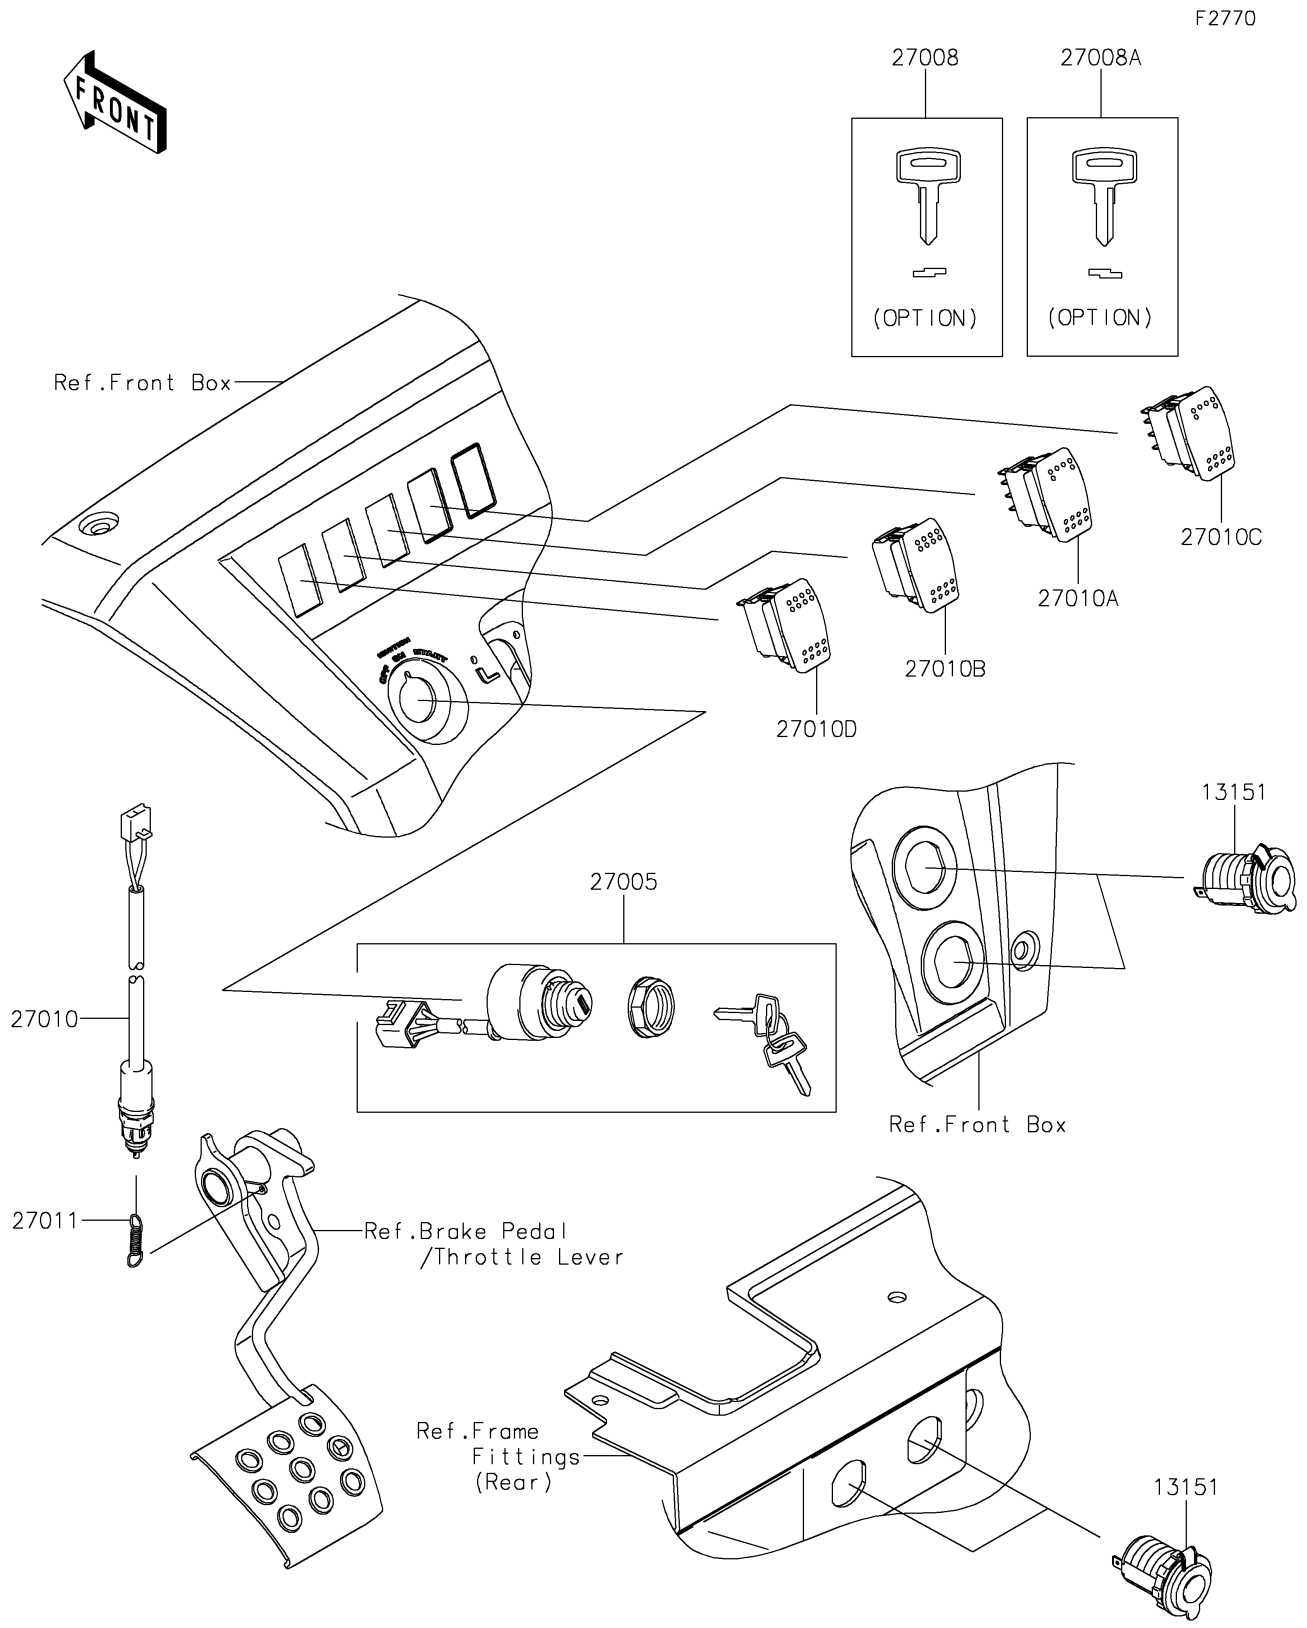

2019 MULE PRO-FXT™ EPS CAMO PARTS DIAGRAM

Ignition Switch

2019 MULE PRO-FXT™ EPS CAMO PARTS LIST

Ignition Switch

ITEM NAME	PART NUMBER	QUANTITY
SWITCH-COMP,OUTLET,12V (Ref # 13151)	13151-0556	4
SWITCH-ASSY-IGNITION (Ref # 27005)	27005-0643	1
KEY-LOCK,BLANK (Ref # 27008)	27008-1153	1
KEY-LOCK,BLANK (Ref # 27008A)	27008-1157	1
SWITCH,BRAKE (Ref # 27010)	27010-0724	1
SWITCH,HEAD LAMP (Ref # 27010A)	27010-0750	1
SWITCH,2WD/4WD (Ref # 27010B)	27010-0751	1
SWITCH,LED (Ref # 27010C)	27010-0763	1
SWITCH,DIFF LOCK (Ref # 27010D)	27010-0810	1
SPRING,BRAKE LAMP SWITCH (Ref # 27011)	27011-006	1