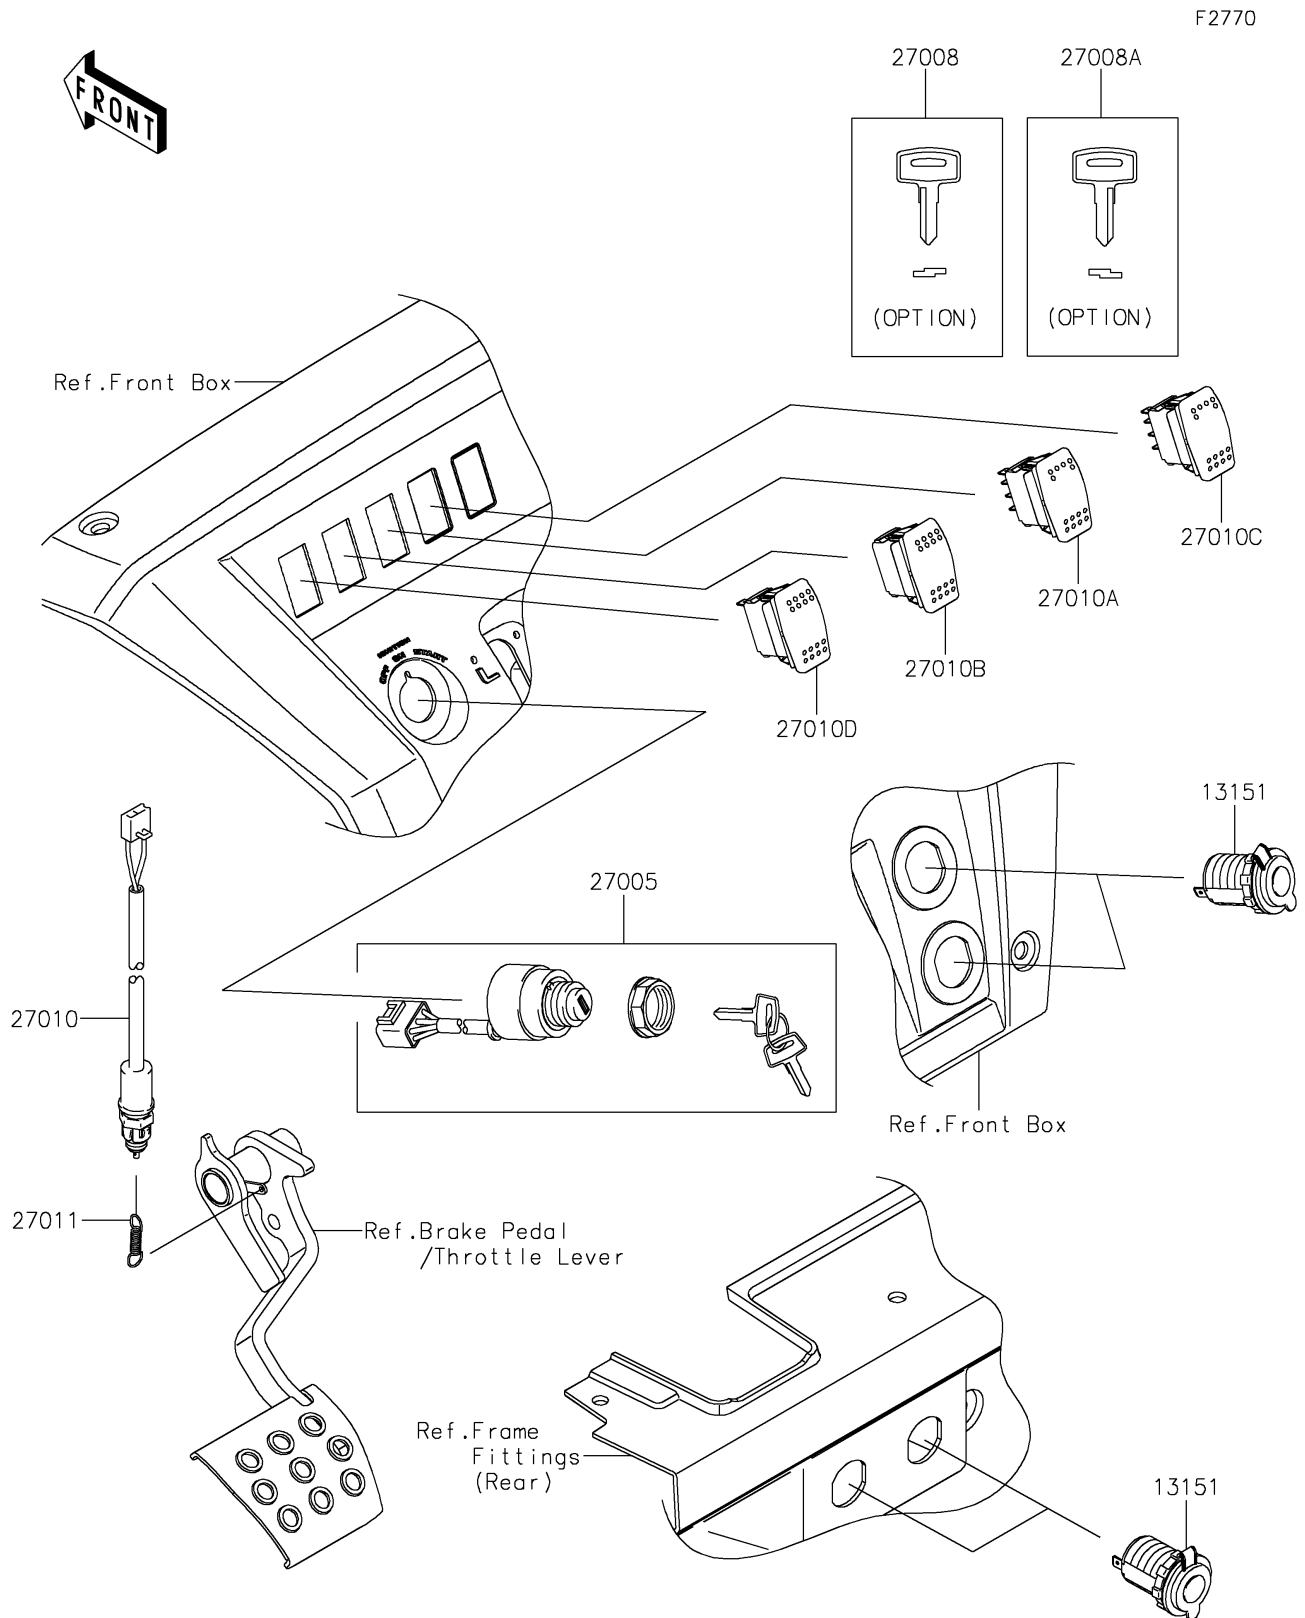

## 2018 MULE PRO-FXT™ EPS CAMO PARTS DIAGRAM

Ignition Switch

## 2018 MULE PRO-FXT™ EPS CAMO PARTS LIST

### Ignition Switch

ITEM NAME	PART NUMBER	QUANTITY
SWITCH-COMP,OUTLET,12V (Ref # 13151)	13151-0556	1
SWITCH-ASSY-IGNITION (Ref # 27005)	27005-0643	1
KEY-LOCK,BLANK (Ref # 27008)	27008-1153	1
KEY-LOCK,BLANK (Ref # 27008A)	27008-1157	1
SWITCH,BRAKE (Ref # 27010)	27010-0724	1
SWITCH,HEAD LAMP (Ref # 27010A)	27010-0750	1
SWITCH,2WD/4WD (Ref # 27010B)	27010-0751	1
SWITCH,LED (Ref # 27010C)	27010-0763	1
SWITCH,DIFF LOCK (Ref # 27010D)	27010-0810	1
SPRING,BRAKE LAMP SWITCH (Ref # 27011)	27011-006	1