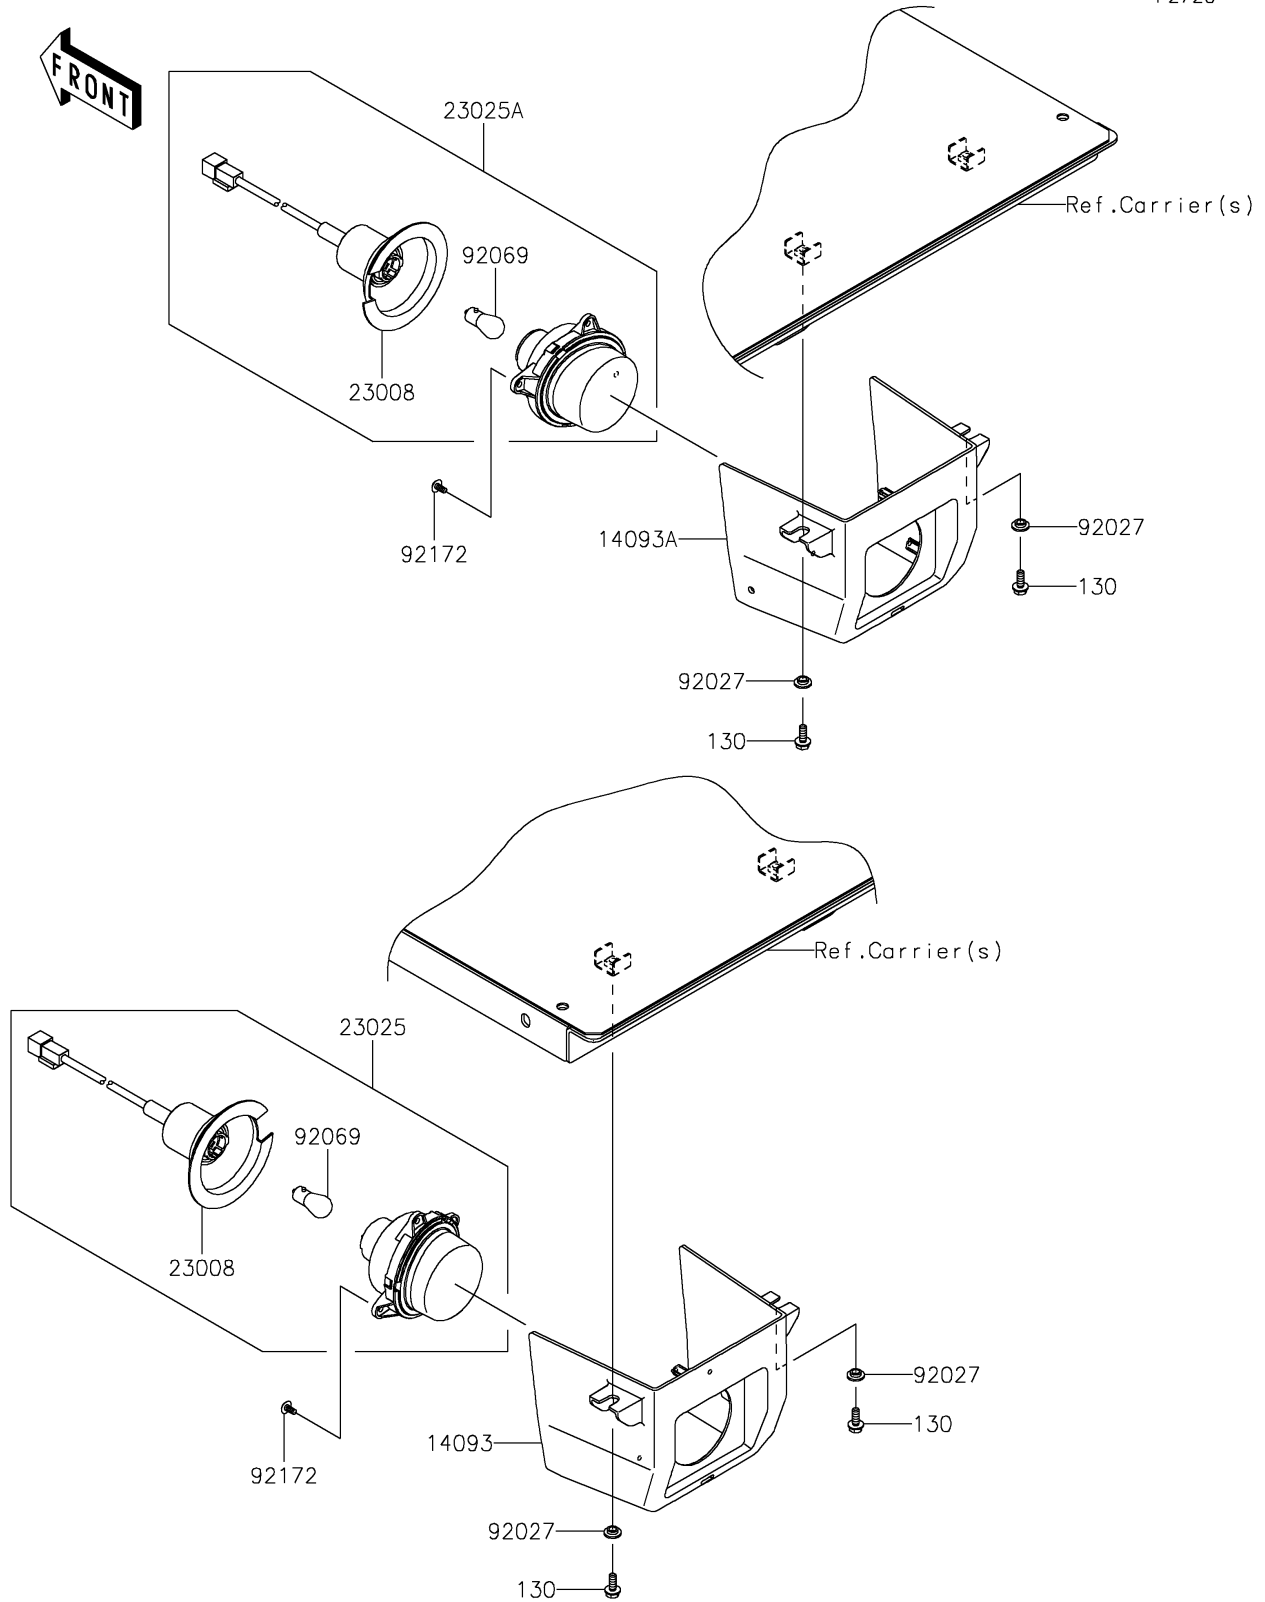

2019 MULE PRO-FXT™ EPS CAMO PARTS DIAGRAM

Taillight(s)

F2720

2019 MULE PRO-FXT™ EPS CAMO PARTS LIST

Taillight(s)

ITEM NAME	PART NUMBER	QUANTITY
BOLT-FLANGED,6X16 (Ref # 130)	130CA0616	1
COVER,TAIL LAMP,LH (Ref # 14093)	14093-0580	1
COVER,TAIL LAMP,RH (Ref # 14093A)	14093-0581	1
SOCKET-ASSY (Ref # 23008)	23008-0162	1
LAMP-TAIL,LH (Ref # 23025)	23025-0334	1
LAMP-TAIL,RH (Ref # 23025A)	23025-0341	1
COLLAR,L=4.6 (Ref # 92027)	92027-1168	1
BULB,12V 21/5W (Ref # 92069)	92069-0072	1
SCREW,TAPPING,5X10 (Ref # 92172)	92172-0262	1