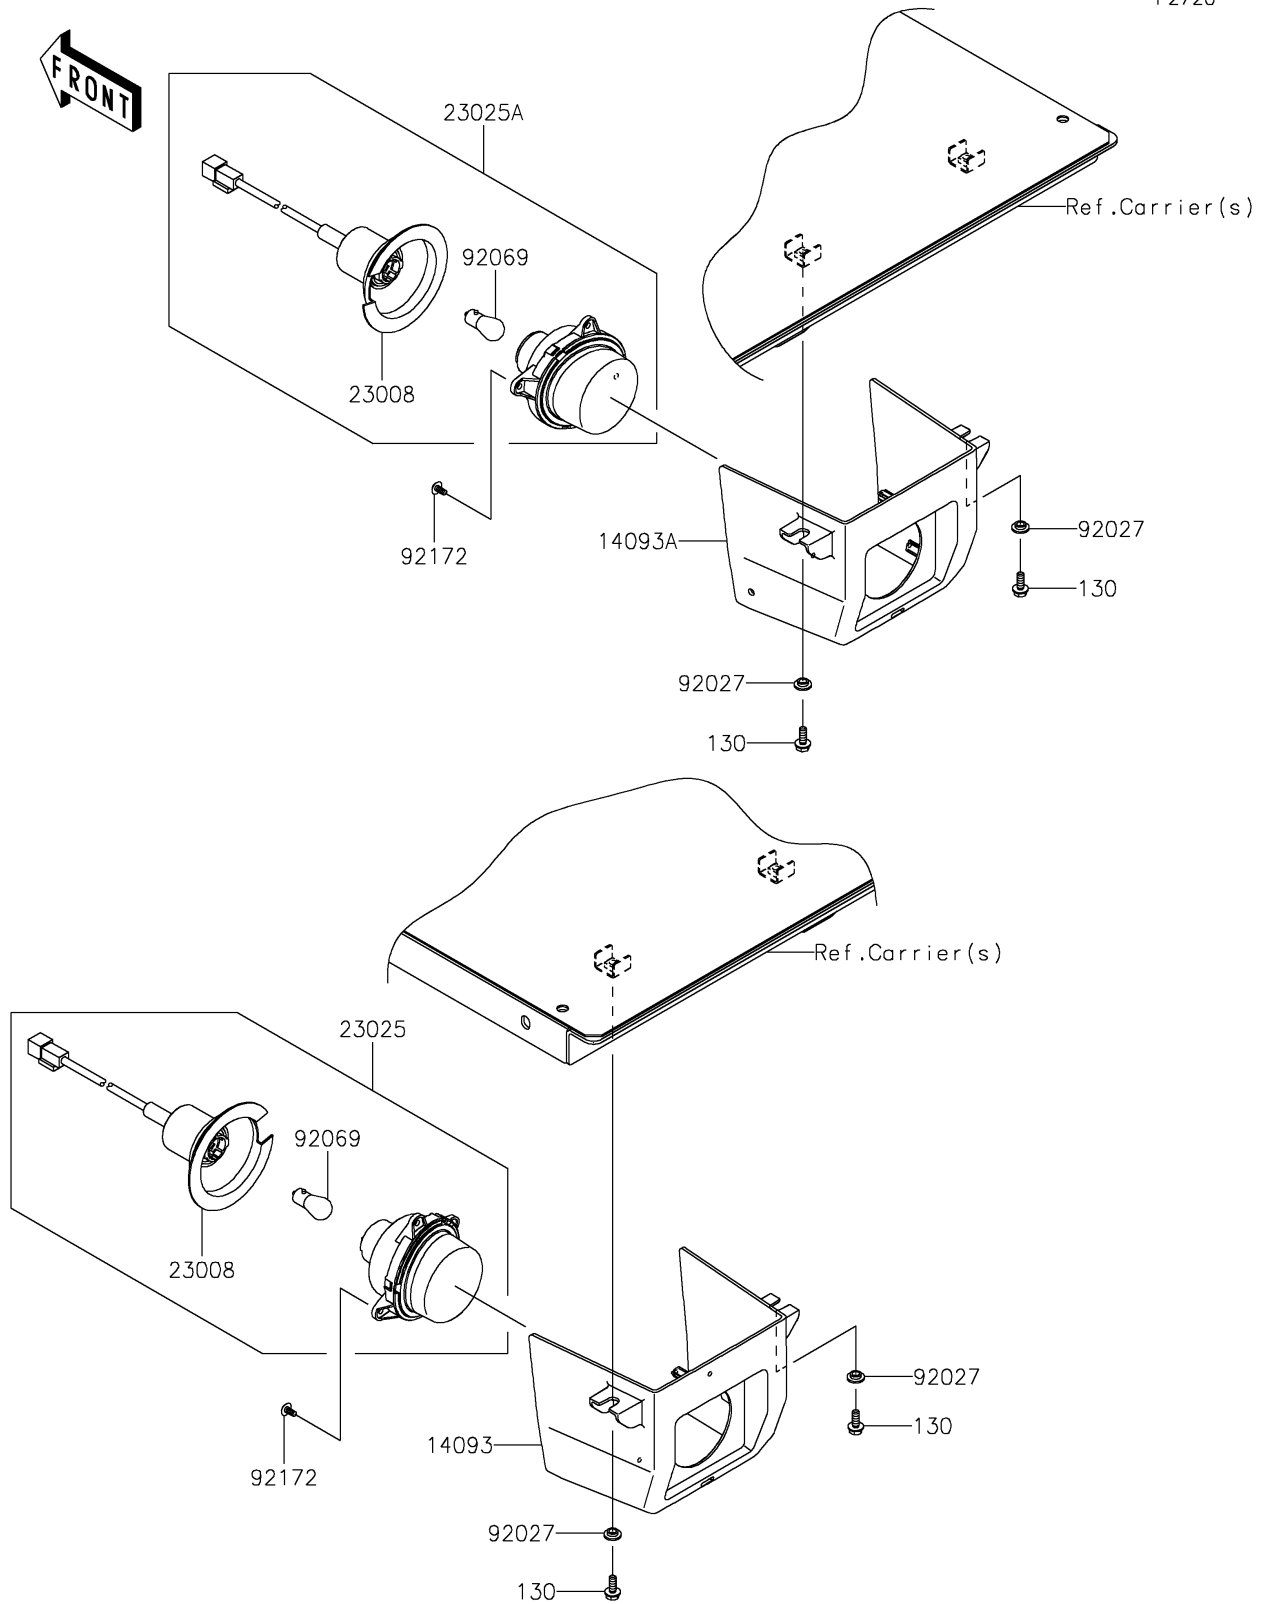

2018 MULE PRO-FXT™ EPS CAMO PARTS DIAGRAM

Taillight(s)

F2720

2018 MULE PRO-FXT™ EPS CAMO PARTS LIST

Taillight(s)

ITEM NAME	PART NUMBER	QUANTITY
BOLT-FLANGED,6X16 (Ref # 130)	130CA0616	1
COVER,TAIL LAMP,LH (Ref # 14093)	14093-0580	1
COVER,TAIL LAMP,RH (Ref # 14093A)	14093-0581	1
SOCKET-ASSY (Ref # 23008)	23008-0162	1
LAMP-TAIL,LH (Ref # 23025)	23025-0334	1
LAMP-TAIL,RH (Ref # 23025A)	23025-0341	1
COLLAR,L=4.6 (Ref # 92027)	92027-1168	1
BULB,12V 21/5W (Ref # 92069)	92069-0072	1
SCREW,TAPPING,5X10 (Ref # 92172)	92172-0262	1