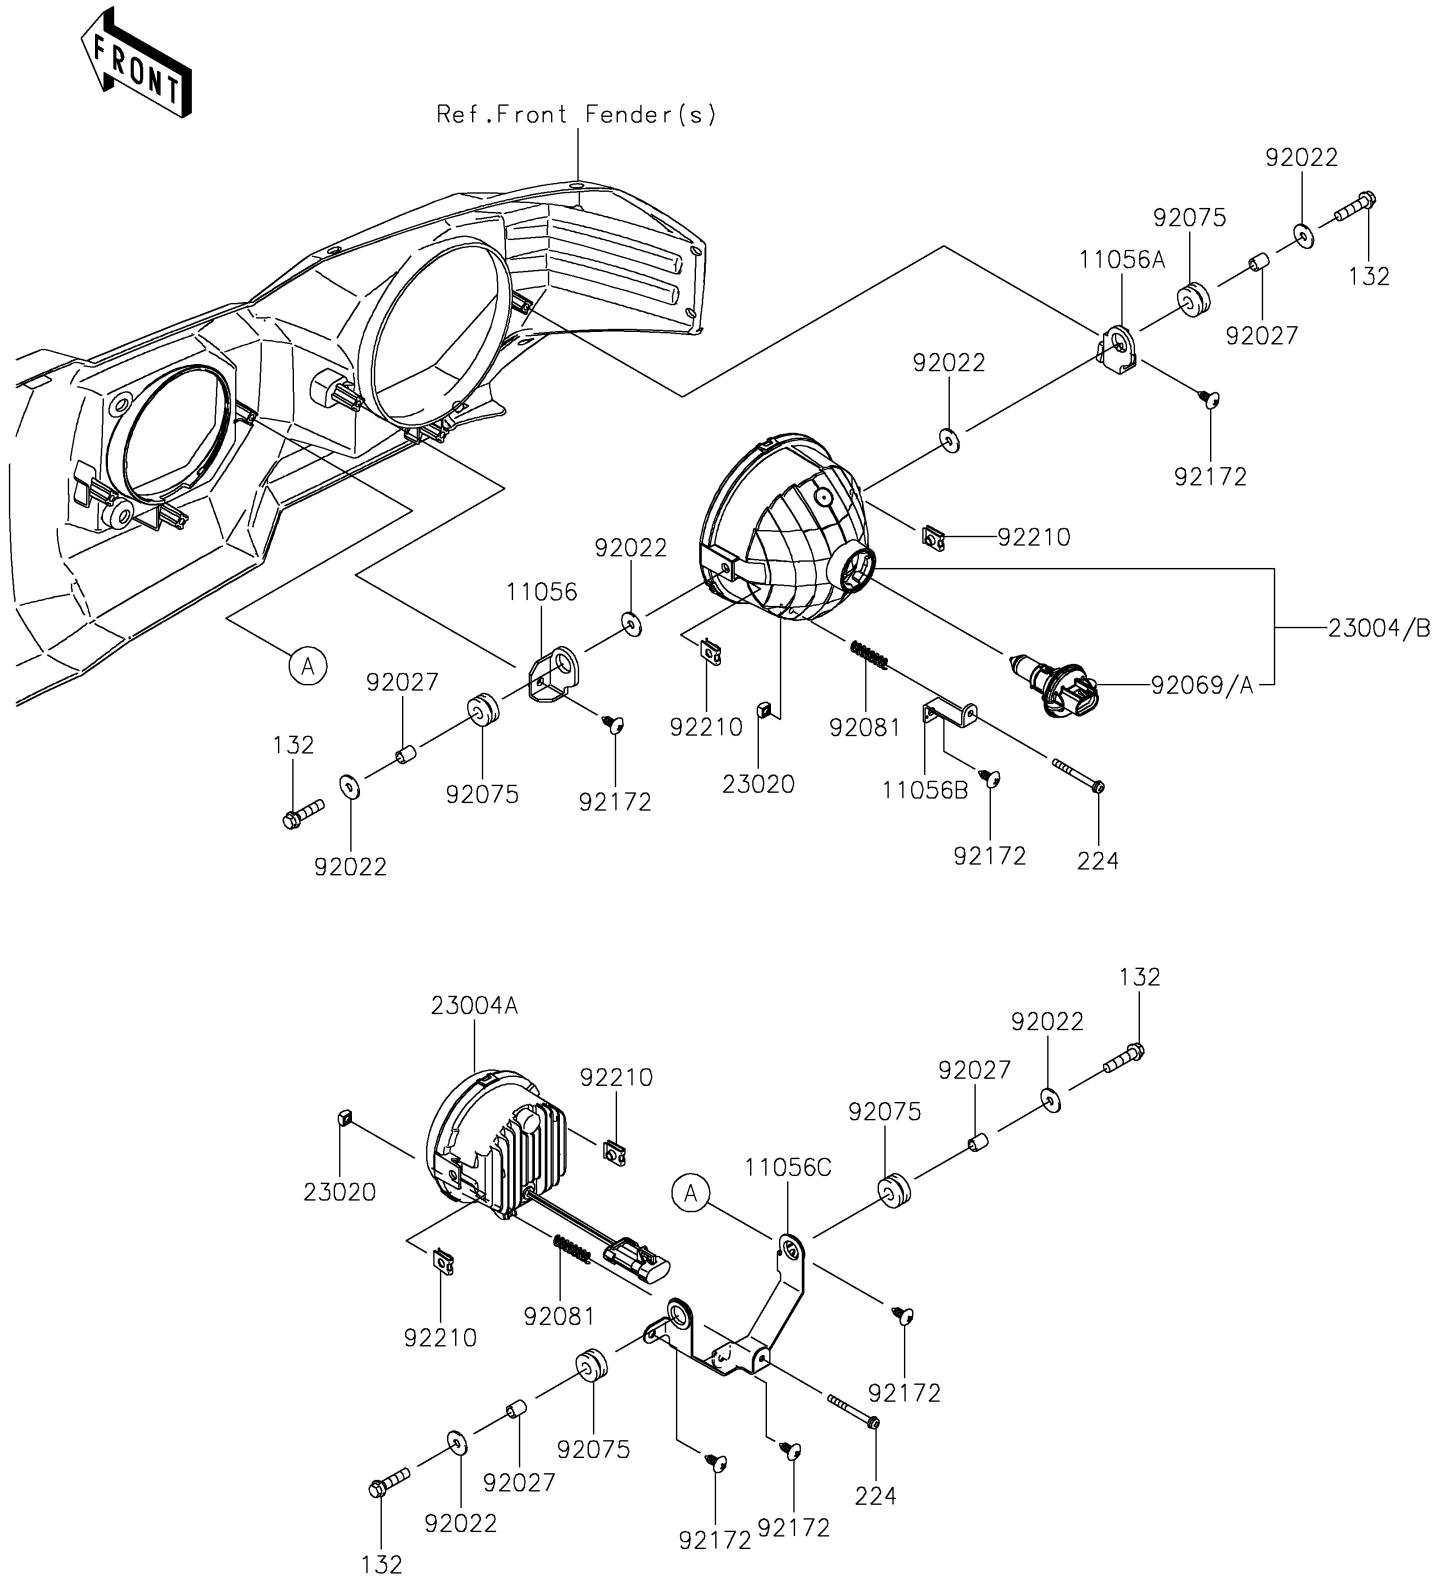

## 2019 MULE PRO-FXT™ EPS CAMO PARTS DIAGRAM

Headlight(s)

F2710

## 2019 MULE PRO-FXT™ EPS CAMO PARTS LIST

Headlight(s)

ITEM NAME	PART NUMBER	QUANTITY
BRACKET,LH (Ref # 11056)	11056-2931	1
BRACKET,RH (Ref # 11056A)	11056-2932	1
BRACKET (Ref # 11056B)	11056-2933	1
BRACKET,LAMP STAY (Ref # 11056C)	11056-3857	1
BOLT-FLANGED-SMALL,6X25 (Ref # 132)	132BA0625	1
SCREW-PAN-WP-CROS (Ref # 224)	224AA0440	1
LAMP-HEAD (Ref # 23004)	23004-0339	1
LAMP-HEAD (Ref # 23004A)	23004-0372	1
NUT,4MM,FOCUS ADJUST (Ref # 23020)	23020-018	1
WASHER,6.5X20X1.6 (Ref # 92022)	92022-125	1
COLLAR,6.8X10X12 (Ref # 92027)	92027-162	1
BULB,H13-12-8V (Ref # 92069)	92069-0082	1
DAMPER,10X24X12 (Ref # 92075)	92075-1690	1
SPRING,FOCUS ADJUST (Ref # 92081)	92081-1896	1
SCREW,6X16 (Ref # 92172)	92172-0284	1
NUT (Ref # 92210)	92210-1125	1