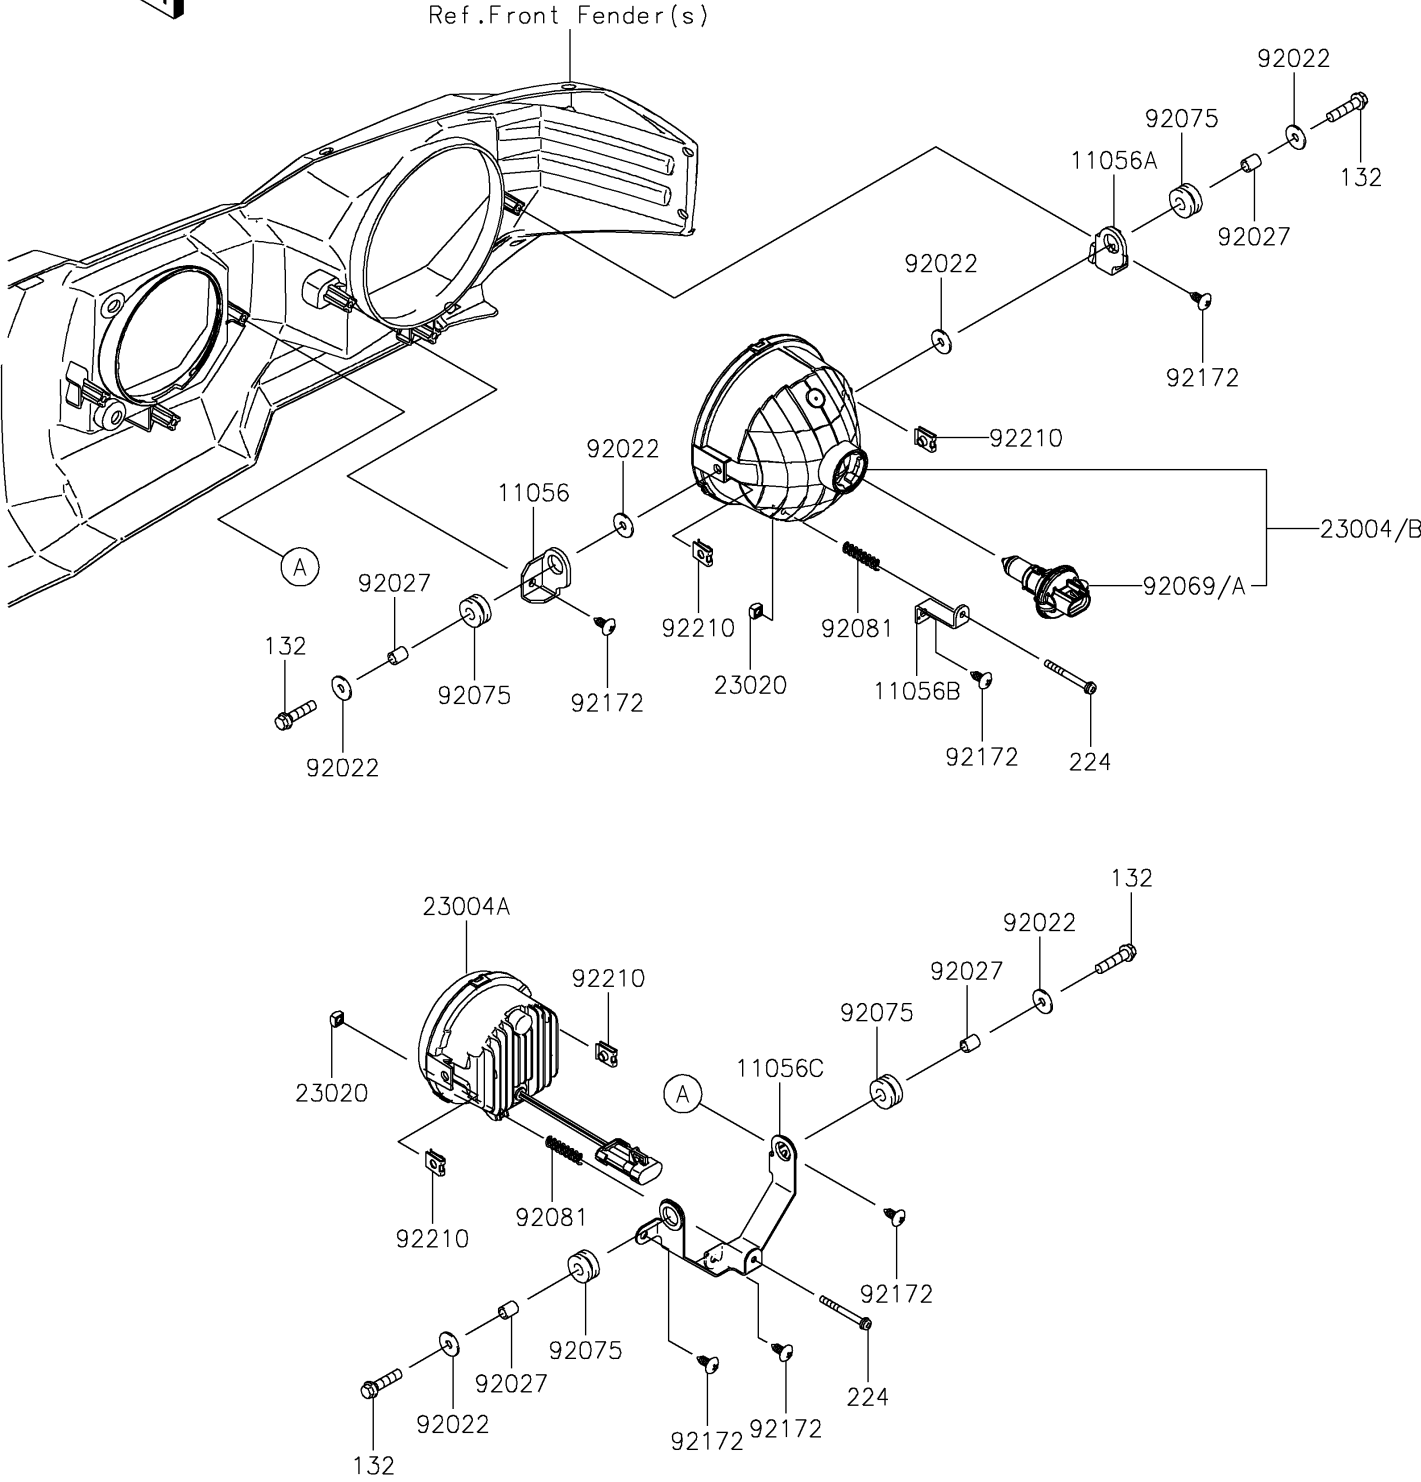

## 2018 MULE PRO-FXT™ EPS CAMO PARTS DIAGRAM

Headlight(s)

F2710

## 2018 MULE PRO-FXT™ EPS CAMO PARTS LIST

Headlight(s)

ITEM NAME	PART NUMBER	QUANTITY
BRACKET,LH (Ref # 11056)	11056-2931	1
BRACKET,RH (Ref # 11056A)	11056-2932	1
BRACKET (Ref # 11056B)	11056-2933	1
BRACKET,LAMP STAY (Ref # 11056C)	11056-3857	1
BOLT-FLANGED-SMALL,6X25 (Ref # 132)	132BA0625	1
SCREW-PAN-WP-CROS (Ref # 224)	224AA0440	1
LAMP-HEAD (Ref # 23004)	23004-0339	1
LAMP-HEAD (Ref # 23004A)	23004-0372	1
NUT,4MM,FOCUS ADJUST (Ref # 23020)	23020-018	1
WASHER,6.5X20X1.6 (Ref # 92022)	92022-125	1
COLLAR,6.8X10X12 (Ref # 92027)	92027-162	1
BULB,H13-12-8V (Ref # 92069)	92069-0082	1
DAMPER,10X24X12 (Ref # 92075)	92075-1690	1
SPRING,FOCUS ADJUST (Ref # 92081)	92081-1896	1
SCREW,6X16 (Ref # 92172)	92172-0284	1
NUT (Ref # 92210)	92210-1125	1