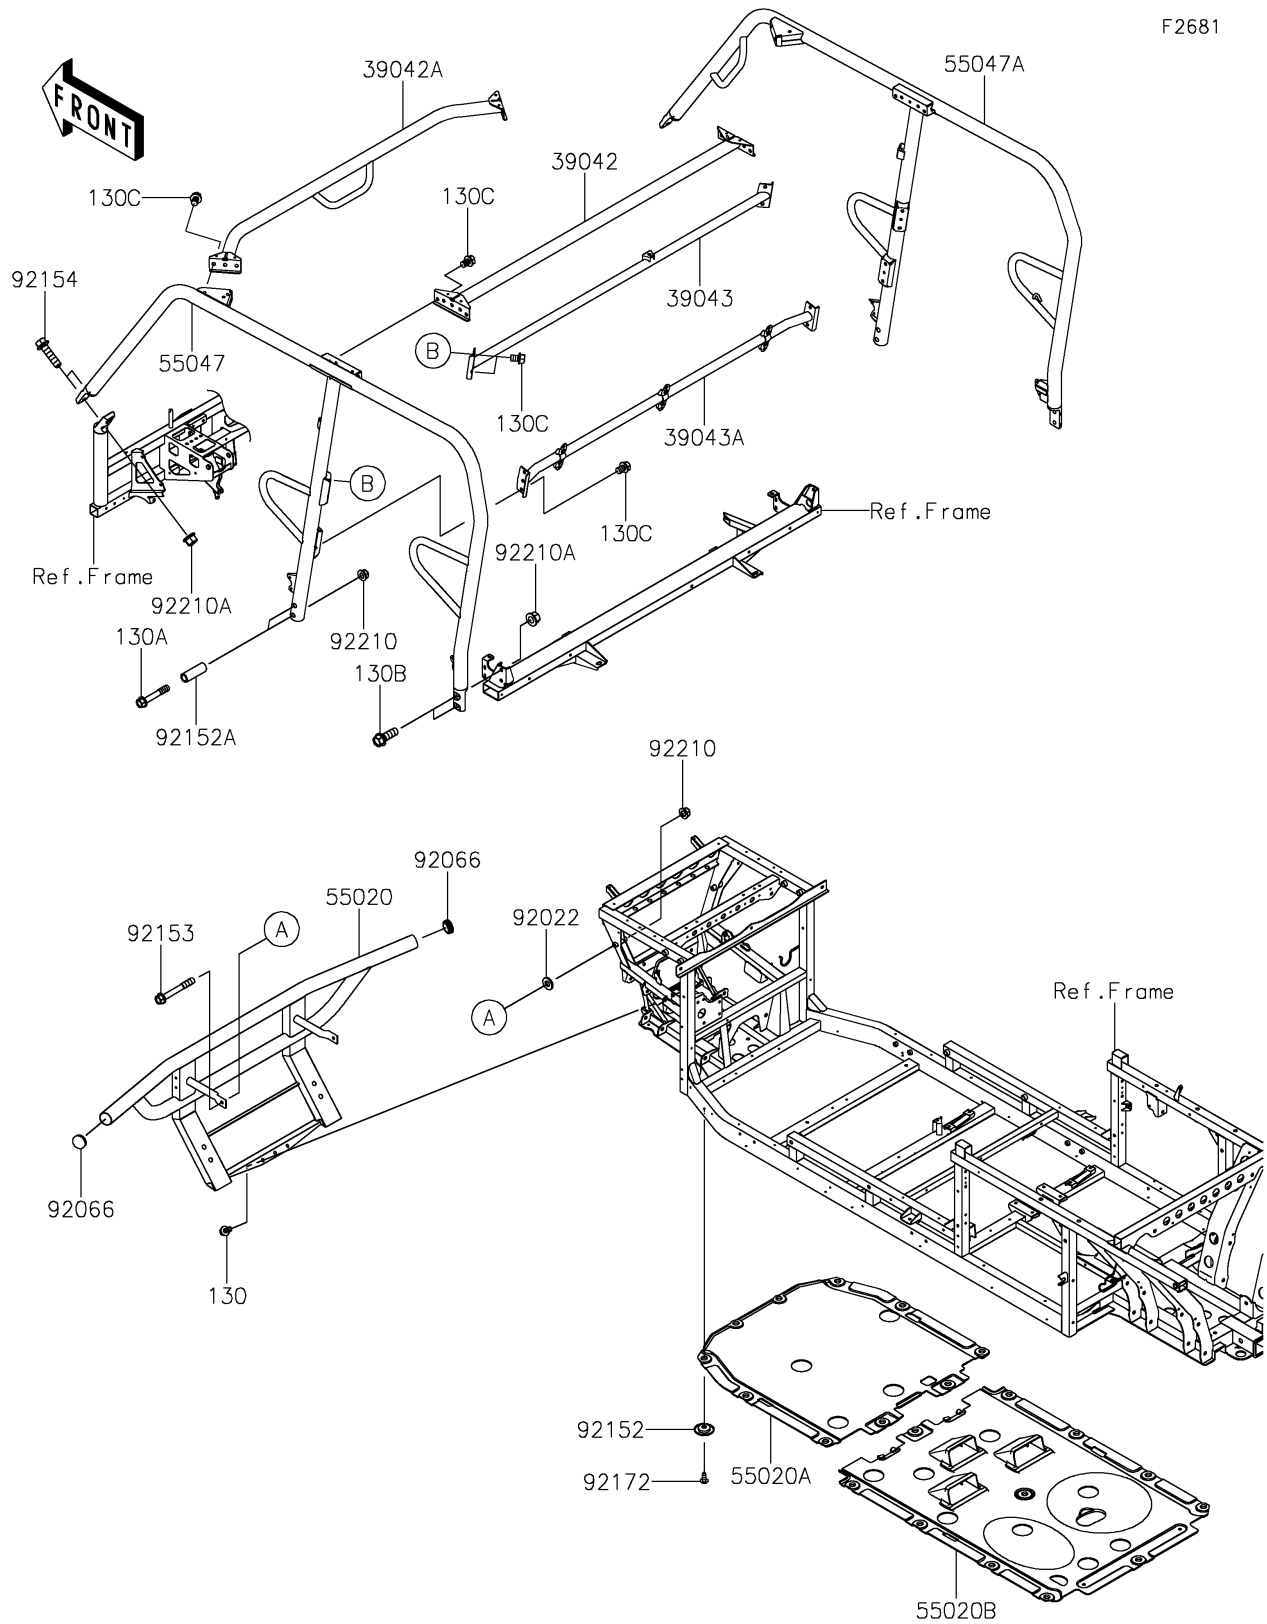

2019 MULE PRO-FXT™ EPS CAMO PARTS DIAGRAM

Guards/Cab Frame

F2681

2019 MULE PRO-FXT™ EPS CAMO PARTS LIST

Guards/Cab Frame

ITEM NAME	PART NUMBER	QUANTITY
BOLT-FLANGED,8X16 (Ref # 130)	130BA0816	1
BOLT-FLANGED,10X60 (Ref # 130A)	130BA1060	1
BOLT-FLANGED,12X35 (Ref # 130B)	130BA1235	1
BOLT-FLANGED,10X14 (Ref # 130C)	130CA1014	1
CROSSMEMBER,RR,T.BLACK (Ref # 39042)	39042-0015-388	1
CROSSMEMBER,FR,T.BLACK (Ref # 39042A)	39042-0016-388	1
CROSSMEMBER-COMP,B-P.,UPP,BLK (Ref # 39043)	39043-0016-388	1
CROSSMEMBER-COMP,B-P.,LWR,BLK (Ref # 39043A)	39043-0017-388	1
GUARD,FR PIPE,T.BLACK (Ref # 55020)	55020-0933-388	1
GUARD,SKID PLATE (Ref # 55020A)	55020-0934	1
GUARD,SKID PLATE (Ref # 55020B)	55020-0935	1
BAR-COMP,LH,T.BLACK (Ref # 55047)	55047-0361-388	1
BAR-COMP,RH,T.BLACK (Ref # 55047A)	55047-0362-388	1
WASHER,10X22X3 (Ref # 92022)	92022-1365	1
PLUG (Ref # 92066)	92066-0769	1
COLLAR (Ref # 92152)	92152-0784	1
COLLAR,10.5X16X47 (Ref # 92152A)	92152-1800	1
BOLT,FLANGED,10X75 (Ref # 92153)	92153-1384	1
BOLT,FLANGED,12X45 (Ref # 92154)	92154-1420	1
SCREW,TAPPING,6X16 (Ref # 92172)	92172-0739	1
NUT,LOCK,FLANGED,10MM (Ref # 92210)	92210-0276	1
NUT,12MM (Ref # 92210A)	92210-0603	1