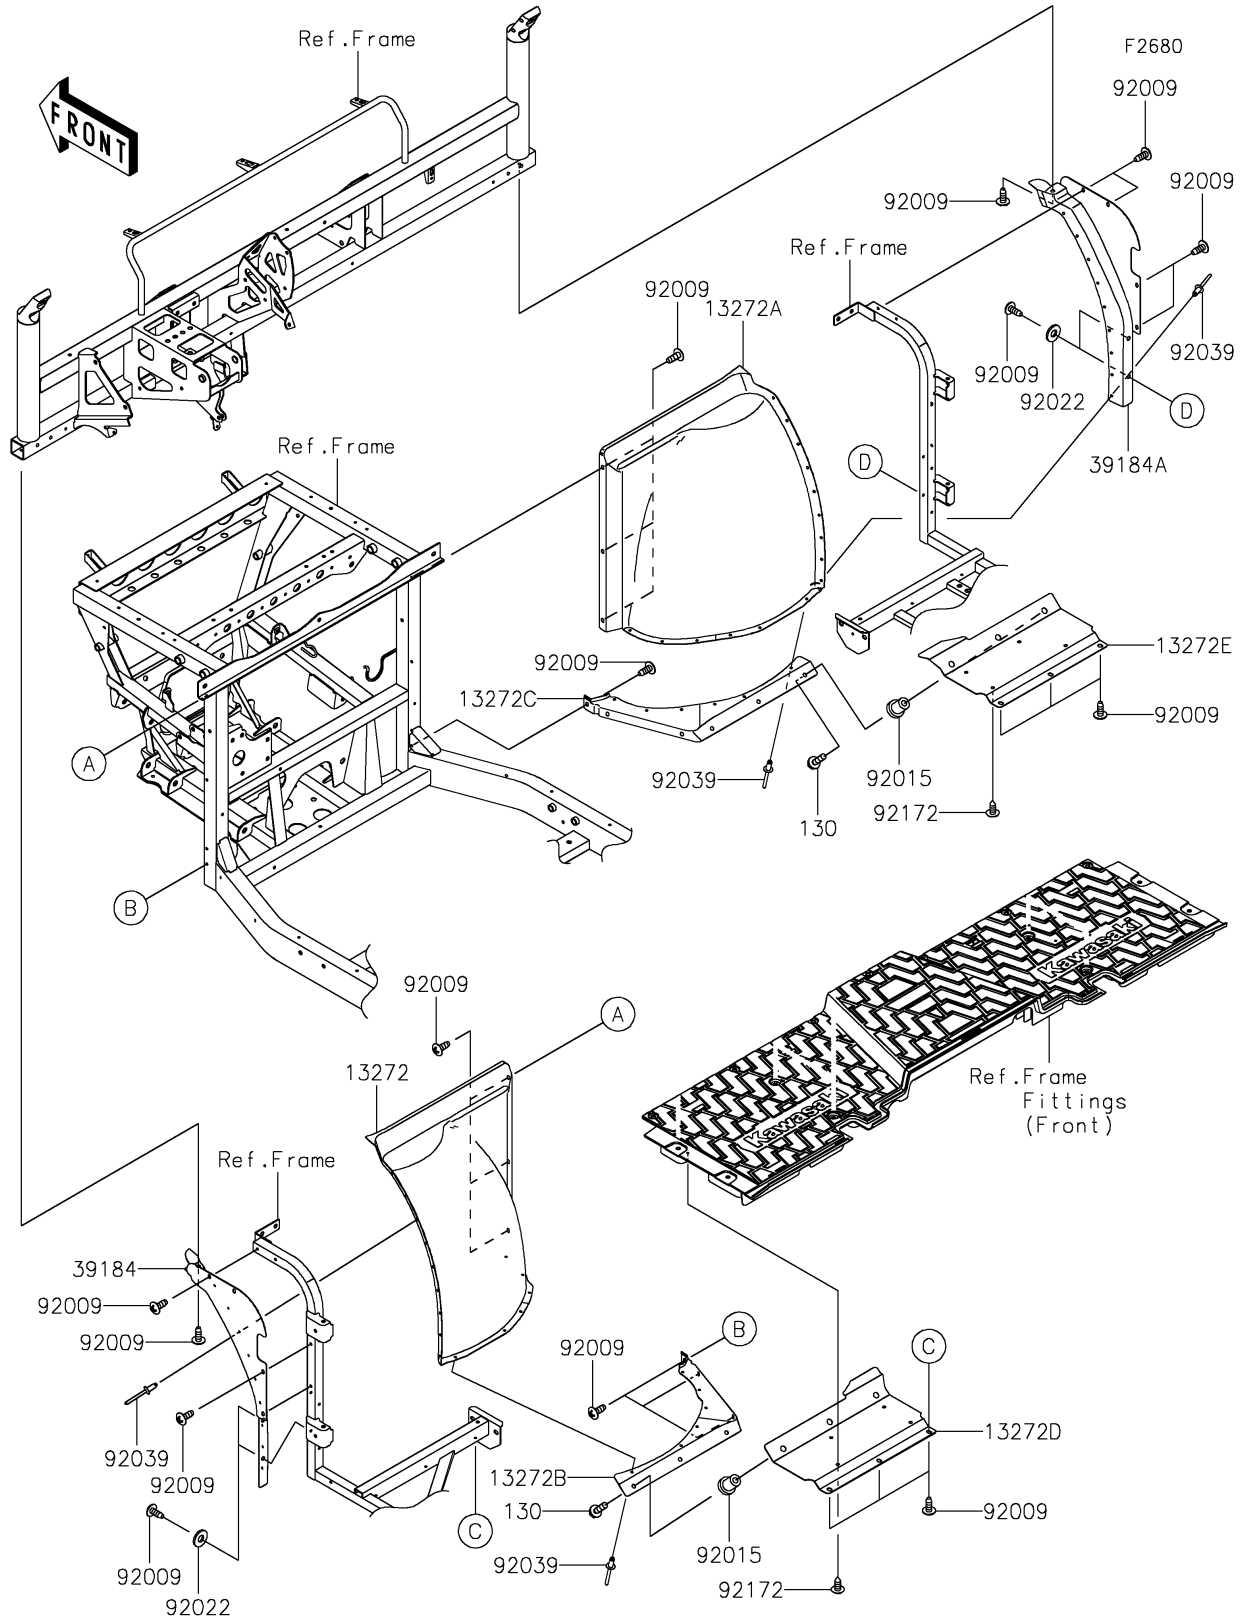

## 2018 MULE PRO-FXT™ EPS CAMO PARTS DIAGRAM

Guard(s)

## 2018 MULE PRO-FXT™ EPS CAMO PARTS LIST

Guard(s)

ITEM NAME	PART NUMBER	QUANTITY
BOLT-FLANGED,6X20 (Ref # 130)	130BA0620	1
PLATE (Ref # 13272)	13272-2323	1
PLATE (Ref # 13272A)	13272-2324	1
PLATE (Ref # 13272B)	13272-2327	1
PLATE (Ref # 13272C)	13272-2328	1
PLATE,UNDER GUARD,LH (Ref # 13272D)	13272-2330	1
PLATE,UNDER GUARD,RH (Ref # 13272E)	13272-2331	1
BRACKET-ASSY,SIDE,LH (Ref # 39184)	39184-0718	1
BRACKET-ASSY,SIDE,RH (Ref # 39184A)	39184-0719	1
SCREW,TAPPING,6X16 (Ref # 92009)	92009-1166	1
NUT,RUBBER,6MM (Ref # 92015)	92015-1692	1
WASHER,8.2X19X2 (Ref # 92022)	92022-1533	1
RIVET,4.8X7.6 (Ref # 92039)	92039-0784	1
SCREW,6X16 (Ref # 92172)	92172-0284	1