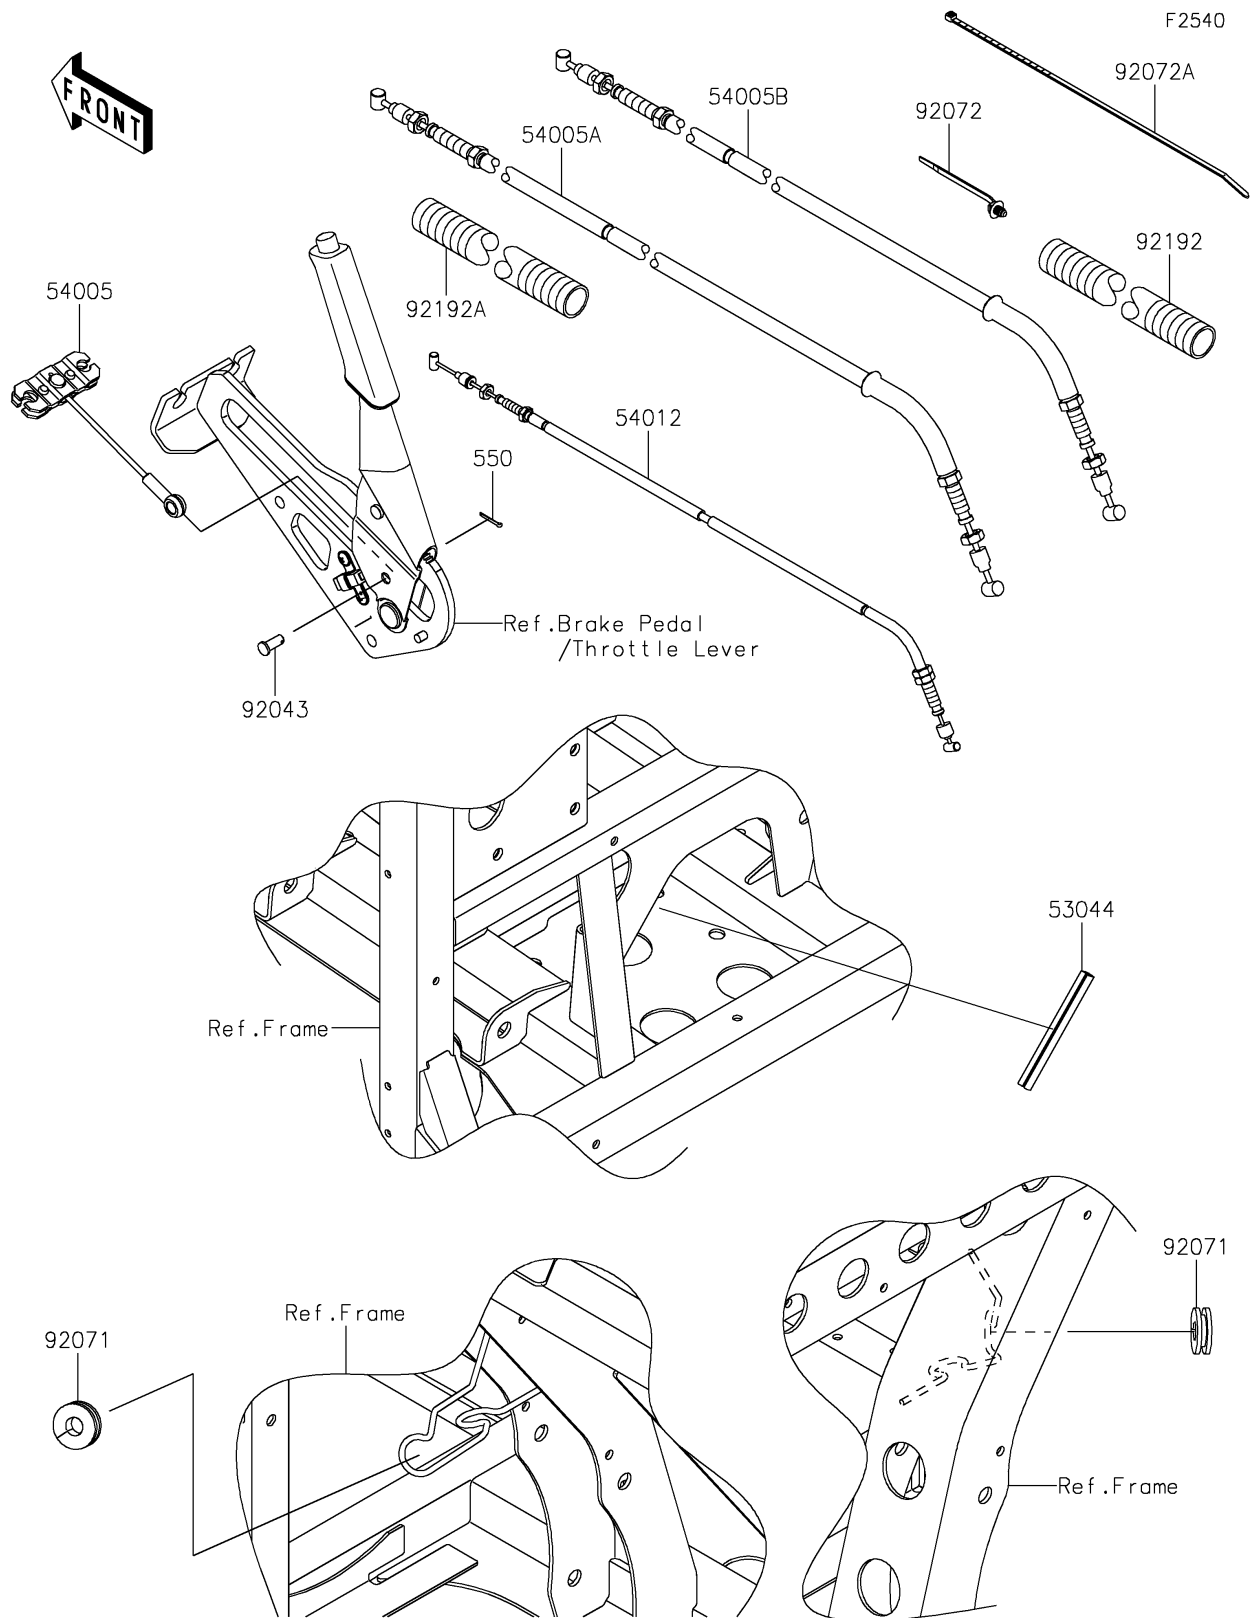

2018 MULE PRO-FXT™ EPS CAMO PARTS DIAGRAM

Cables

2018 MULE PRO-FXT™ EPS CAMO PARTS LIST

Cables

ITEM NAME	PART NUMBER	QUANTITY
TRIM,L=111 (Ref # 53044)	53044-7502	1
CABLE-BRAKE,PARKING,FR (Ref # 54005)	54005-0035	1
CABLE-BRAKE,PARKING,LH (Ref # 54005A)	54005-0039	1
CABLE-BRAKE,PARKING,RH (Ref # 54005B)	54005-0040	1
CABLE-THROTTLE (Ref # 54012)	54012-0639	1
PIN-COTTER,2.5X18 (Ref # 550)	550AA2518	1
PIN (Ref # 92043)	92043-1039	1
GROMMET (Ref # 92071)	92071-0029	1
BAND,OS170-FT7(BLACK) (Ref # 92072)	92072-1414	1
BAND,L=292.1 (Ref # 92072A)	92072-3509	1
TUBE,CONVOLUTED,25.1X30X260 (Ref # 92192)	92192-1363	1
TUBE,CONVOLUTED,25.1X30X210 (Ref # 92192A)	92192-1391	1