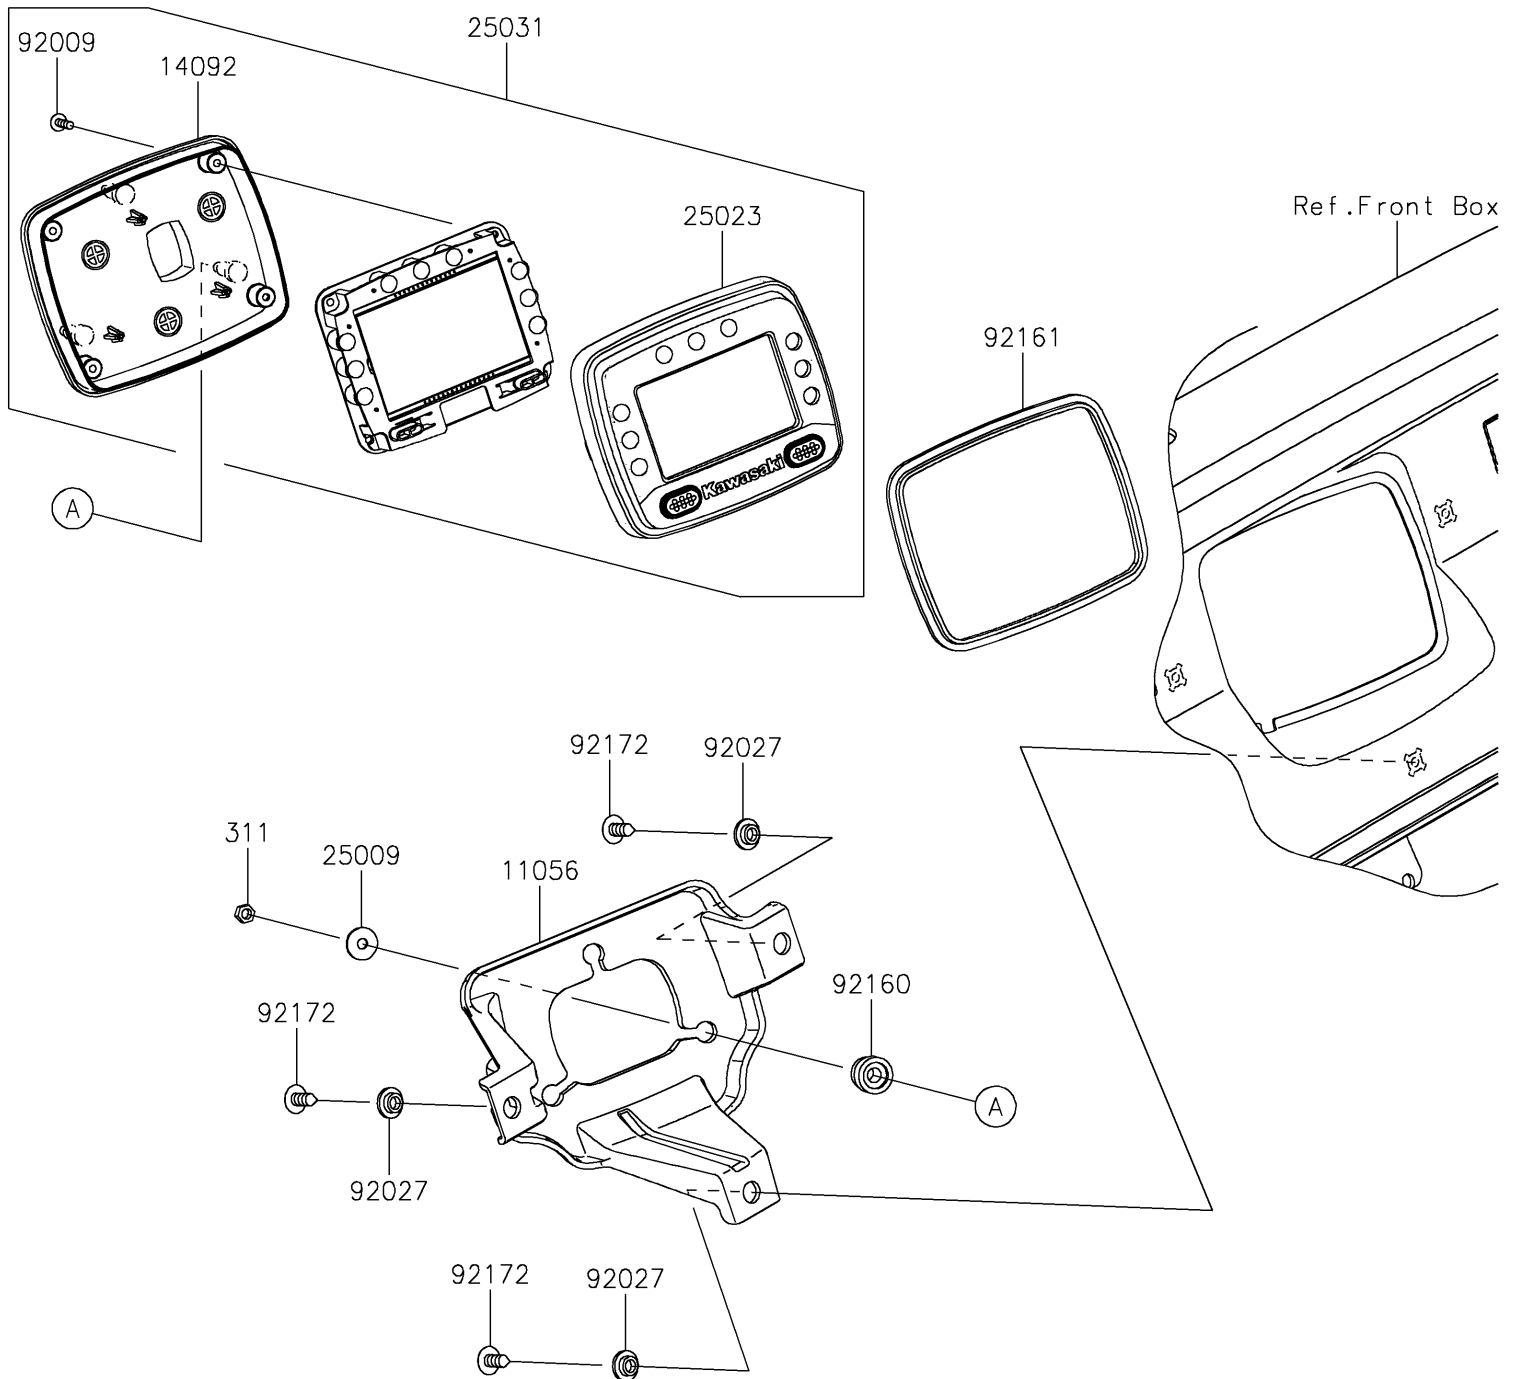

2018 MULE PRO-FXT™ EPS CAMO PARTS DIAGRAM

Meter(s)

F2530

2018 MULE PRO-FXT™ EPS CAMO PARTS LIST

Meter(s)

ITEM NAME	PART NUMBER	QUANTITY
BRACKET,METER (Ref # 11056)	11056-2956	1
COVER,METER,LWR (Ref # 14092)	14092-0834	1
WASHER,5.2X16X1.2 (Ref # 25009)	25009-004	1
COVER-METER CASE,UPP (Ref # 25023)	25023-0075	1
METER-ASSY,LCD (Ref # 25031)	25031-0700	1
NUT-HEX,5MM (Ref # 311)	311AB0500	1
SCREW,TAPPING,3X12 (Ref # 92009)	92009-1255	1
COLLAR,L=4.6 (Ref # 92027)	92027-1168	1
DAMPER (Ref # 92160)	92160-1460	1
DAMPER,METER (Ref # 92161)	92161-0906	1
SCREW,6X16 (Ref # 92172)	92172-0284	1