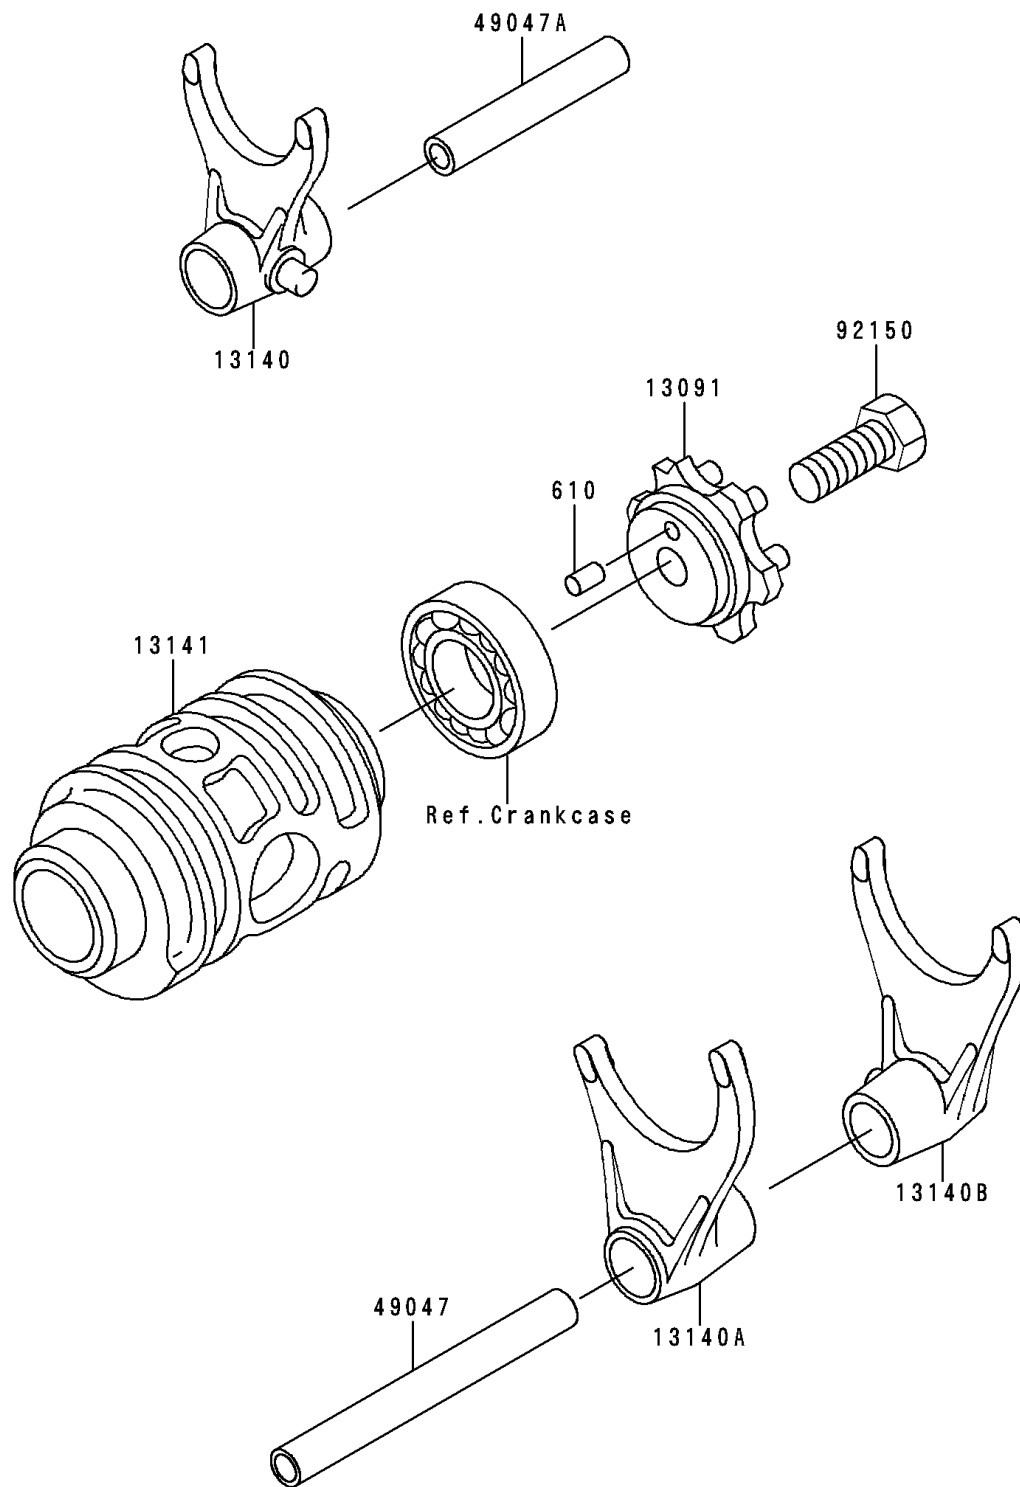

1998 KX125 PARTS DIAGRAM

Gear Change Drum/Shift Fork(s)

E1362

1998 KX125 PARTS LIST

Gear Change Drum/Shift Fork(s)

ITEM NAME	PART NUMBER	QUANTITY
ROLLER,4X8 (Ref # 610)	610A0408	1
HOLDER,CHANGE DRUM (Ref # 13091)	13091-1921	1
FORK-SHIFT,2ND&3RD (Ref # 13140)	13140-1251	1
FORK-SHIFT,LOW&4TH (Ref # 13140A)	13140-1252	1
FORK-SHIFT,5TH&TOP (Ref # 13140B)	13140-1253	1
DRUM-CHANGE (Ref # 13141)	13141-1188	1
ROD-SHIFT,L=94 (Ref # 49047)	49047-1086	1
ROD-SHIFT,L=77.5 (Ref # 49047A)	49047-1087	1
BOLT,8X18 (Ref # 92150)	92150-1490	1