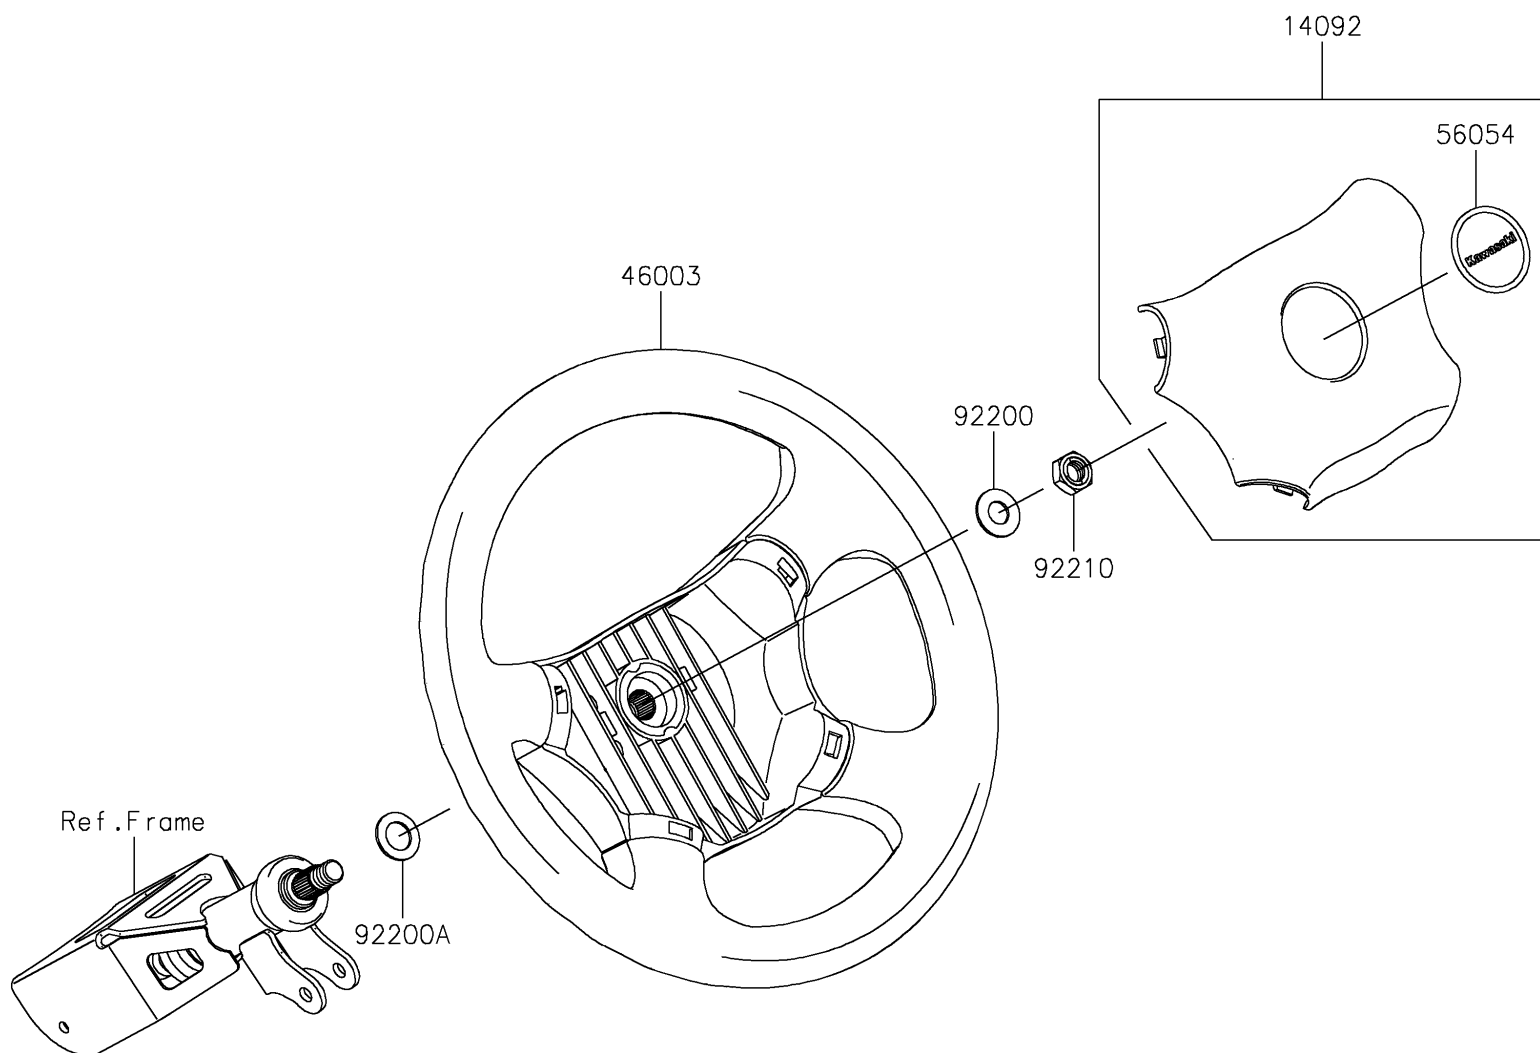

2019 MULE PRO-FXT™ EPS CAMO PARTS DIAGRAM

Steering Wheel

F2311

2019 MULE PRO-FXT™ EPS CAMO PARTS LIST

Steering Wheel

ITEM NAME	PART NUMBER	QUANTITY
COVER,HORN SWITCH (Ref # 14092)	14092-1029	1
HANDLE (Ref # 46003)	46003-0595	1
MARK,CENTER LOGO,KAWASAKI (Ref # 56054)	56054-1188	1
WASHER,12.1X25X1.6 (Ref # 92200)	92200-0455	1
WASHER,15X25X1.6 (Ref # 92200A)	92200-0460	1
NUT,LOCK,12MM (Ref # 92210)	92210-1249	1