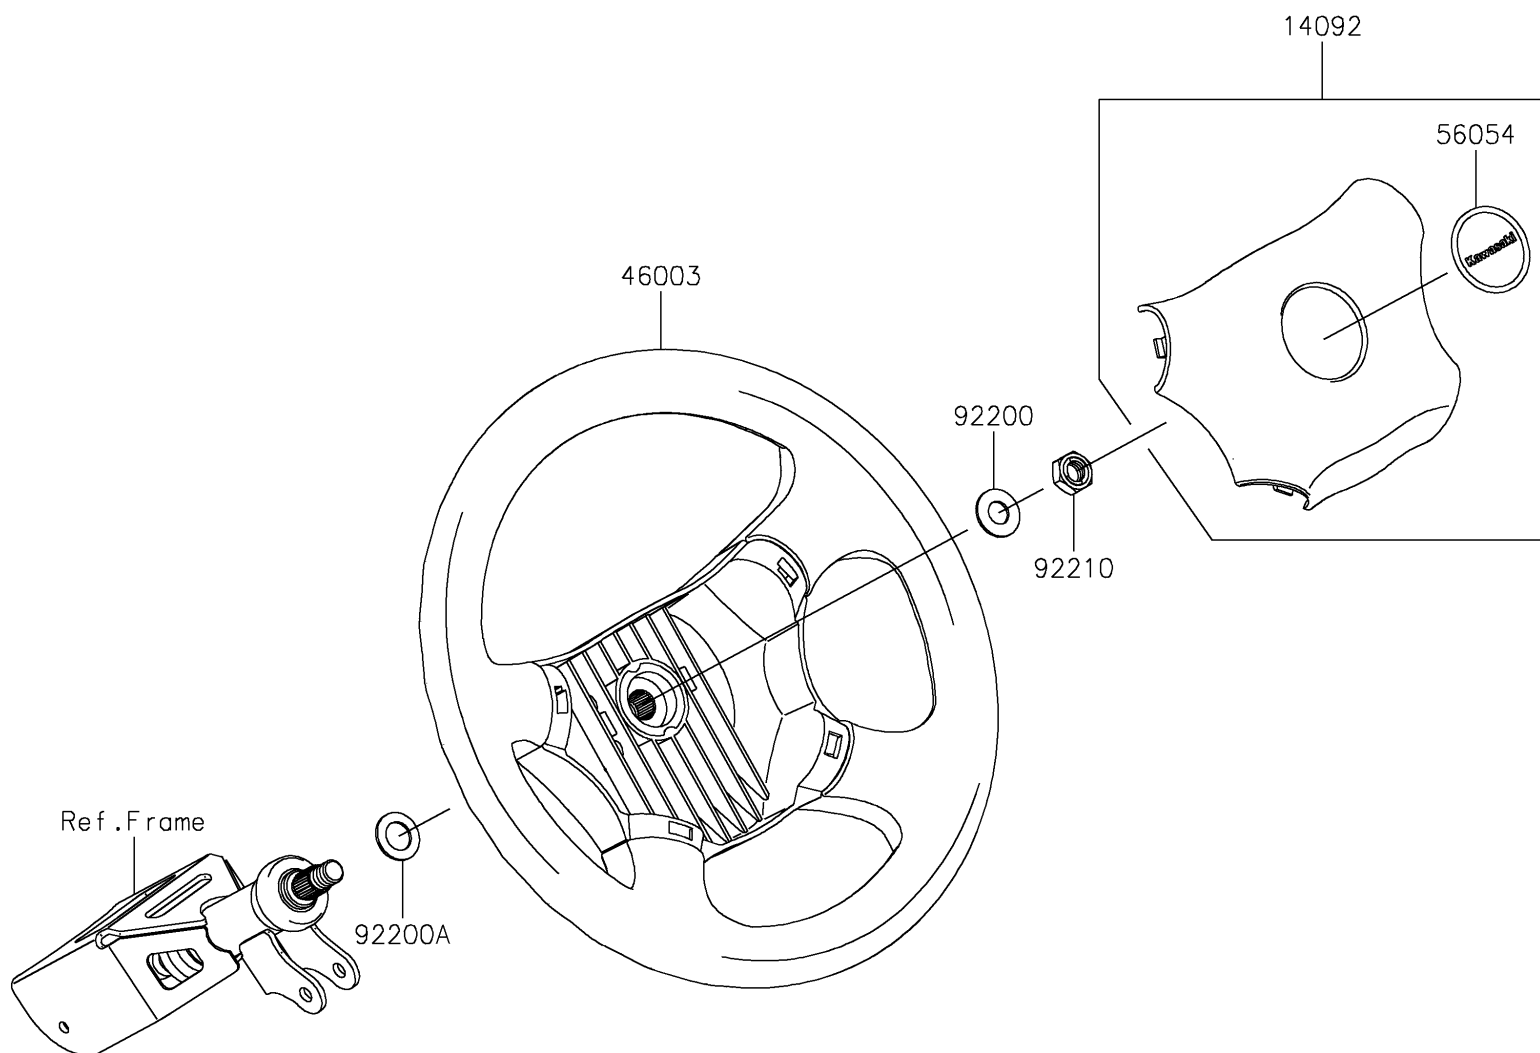

## 2018 MULE PRO-FXT™ EPS CAMO PARTS DIAGRAM

Steering Wheel

F2311

## 2018 MULE PRO-FXT™ EPS CAMO PARTS LIST

Steering Wheel

ITEM NAME	PART NUMBER	QUANTITY
COVER,HORN SWITCH (Ref # 14092)	14092-1029	1
HANDLE (Ref # 46003)	46003-0595	1
MARK,CENTER LOGO,KAWASAKI (Ref # 56054)	56054-1188	1
WASHER,12.1X25X1.6 (Ref # 92200)	92200-0455	1
WASHER,15X25X1.6 (Ref # 92200A)	92200-0460	1
NUT,LOCK,12MM (Ref # 92210)	92210-1249	1