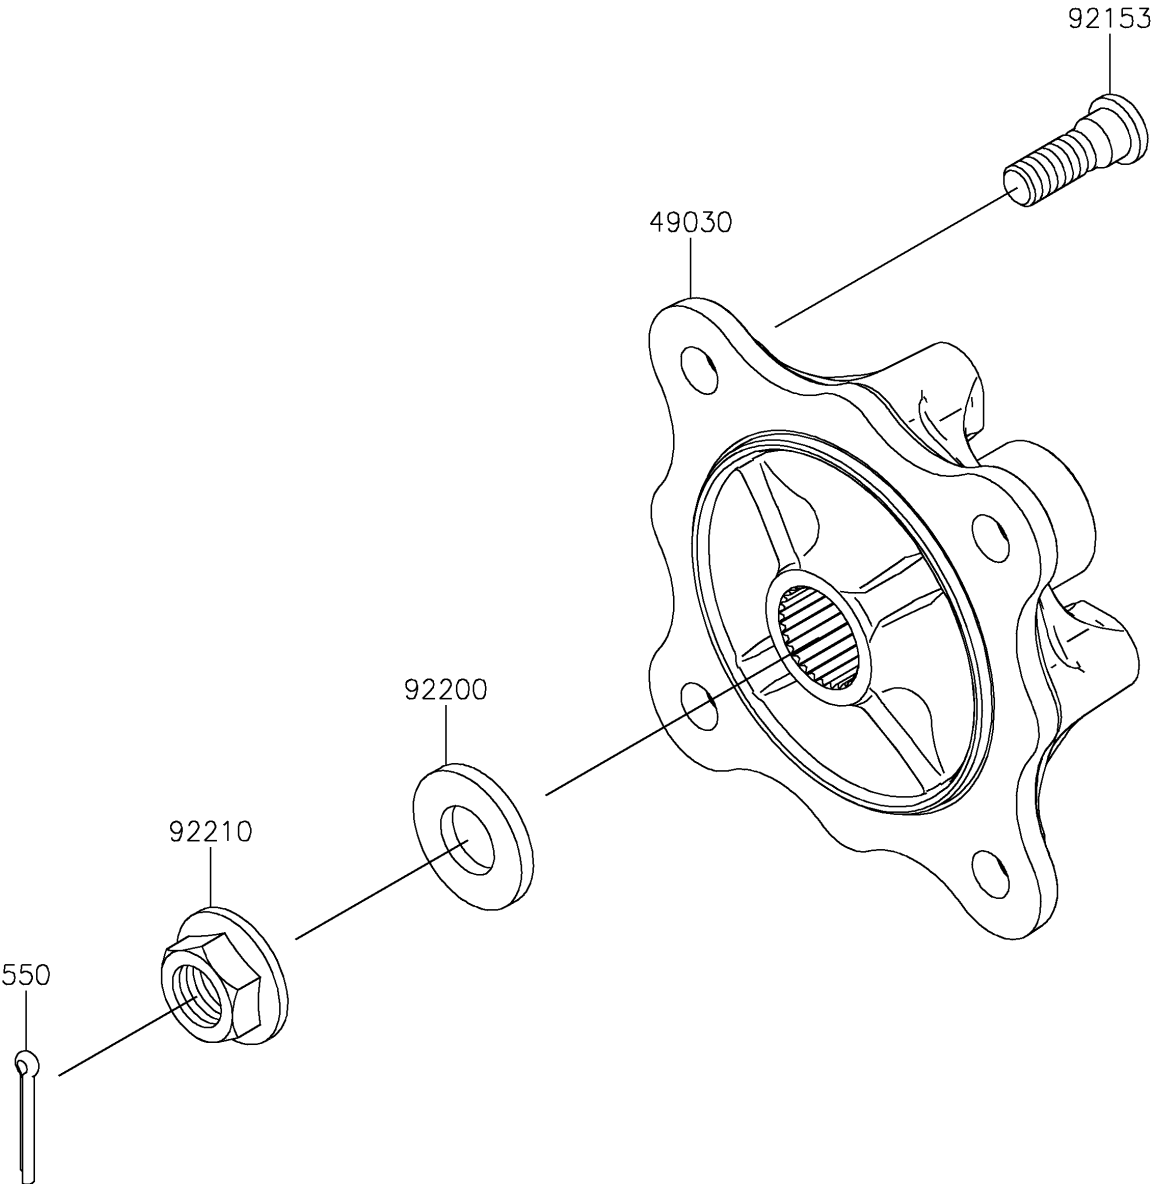

2019 MULE PRO-FXT™ EPS CAMO PARTS DIAGRAM

Rear Hubs/Brakes

F2240

2019 MULE PRO-FXT™ EPS CAMO PARTS LIST

Rear Hubs/Brakes

ITEM NAME	PART NUMBER	QUANTITY
HUB,RR (Ref # 49030)	49030-0049	1
PIN-COTTER,4.0X30 (Ref # 550)	550AA4030	1
BOLT,12MM (Ref # 92153)	92153-1915	1
WASHER,20.3X41X4.5 (Ref # 92200)	92200-0921	1
NUT,FLANGED,20MM (Ref # 92210)	92210-2093	1