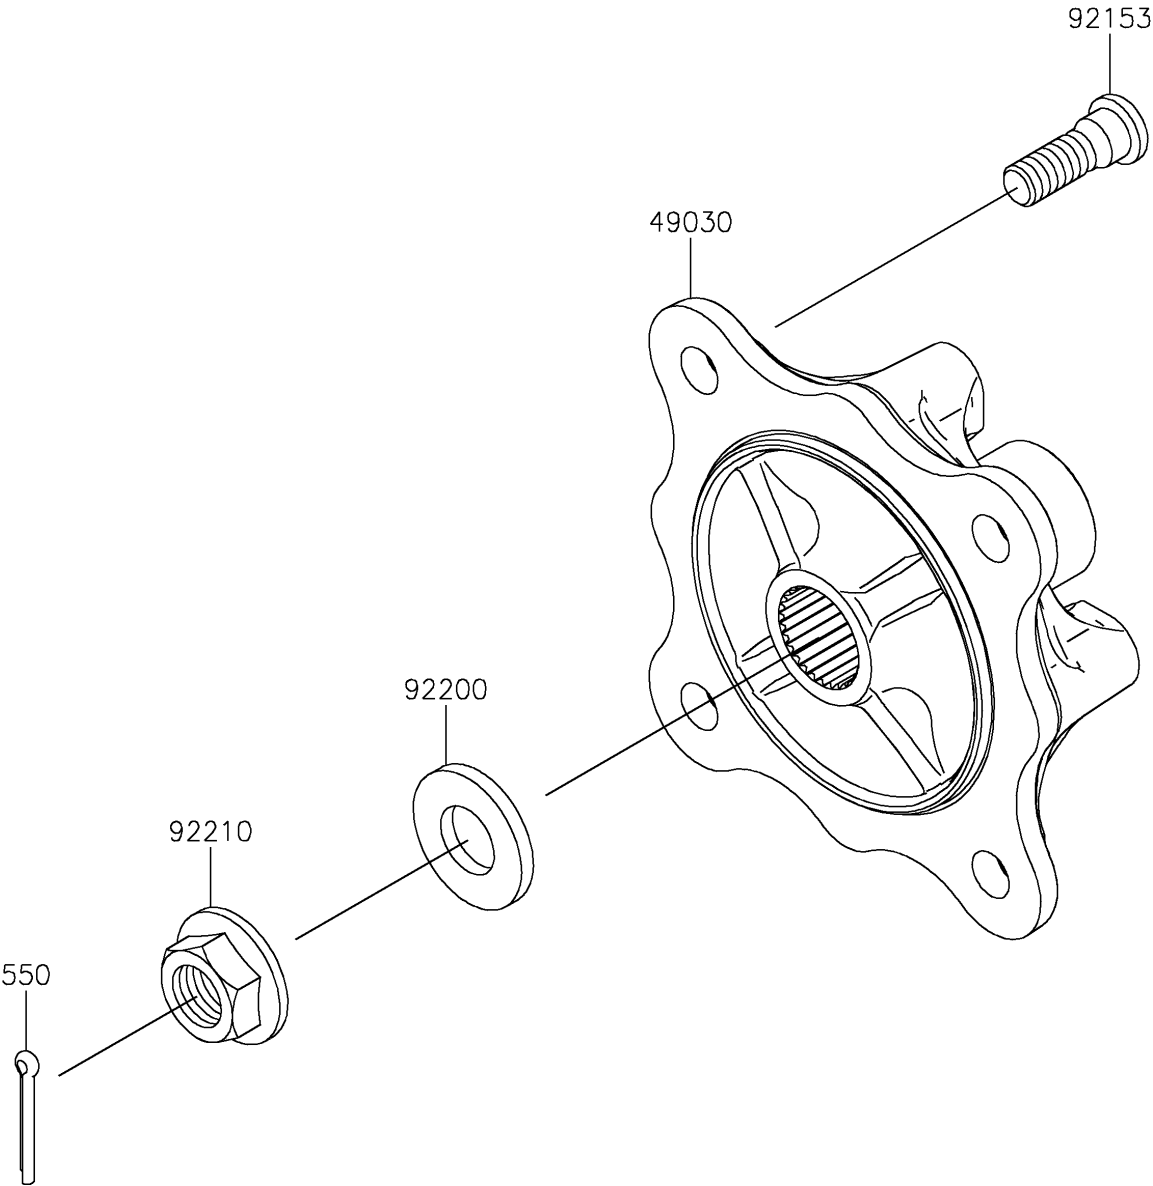

2018 MULE PRO-FXT™ EPS CAMO PARTS DIAGRAM

Rear Hubs/Brakes

F2240

2018 MULE PRO-FXT™ EPS CAMO PARTS LIST

Rear Hubs/Brakes

ITEM NAME	PART NUMBER	QUANTITY
HUB,RR (Ref # 49030)	49030-0049	1
PIN-COTTER,4.0X30 (Ref # 550)	550AA4030	1
BOLT,12MM (Ref # 92153)	92153-1915	1
WASHER,20.3X41X4.5 (Ref # 92200)	92200-0921	1
NUT,FLANGED,20MM (Ref # 92210)	92210-2093	1