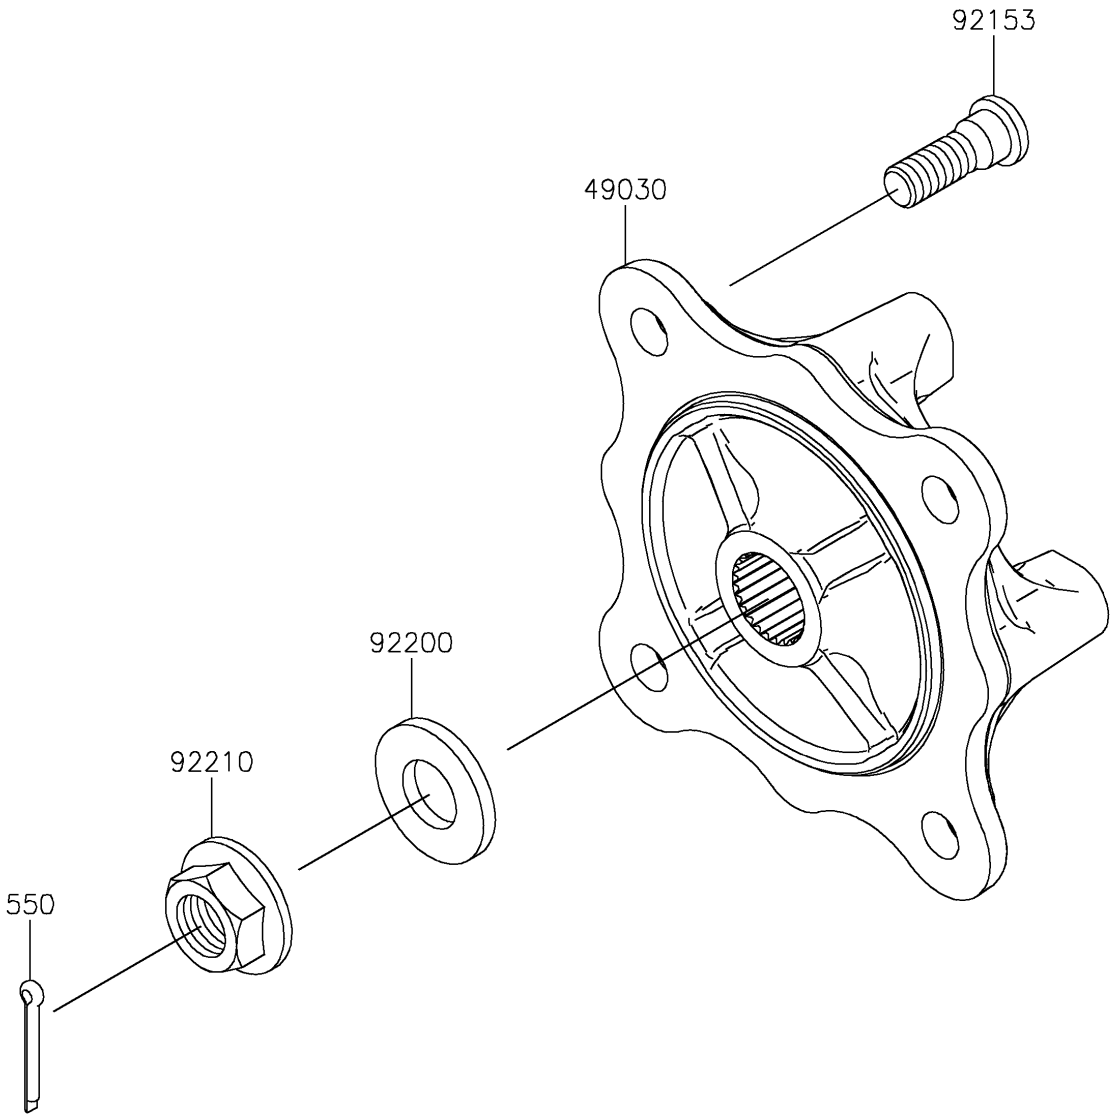

2018 MULE PRO-FXT™ EPS CAMO PARTS DIAGRAM

Front Hubs/Brakes

F2230

2018 MULE PRO-FXT™ EPS CAMO PARTS LIST

Front Hubs/Brakes

ITEM NAME	PART NUMBER	QUANTITY
HUB,FR (Ref # 49030)	49030-0048	1
PIN-COTTER,4.0X30 (Ref # 550)	550AA4030	1
BOLT,12MM (Ref # 92153)	92153-1915	1
WASHER,20.3X41X4.5 (Ref # 92200)	92200-0921	1
NUT,FLANGED,20MM (Ref # 92210)	92210-2093	1