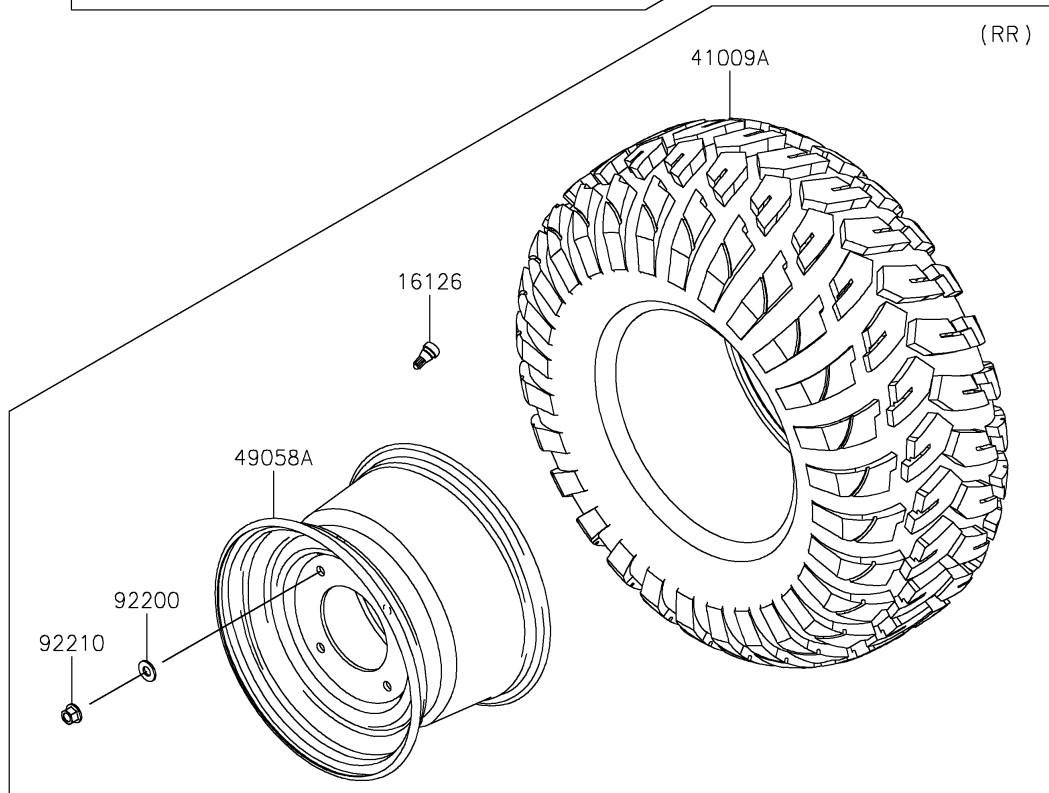

## 2019 MULE PRO-FXT™ EPS CAMO PARTS DIAGRAM

Wheels/Tires

## 2019 MULE PRO-FXT™ EPS CAMO PARTS LIST

Wheels/Tires

ITEM NAME	PART NUMBER	QUANTITY
VALVE (Ref # 16126)	16126-4001	1
TIRE,FR,26X9.00R12 4PR,FRONTIER (Ref # 41009)	41009-0567	1
TIRE,RR,26X11.00R12 4PR,FRONTIER (Ref # 41009A)	41009-0568	1
WHEEL,FR,12X7.0AT,F.S.BLACK (Ref # 49058)	49058-0608-397	1
WHEEL,RR,12X8.0AT,F.S.BLACK (Ref # 49058A)	49058-0611-397	1
WASHER,12.1X26X2.3 (Ref # 92200)	92200-0930	1
NUT,12MM (Ref # 92210)	92210-0603	1