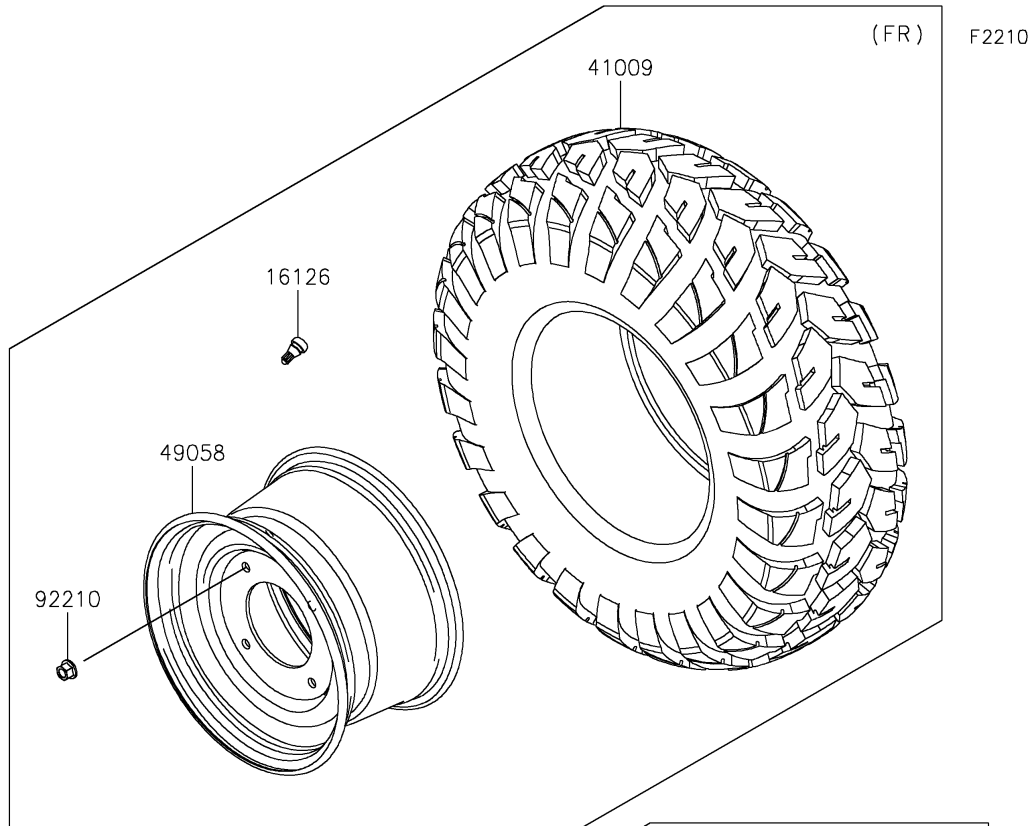

## 2019 MULE PRO-FXT™ EPS CAMO PARTS DIAGRAM

Wheels/Tires

## 2019 MULE PRO-FXT™ EPS CAMO PARTS LIST

Wheels/Tires

ITEM NAME	PART NUMBER	QUANTITY
VALVE (Ref # 16126)	16126-4001	1
TIRE,FR,26X9.00R12 4PR,FRONTIER (Ref # 41009)	41009-0567	1
TIRE,RR,26X11.00R12 4PR,FRONTIER (Ref # 41009A)	41009-0568	1
WHEEL,FR,12X7.0AT,F.S.BLACK (Ref # 49058)	49058-0608-397	1
WHEEL,RR,12X8.0AT,F.S.BLACK (Ref # 49058A)	49058-0611-397	1
WASHER,12.1X26X2.3 (Ref # 92200)	92200-0930	1
NUT,12MM (Ref # 92210)	92210-0603	1