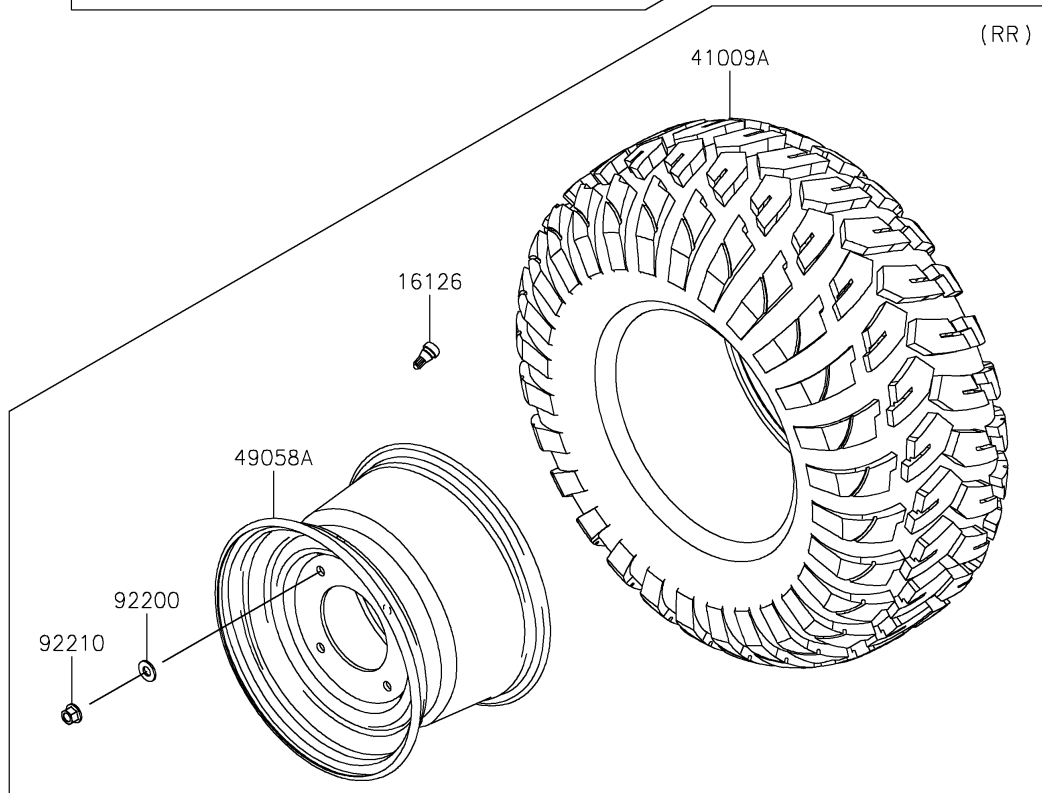

## 2018 MULE PRO-FXT™ EPS CAMO PARTS DIAGRAM

Wheels/Tires

## 2018 MULE PRO-FXT™ EPS CAMO PARTS LIST

Wheels/Tires

ITEM NAME	PART NUMBER	QUANTITY
VALVE (Ref # 16126)	16126-4001	1
TIRE,FR,26X9.00R12 4PR,FRONTIER (Ref # 41009)	41009-0567	1
TIRE,RR,26X11.00R12 4PR,FRONTIER (Ref # 41009A)	41009-0568	1
WHEEL,FR,12X7.0AT,F.S.BLACK (Ref # 49058)	49058-0608-397	1
WHEEL,RR,12X8.0AT,F.S.BLACK (Ref # 49058A)	49058-0611-397	1
WASHER,12.1X26X2.3 (Ref # 92200)	92200-0930	1
NUT,12MM (Ref # 92210)	92210-0603	1