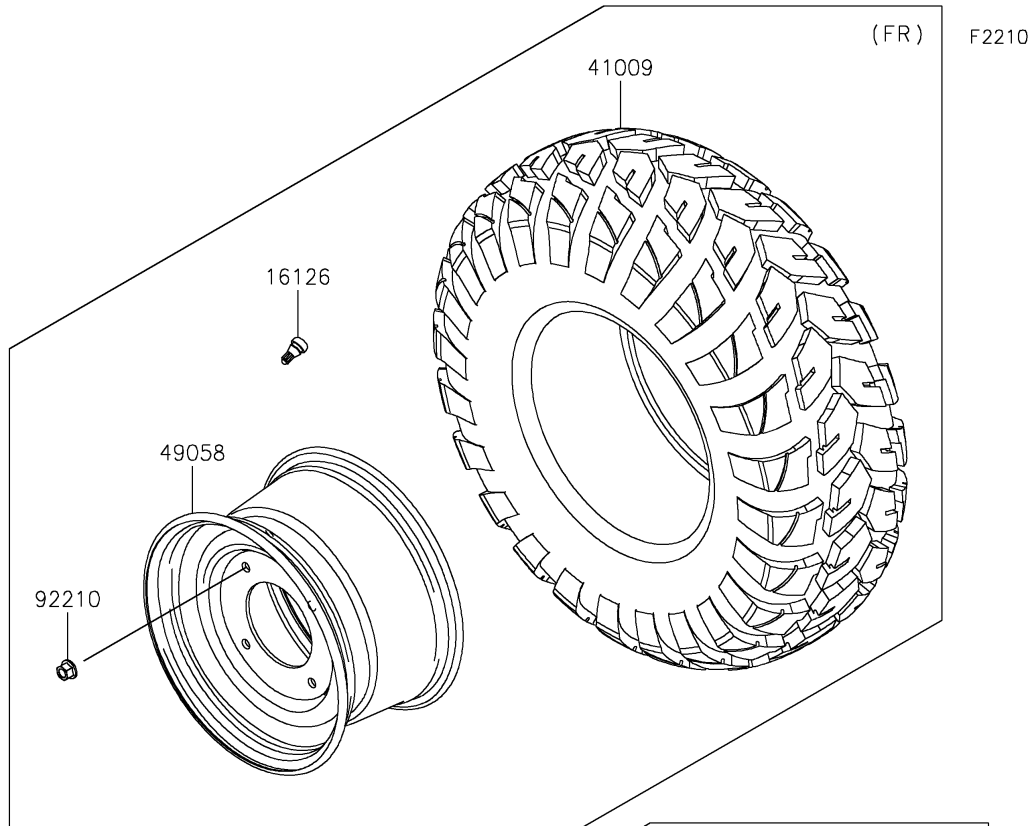

## 2018 MULE PRO-FXT™ EPS CAMO PARTS DIAGRAM

Wheels/Tires

## 2018 MULE PRO-FXT™ EPS CAMO PARTS LIST

Wheels/Tires

ITEM NAME	PART NUMBER	QUANTITY
VALVE (Ref # 16126)	16126-4001	1
TIRE,FR,26X9.00R12 4PR,FRONTIER (Ref # 41009)	41009-0567	1
TIRE,RR,26X11.00R12 4PR,FRONTIER (Ref # 41009A)	41009-0568	1
WHEEL,FR,12X7.0AT,F.S.BLACK (Ref # 49058)	49058-0608-397	1
WHEEL,RR,12X8.0AT,F.S.BLACK (Ref # 49058A)	49058-0611-397	1
WASHER,12.1X26X2.3 (Ref # 92200)	92200-0930	1
NUT,12MM (Ref # 92210)	92210-0603	1