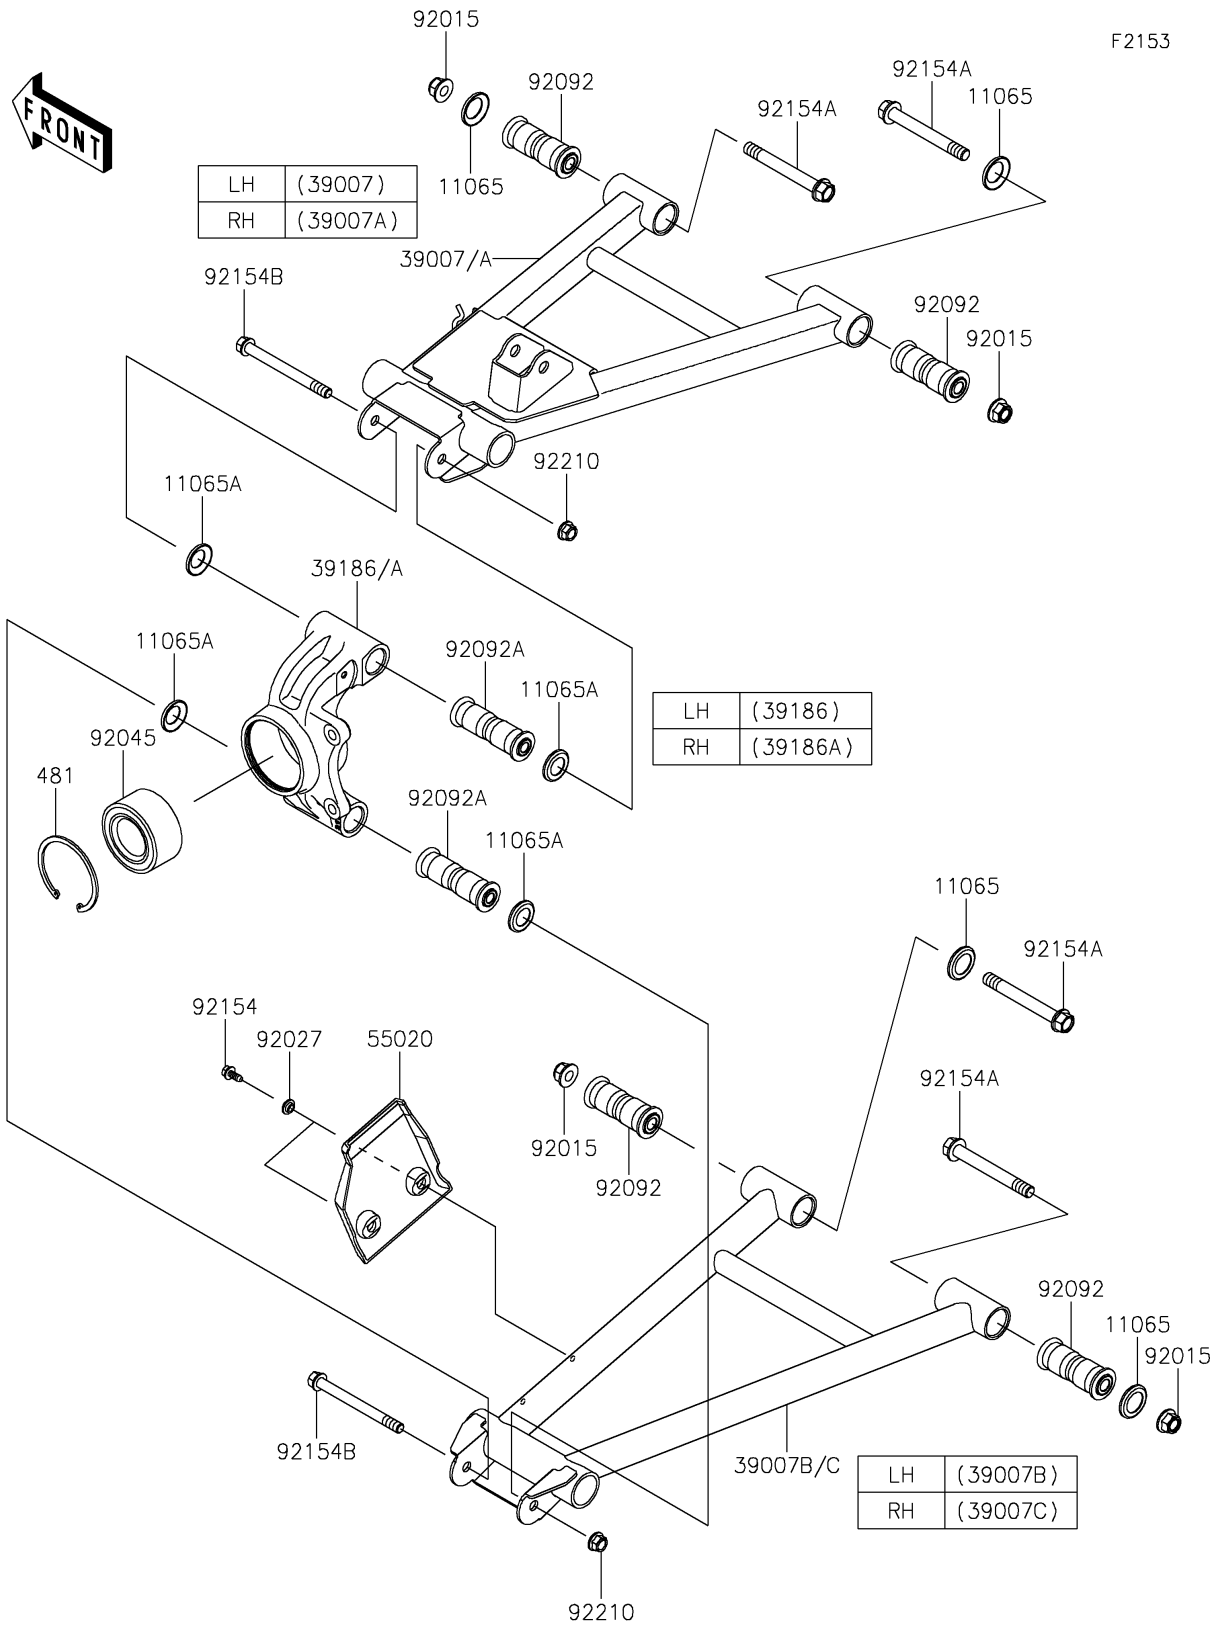

2019 MULE PRO-FXT™ EPS CAMO PARTS DIAGRAM

Rear Suspension

F2153

2019 MULE PRO-FXT™ EPS CAMO PARTS LIST

Rear Suspension

ITEM NAME	PART NUMBER	QUANTITY
CAP,ARM (Ref # 11065)	11065-0838	1
CAP (Ref # 11065A)	11065-0849	1
ARM-SUSP,RR,UPP,LH (Ref # 39007)	39007-0379	1
ARM-SUSP,RR,UPP,RH (Ref # 39007A)	39007-0380	1
ARM-SUSP,RR,LWR,LH (Ref # 39007B)	39007-0381	1
ARM-SUSP,RR,LWR,RH (Ref # 39007C)	39007-0382	1
KNUCKLE,RR,LH (Ref # 39186)	39186-0317	1
KNUCKLE,RR,RH (Ref # 39186A)	39186-0318	1
CIRCLIP-TYPE-C (Ref # 481)	481J7500	1
GUARD,RR CVJ (Ref # 55020)	55020-0931	1
NUT,LOCK,FLANGED,12MM (Ref # 92015)	92015-1433	1
COLLAR,L=4.6 (Ref # 92027)	92027-1168	1
BEARING-BALL,40X74X36 (Ref # 92045)	92045-0763	1
BUSHING-RUBBER,12X20X78 (Ref # 92092)	92092-0028	1
BUSHING-RUBBER,10.1X17X88 (Ref # 92092A)	92092-0029	1
BOLT,6X15.6 (Ref # 92154)	92154-1250	1
BOLT,FLANGED,12X100 (Ref # 92154A)	92154-1318	1
BOLT,FLANGED,10X110 (Ref # 92154B)	92154-1353	1
NUT,LOCK,FLANGED,10MM (Ref # 92210)	92210-0276	1