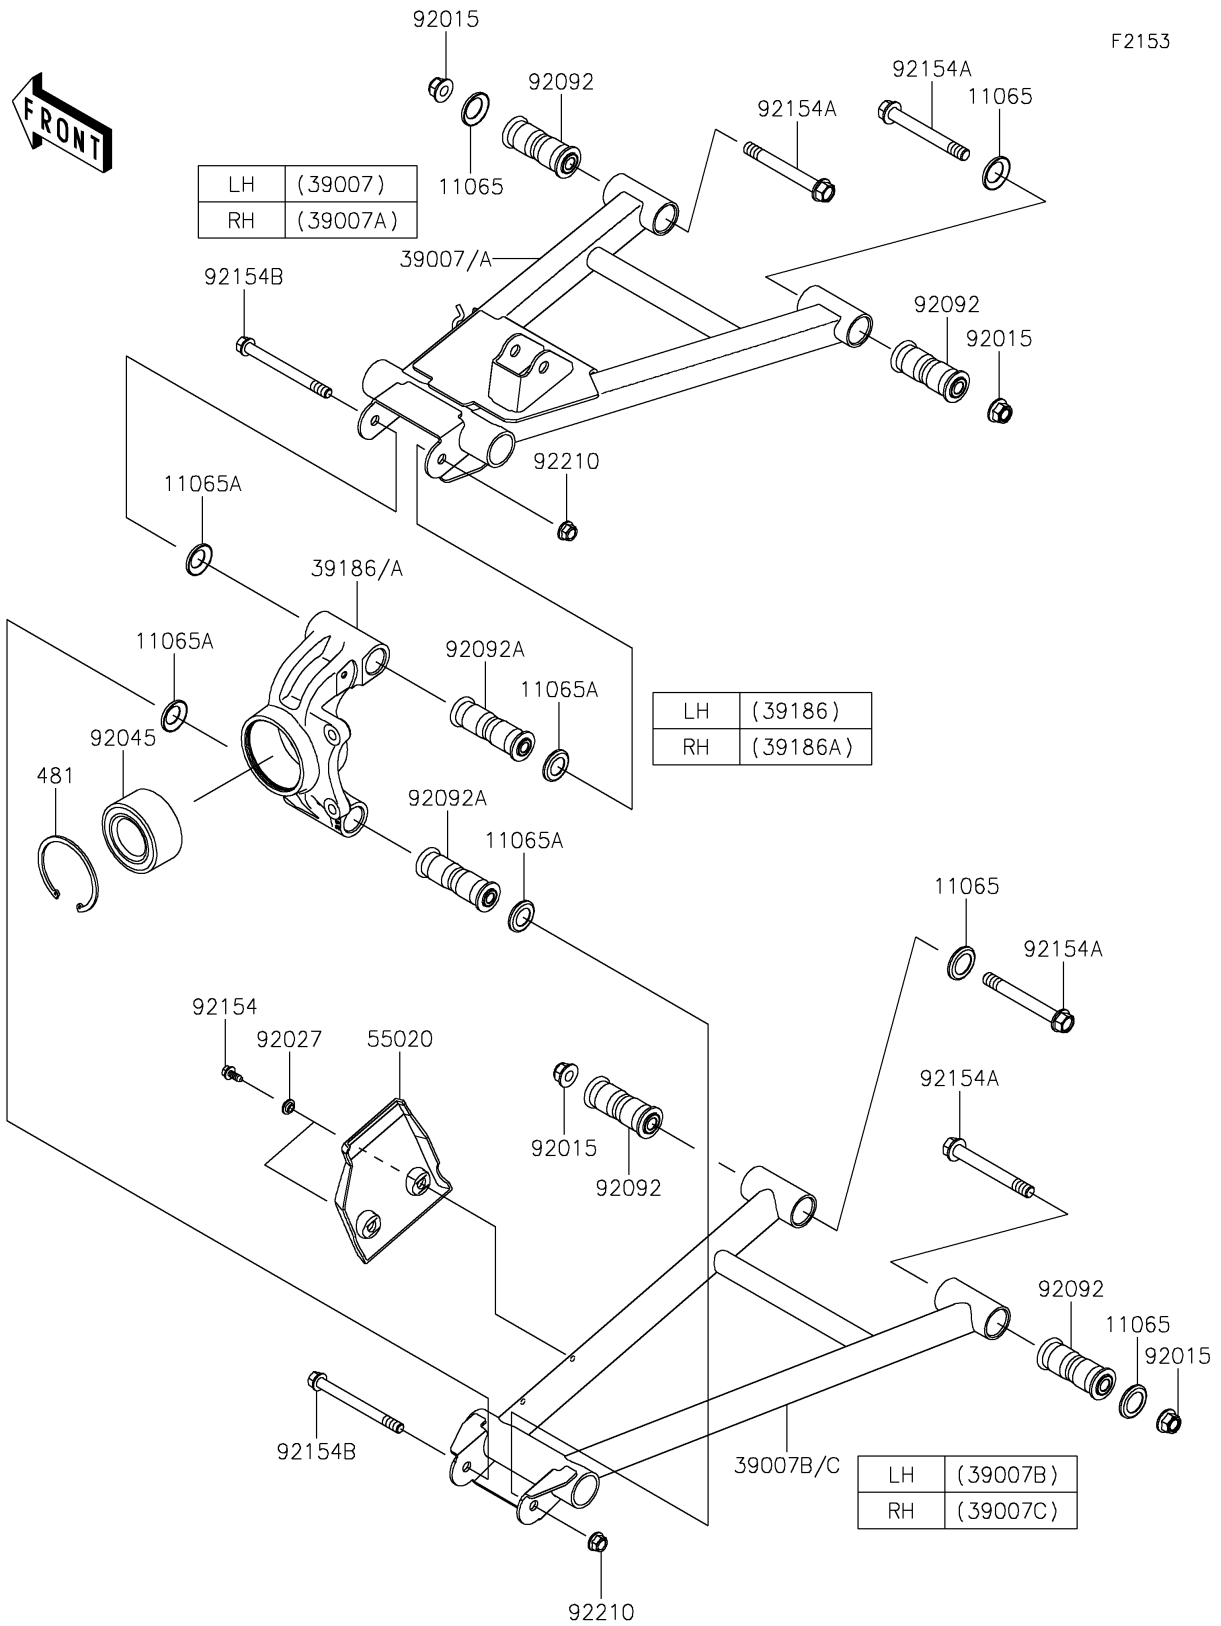

2018 MULE PRO-FXT™ EPS CAMO PARTS DIAGRAM

Rear Suspension

F2153

2018 MULE PRO-FXT™ EPS CAMO PARTS LIST

Rear Suspension

ITEM NAME	PART NUMBER	QUANTITY
CAP,ARM (Ref # 11065)	11065-0838	1
CAP (Ref # 11065A)	11065-0849	1
ARM-SUSP,RR,UPP,LH (Ref # 39007)	39007-0379	1
ARM-SUSP,RR,UPP,RH (Ref # 39007A)	39007-0380	1
ARM-SUSP,RR,LWR,LH (Ref # 39007B)	39007-0381	1
ARM-SUSP,RR,LWR,RH (Ref # 39007C)	39007-0382	1
KNUCKLE,RR,LH (Ref # 39186)	39186-0317	1
KNUCKLE,RR,RH (Ref # 39186A)	39186-0318	1
CIRCLIP-TYPE-C (Ref # 481)	481J7500	1
GUARD,RR CVJ (Ref # 55020)	55020-0931	1
NUT,LOCK,FLANGED,12MM (Ref # 92015)	92015-1433	1
COLLAR,L=4.6 (Ref # 92027)	92027-1168	1
BEARING-BALL,40X74X36 (Ref # 92045)	92045-0763	1
BUSHING-RUBBER,12X20X78 (Ref # 92092)	92092-0028	1
BUSHING-RUBBER,10.1X17X88 (Ref # 92092A)	92092-0029	1
BOLT,6X15.6 (Ref # 92154)	92154-1250	1
BOLT,FLANGED,12X100 (Ref # 92154A)	92154-1318	1
BOLT,FLANGED,10X110 (Ref # 92154B)	92154-1353	1
NUT,LOCK,FLANGED,10MM (Ref # 92210)	92210-0276	1