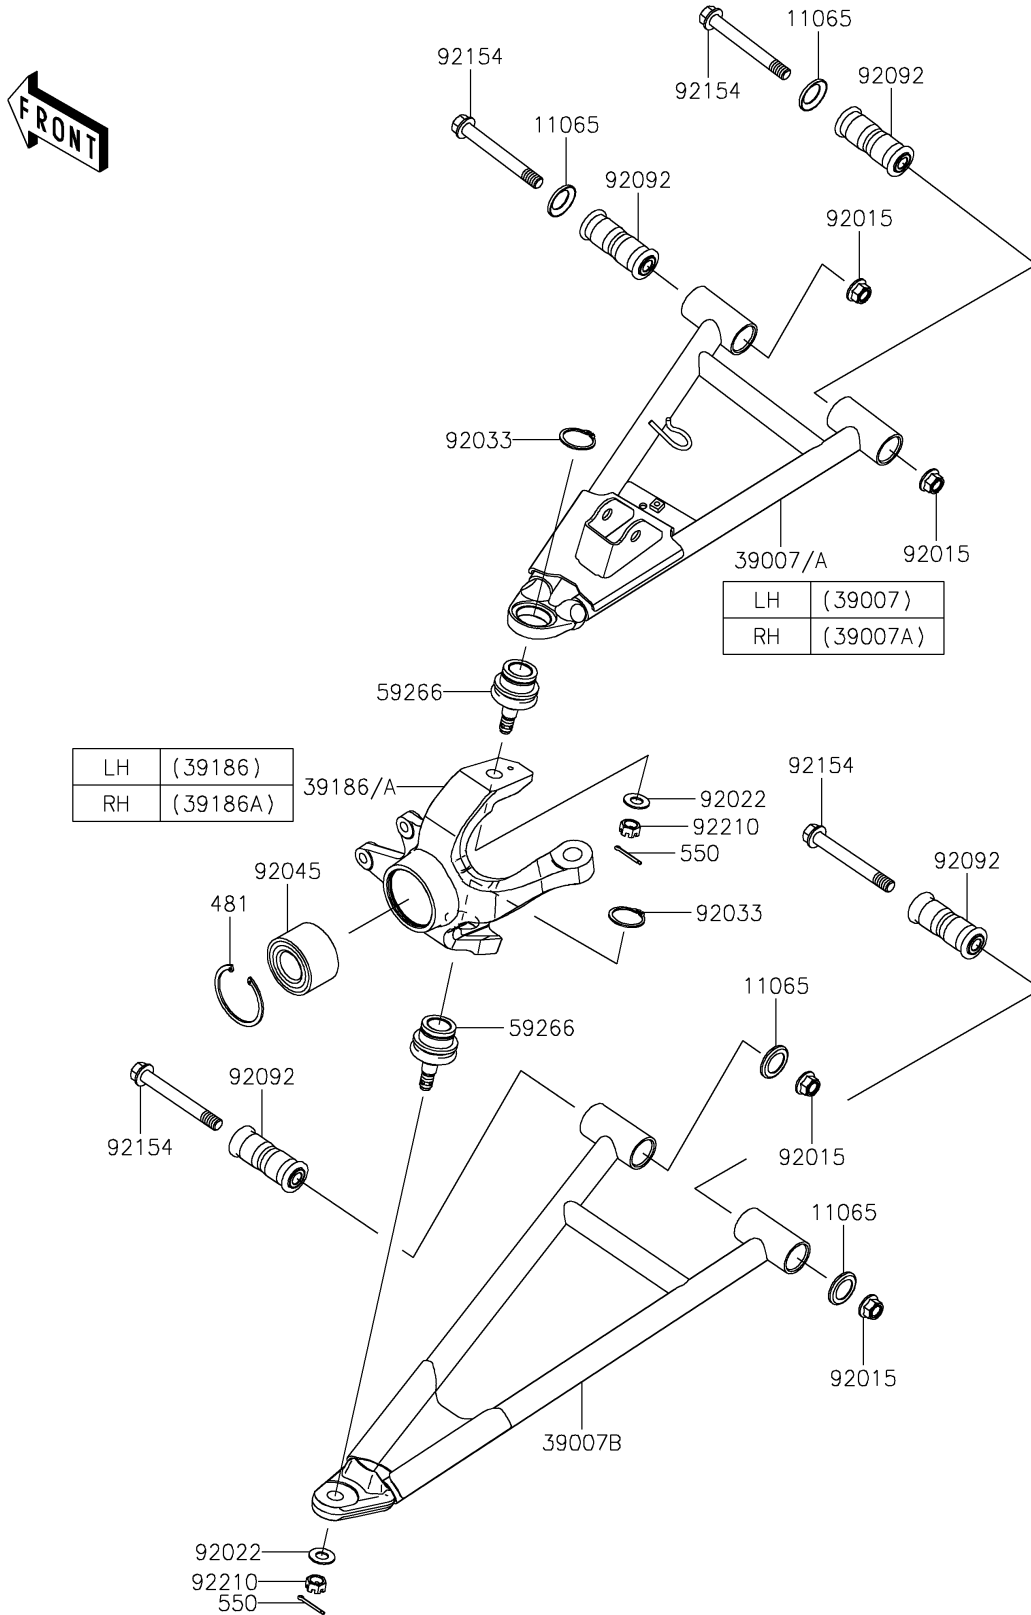

2018 MULE PRO-FXT™ EPS CAMO PARTS DIAGRAM

Front Suspension

F2152

2018 MULE PRO-FXT™ EPS CAMO PARTS LIST

Front Suspension

ITEM NAME	PART NUMBER	QUANTITY
CAP,ARM (Ref # 11065)	11065-0838	1
ARM-SUSP,FR,UPP,LH (Ref # 39007)	39007-0377	1
ARM-SUSP,FR,UPP,RH (Ref # 39007A)	39007-0378	1
ARM-SUSP,FR,LWR,LH&RH (Ref # 39007B)	39007-0383	1
KNUCKLE,FR,LH (Ref # 39186)	39186-0319	1
KNUCKLE,FR,RH (Ref # 39186A)	39186-0320	1
CIRCLIP-TYPE-C (Ref # 481)	481J6000	1
PIN-COTTER,3.0X25 (Ref # 550)	550AA3025	1
JOINT-BALL (Ref # 59266)	59266-0711	1
NUT,LOCK,FLANGED,12MM (Ref # 92015)	92015-1433	1
WASHER (Ref # 92022)	92022-1831	1
RING-SNAP,C-TYPE,32MM (Ref # 92033)	92033-1262	1
BEARING-BALL,30X60X37 (Ref # 92045)	92045-0762	1
BUSHING-RUBBER,12X20X78 (Ref # 92092)	92092-0028	1
BOLT,FLANGED,12X100 (Ref # 92154)	92154-1318	1
NUT,CASTLE,12MM (Ref # 92210)	92210-0395	1