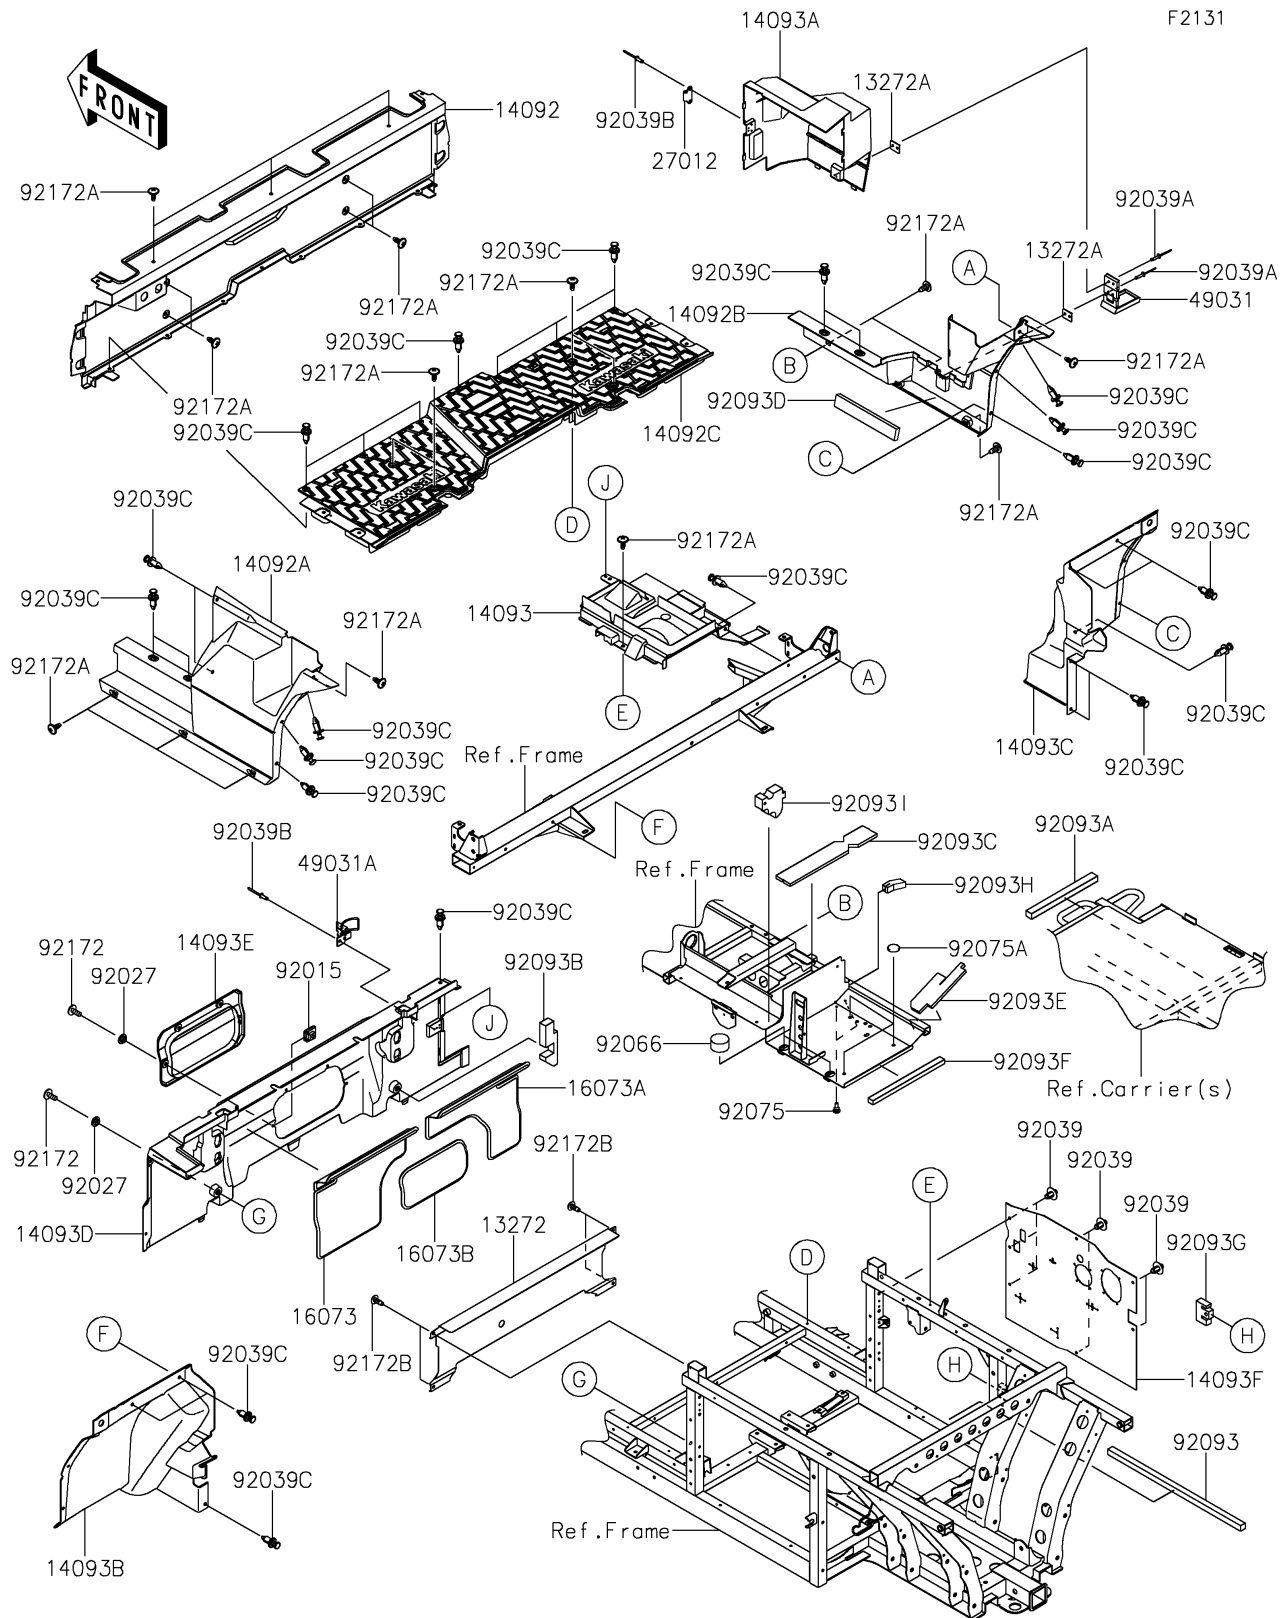

2019 MULE PRO-FXT™ EPS CAMO PARTS DIAGRAM

Frame Fittings(Rear)

2019 MULE PRO-FXT™ EPS CAMO PARTS LIST

Frame Fittings(Rear)

ITEM NAME	PART NUMBER	QUANTITY
PLATE (Ref # 13272)	13272-1693	1
PLATE,LATCH (Ref # 13272A)	13272-1828	1
COVER,RR FLOOR,FR (Ref # 14092)	14092-1186	1
COVER,SIDE,LH,RR (Ref # 14092A)	14092-1190	1
COVER,SIDE,RH,RR (Ref # 14092B)	14092-1191	1
COVER,FLOOR,BOTTOM (Ref # 14092C)	14092-1196	1
COVER,DUST (Ref # 14093)	14093-0311	1
COVER,A/C (Ref # 14093A)	14093-0366	1
COVER,RR,FLOOR,MUD,LH (Ref # 14093B)	14093-0388	1
COVER,RR,FLOOR,MUD,RH (Ref # 14093C)	14093-0389	1
COVER,RR SEAT,LWR (Ref # 14093D)	14093-0531	1
COVER,MAINTENANCE (Ref # 14093E)	14093-0532	1
COVER (Ref # 14093F)	14093-0633	1
INSULATOR,LH (Ref # 16073)	16073-0855	1
INSULATOR,RH (Ref # 16073A)	16073-0856	1
INSULATOR,CNT (Ref # 16073B)	16073-0857	1
HOOK,STRIKER (Ref # 27012)	27012-0806	1
LATCH,A/C (Ref # 49031)	49031-0007	1
LATCH,TOGGLE (Ref # 49031A)	49031-0015	1
NUT,CLAMP,6MM (Ref # 92015)	92015-1678	1
COLLAR,L=4.6 (Ref # 92027)	92027-1168	1
RIVET (Ref # 92039)	92039-0086	1
RIVET,3.2X13.4 (Ref # 92039A)	92039-0739	1
RIVET (Ref # 92039B)	92039-0747	1
RIVET (Ref # 92039C)	92039-0776	1
PLUG,36X20 (Ref # 92066)	92066-0812	1
DAMPER,6X10X15 (Ref # 92075)	92075-1808	1
DAMPER,RUBBER (Ref # 92075A)	92075-261	1
SEAL,DUST,20X20X565 (Ref # 92093)	92093-0631	1

2019 MULE PRO-FXT™ EPS CAMO PARTS LIST

Frame Fittings(Rear)

ITEM NAME	PART NUMBER	QUANTITY
SEAL,DUST,20X25X280 (Ref # 92093A)	92093-0633	1
SEAL,165X50X25 (Ref # 92093B)	92093-0642	1
SEAL,DUST,61X368X10 (Ref # 92093C)	92093-0643	1
SEAL,DUST,39X255X15 (Ref # 92093D)	92093-0644	1
SEAL,DUST,69X207X10 (Ref # 92093E)	92093-0645	1
SEAL,DUST,15X305X20 (Ref # 92093F)	92093-0646	1
SEAL,52X72X20 (Ref # 92093G)	92093-0651	1
SEAL,21.5X60X20 (Ref # 92093H)	92093-0652	1
SEAL,95X97X30,GOMSPOR (Ref # 92093I)	92093-0714	1
SCREW,6X16 (Ref # 92172)	92172-0236	1
SCREW,6X16 (Ref # 92172A)	92172-0711	1
SCREW,TAPPING,6X16 (Ref # 92172B)	92172-0739	1