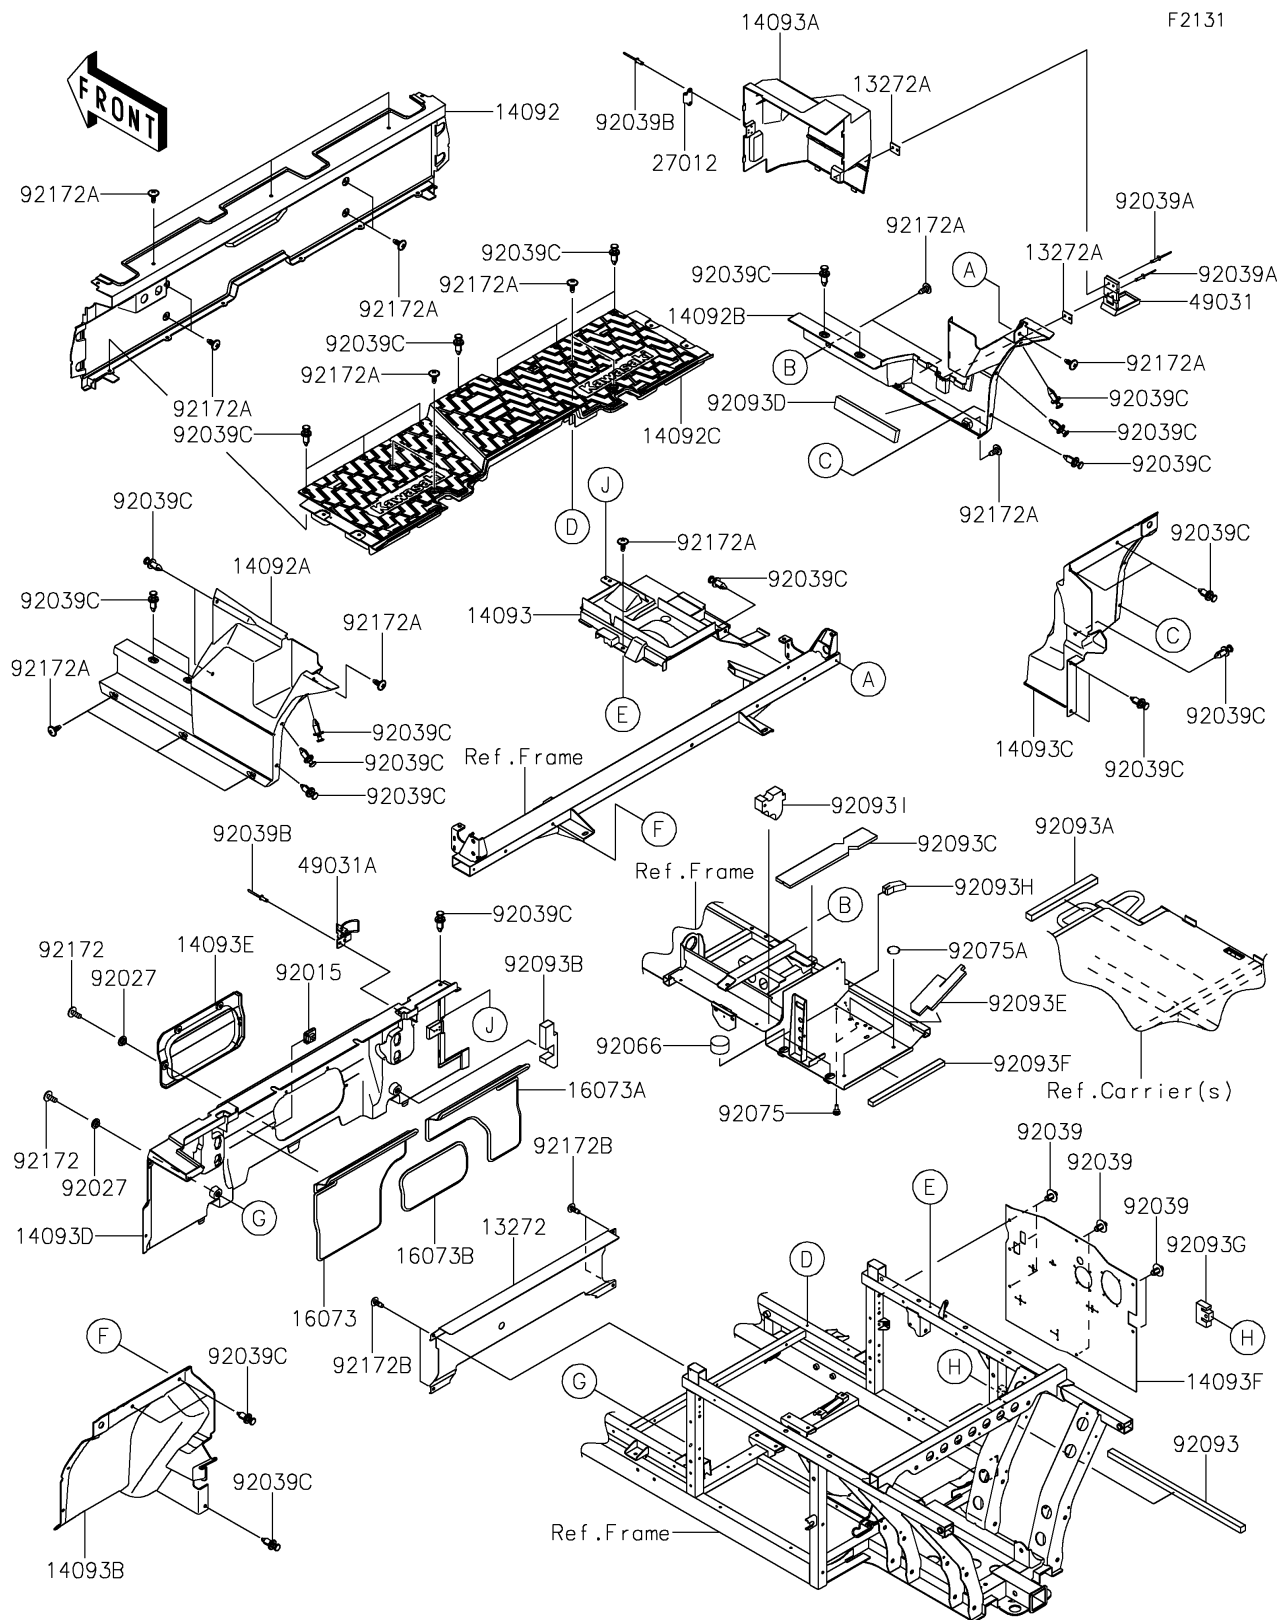

2018 MULE PRO-FXT™ EPS CAMO PARTS DIAGRAM

Frame Fittings(Rear)

2018 MULE PRO-FXT™ EPS CAMO PARTS LIST

Frame Fittings(Rear)

ITEM NAME	PART NUMBER	QUANTITY
PLATE (Ref # 13272)	13272-1693	1
PLATE,LATCH (Ref # 13272A)	13272-1828	1
COVER,RR FLOOR,FR (Ref # 14092)	14092-1186	1
COVER,SIDE,LH,RR (Ref # 14092A)	14092-1190	1
COVER,SIDE,RH,RR (Ref # 14092B)	14092-1191	1
COVER,FLOOR,BOTTOM (Ref # 14092C)	14092-1196	1
COVER,DUST (Ref # 14093)	14093-0311	1
COVER,A/C (Ref # 14093A)	14093-0366	1
COVER,RR,FLOOR,MUD,LH (Ref # 14093B)	14093-0388	1
COVER,RR,FLOOR,MUD,RH (Ref # 14093C)	14093-0389	1
COVER,RR SEAT,LWR (Ref # 14093D)	14093-0531	1
COVER,MAINTENANCE (Ref # 14093E)	14093-0532	1
COVER (Ref # 14093F)	14093-0633	1
INSULATOR,LH (Ref # 16073)	16073-0855	1
INSULATOR,RH (Ref # 16073A)	16073-0856	1
INSULATOR,CNT (Ref # 16073B)	16073-0857	1
HOOK,STRIKER (Ref # 27012)	27012-0806	1
LATCH,A/C (Ref # 49031)	49031-0007	1
LATCH,TOGGLE (Ref # 49031A)	49031-0015	1
NUT,CLAMP,6MM (Ref # 92015)	92015-1678	1
COLLAR,L=4.6 (Ref # 92027)	92027-1168	1
RIVET (Ref # 92039)	92039-0086	1
RIVET,3.2X13.4 (Ref # 92039A)	92039-0739	1
RIVET (Ref # 92039B)	92039-0747	1
RIVET (Ref # 92039C)	92039-0776	1
PLUG,36X20 (Ref # 92066)	92066-0812	1
DAMPER,6X10X15 (Ref # 92075)	92075-1808	1
DAMPER,RUBBER (Ref # 92075A)	92075-261	1
SEAL,DUST,20X20X565 (Ref # 92093)	92093-0631	1

2018 MULE PRO-FXT™ EPS CAMO PARTS LIST

Frame Fittings(Rear)

ITEM NAME	PART NUMBER	QUANTITY
SEAL,DUST,20X25X280 (Ref # 92093A)	92093-0633	1
SEAL,165X50X25 (Ref # 92093B)	92093-0642	1
SEAL,DUST,61X368X10 (Ref # 92093C)	92093-0643	1
SEAL,DUST,39X255X15 (Ref # 92093D)	92093-0644	1
SEAL,DUST,69X207X10 (Ref # 92093E)	92093-0645	1
SEAL,DUST,15X305X20 (Ref # 92093F)	92093-0646	1
SEAL,52X72X20 (Ref # 92093G)	92093-0651	1
SEAL,21.5X60X20 (Ref # 92093H)	92093-0652	1
SEAL,95X97X30,GOMSPOR (Ref # 92093I)	92093-0714	1
SCREW,6X16 (Ref # 92172)	92172-0236	1
SCREW,6X16 (Ref # 92172A)	92172-0711	1
SCREW,TAPPING,6X16 (Ref # 92172B)	92172-0739	1