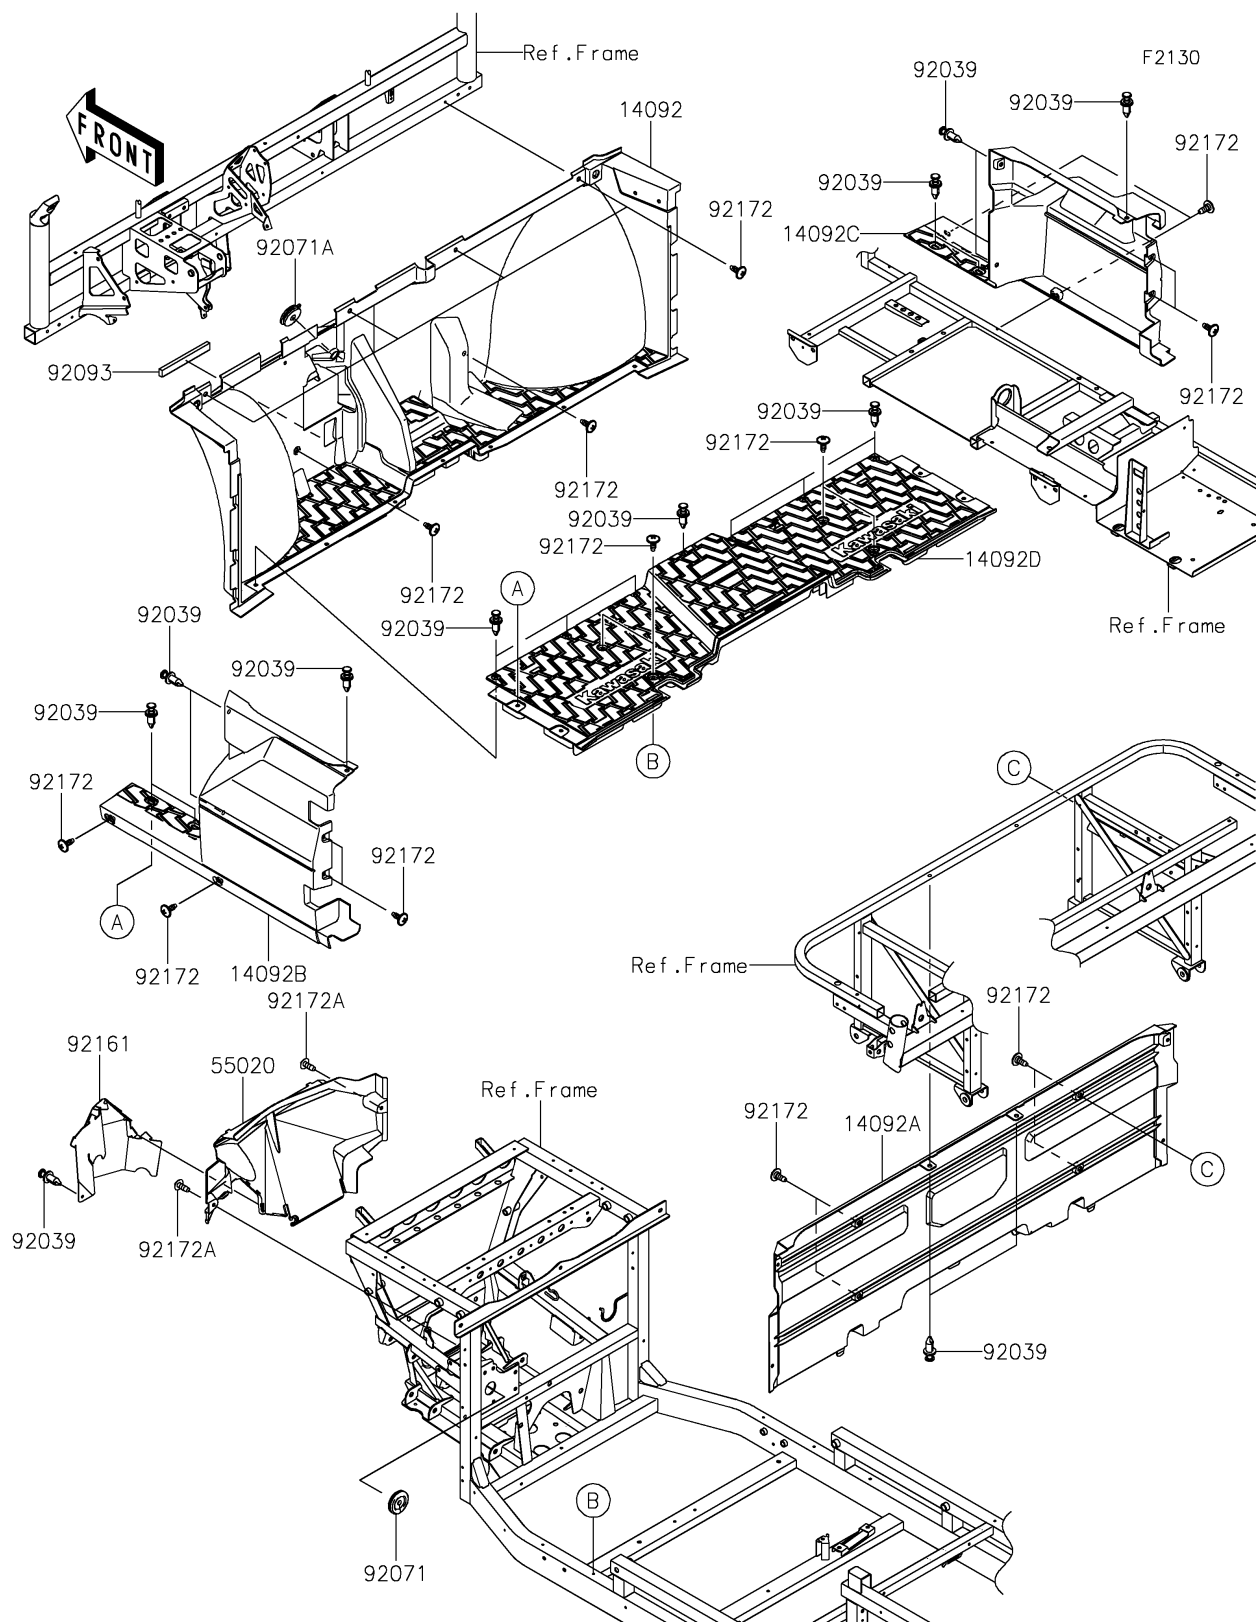

2019 MULE PRO-FXT™ EPS CAMO PARTS DIAGRAM

Frame Fittings(Front)

2019 MULE PRO-FXT™ EPS CAMO PARTS LIST

Frame Fittings(Front)

ITEM NAME	PART NUMBER	QUANTITY
COVER,FR FLOOR (Ref # 14092)	14092-1184	1
COVER,FR SEAT (Ref # 14092A)	14092-1185	1
COVER,SIDE,LH,FR (Ref # 14092B)	14092-1188	1
COVER,SIDE,RH,FR (Ref # 14092C)	14092-1189	1
COVER,FLOOR,BOTTOM (Ref # 14092D)	14092-1196	1
GUARD (Ref # 55020)	55020-0961	1
RIVET (Ref # 92039)	92039-0776	1
GROMMET,9X45X9 (Ref # 92071)	92071-0728	1
GROMMET,8X22X8 (Ref # 92071A)	92071-0753	1
SEAL,10X20X165 (Ref # 92093)	92093-0617	1
DAMPER (Ref # 92161)	92161-1649	1
SCREW,6X16 (Ref # 92172)	92172-0711	1
SCREW,TAPPING,6X16 (Ref # 92172A)	92172-0739	1