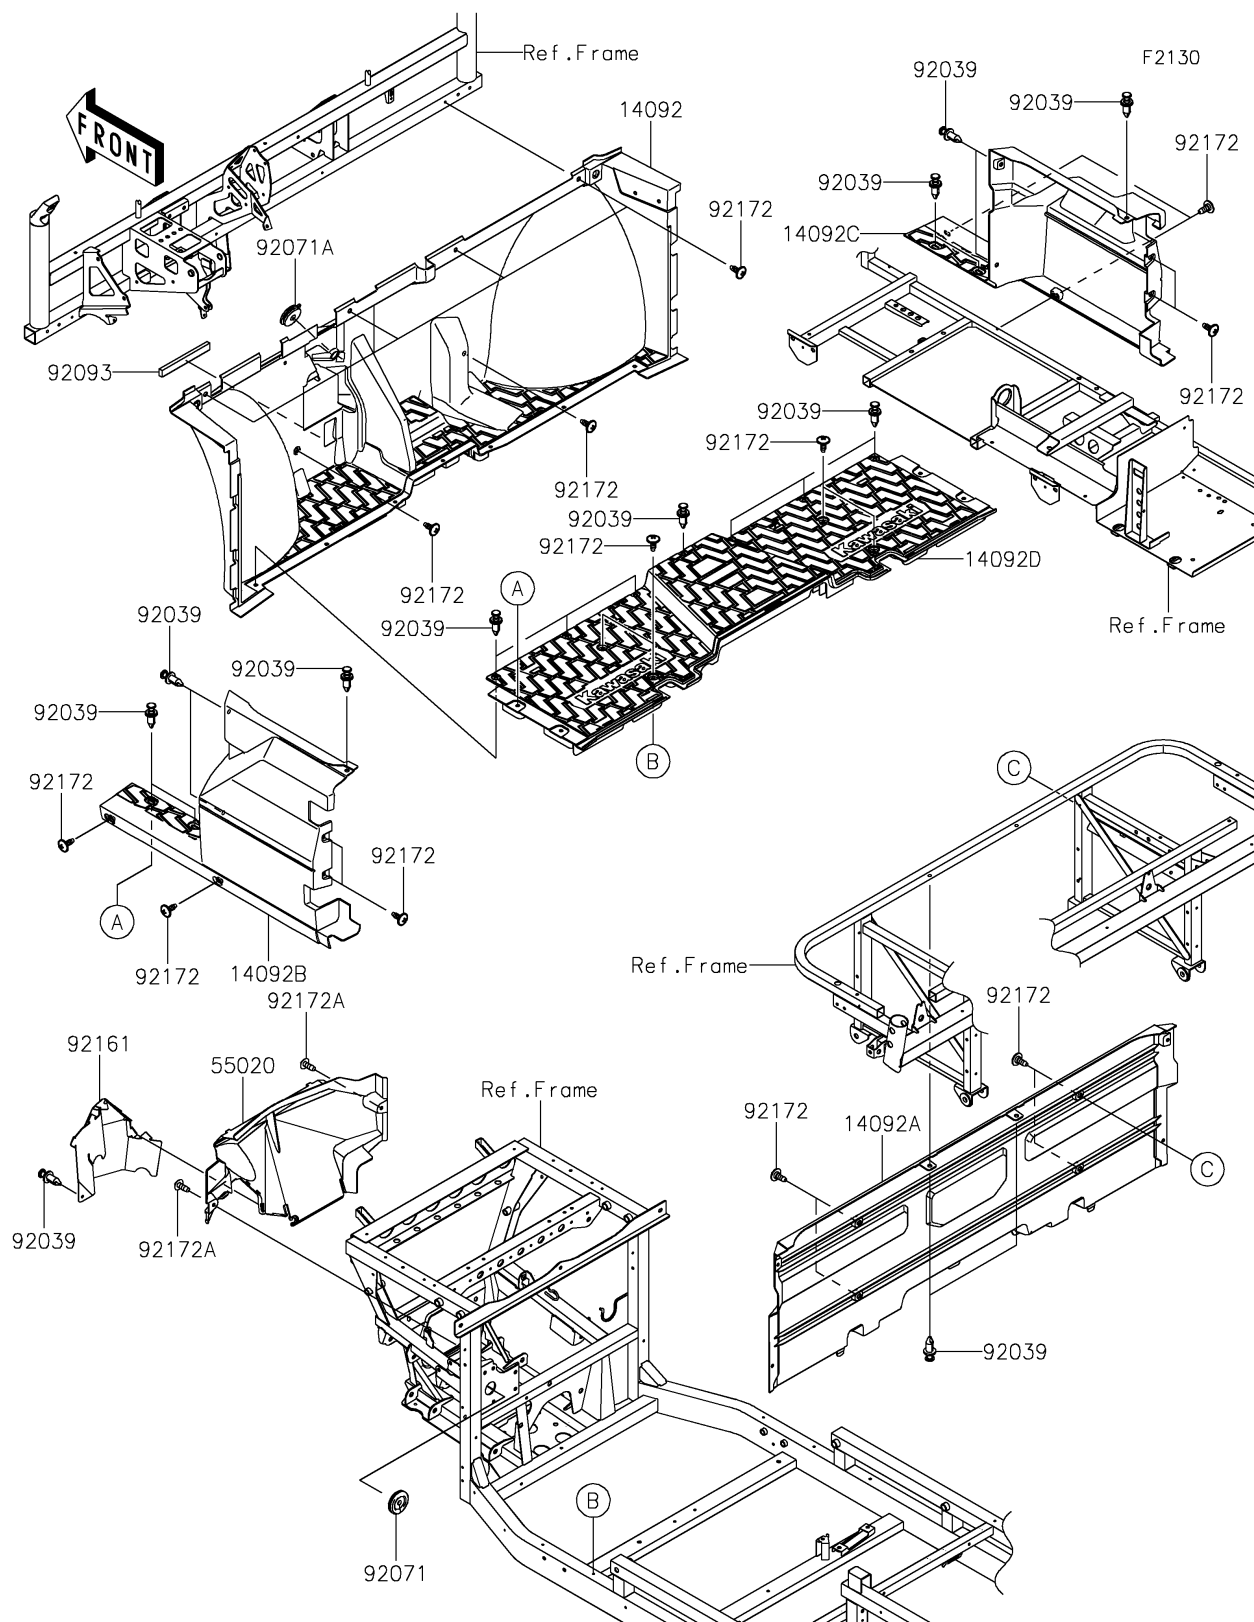

## 2018 MULE PRO-FXT™ EPS CAMO PARTS DIAGRAM

Frame Fittings(Front)

## 2018 MULE PRO-FXT™ EPS CAMO PARTS LIST

Frame Fittings(Front)

ITEM NAME	PART NUMBER	QUANTITY
COVER,FR FLOOR (Ref # 14092)	14092-1184	1
COVER,FR SEAT (Ref # 14092A)	14092-1185	1
COVER,SIDE,LH,FR (Ref # 14092B)	14092-1188	1
COVER,SIDE,RH,FR (Ref # 14092C)	14092-1189	1
COVER,FLOOR,BOTTOM (Ref # 14092D)	14092-1196	1
GUARD (Ref # 55020)	55020-0961	1
RIVET (Ref # 92039)	92039-0776	1
GROMMET,9X45X9 (Ref # 92071)	92071-0728	1
GROMMET,8X22X8 (Ref # 92071A)	92071-0753	1
SEAL,10X20X165 (Ref # 92093)	92093-0617	1
DAMPER (Ref # 92161)	92161-1649	1
SCREW,6X16 (Ref # 92172)	92172-0711	1
SCREW,TAPPING,6X16 (Ref # 92172A)	92172-0739	1