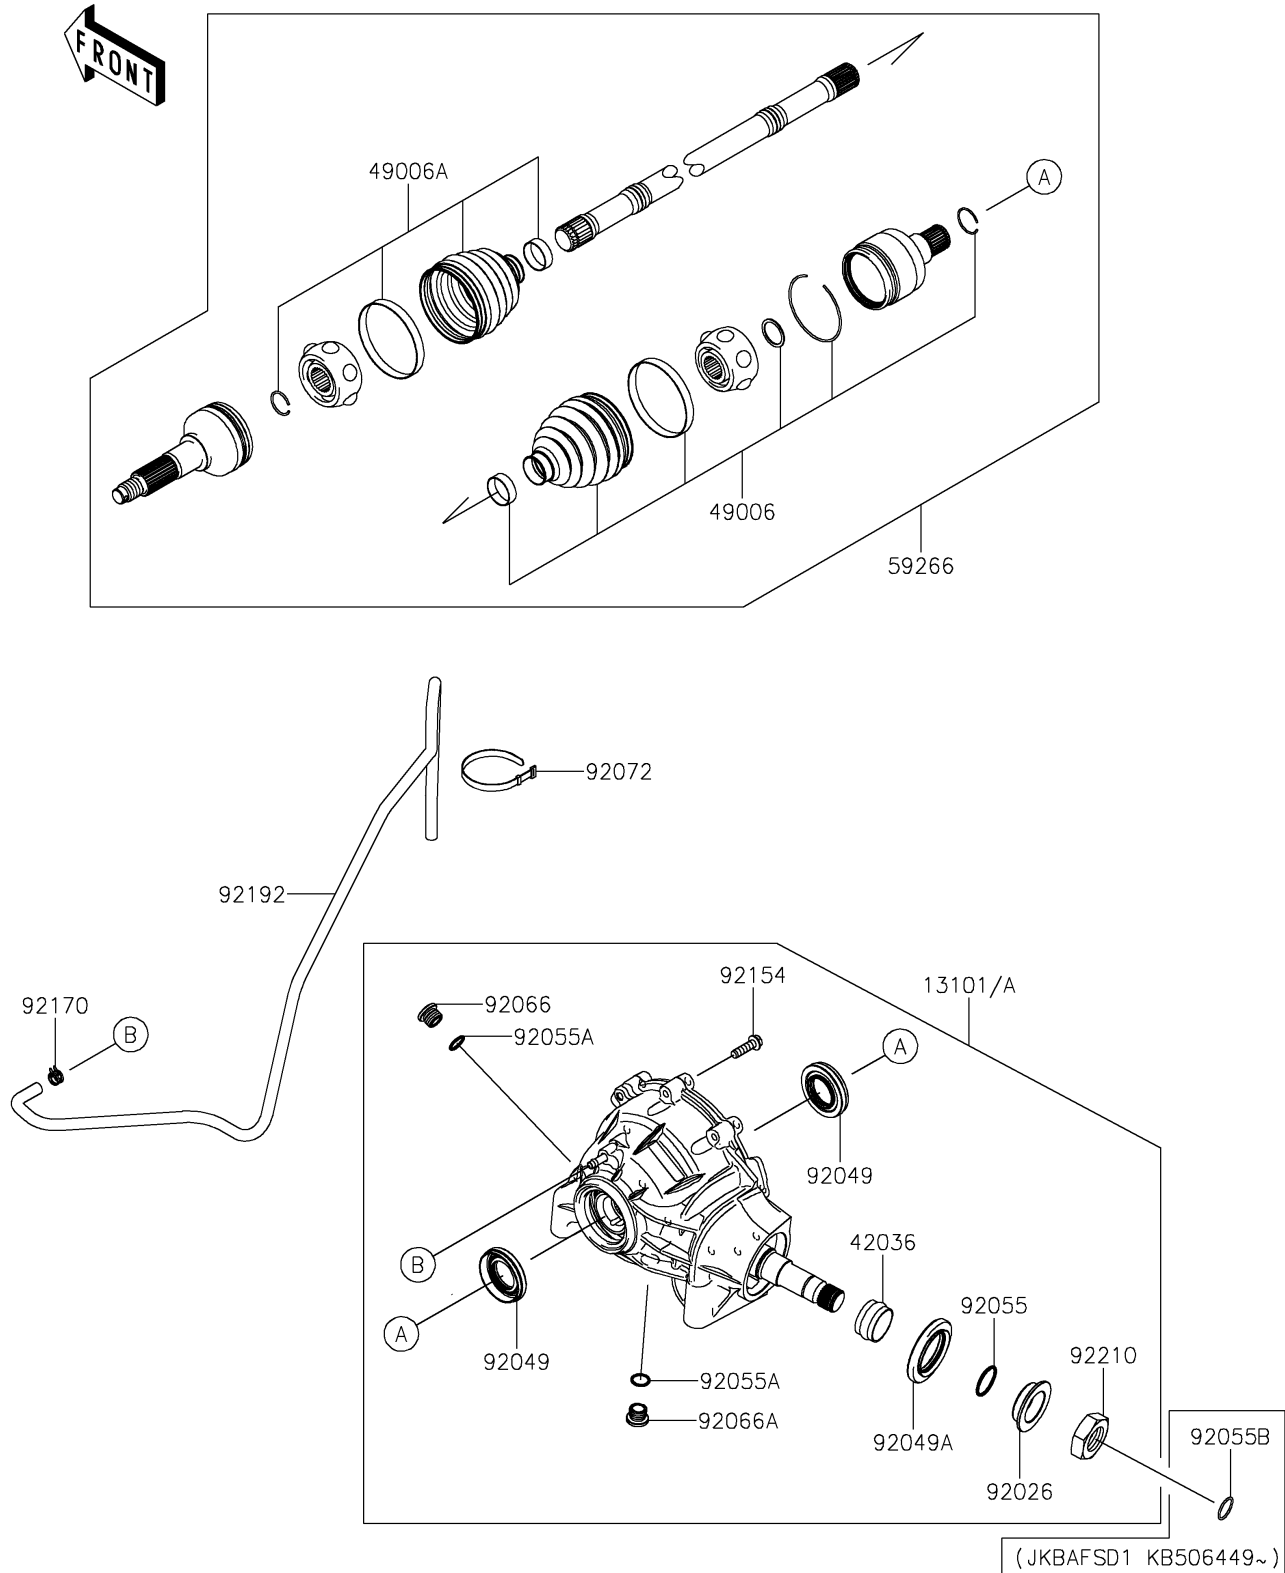

2019 MULE PRO-FXT™ EPS CAMO PARTS DIAGRAM

Drive Shaft-Front

E3136

2019 MULE PRO-FXT™ EPS CAMO PARTS LIST

Drive Shaft-Front

ITEM NAME	PART NUMBER	QUANTITY
GEAR-ASSY,FRONT DIFFERENTIAL (Ref # 13101)	13101-0662	1
GEAR-ASSY,FRONT DIFFERENTIAL (Ref # 13101A)	13101-0680	1
SLEEVE (Ref # 42036)	42036-0741	1
BOOT,INSIDE (Ref # 49006)	49006-0578	1
BOOT,OUTSIDE (Ref # 49006A)	49006-0584	1
JOINT-BALL,FR (Ref # 59266)	59266-0710	1
SPACER (Ref # 92026)	92026-0776	1
SEAL-OIL,33X60X7 (Ref # 92049)	92049-0760	1
SEAL-OIL,44X72X7 (Ref # 92049A)	92049-0766	1
RING-O (Ref # 92055)	92055-0788	1
RING-O,15.3X2.2 (Ref # 92055A)	92055-0830	1
RING-O,22.1X1.9 (Ref # 92055B)	92055-1617	1
PLUG (Ref # 92066)	92066-0777	1
PLUG (Ref # 92066A)	92066-0778	1
BAND,L=186 (Ref # 92072)	92072-056	1
BOLT,FLANGED,8X30 (Ref # 92154)	92154-1370	1
CLAMP (Ref # 92170)	92170-2082	1
TUBE,BREATHER (Ref # 92192)	92192-1341	1
NUT (Ref # 92210)	92210-0894	1