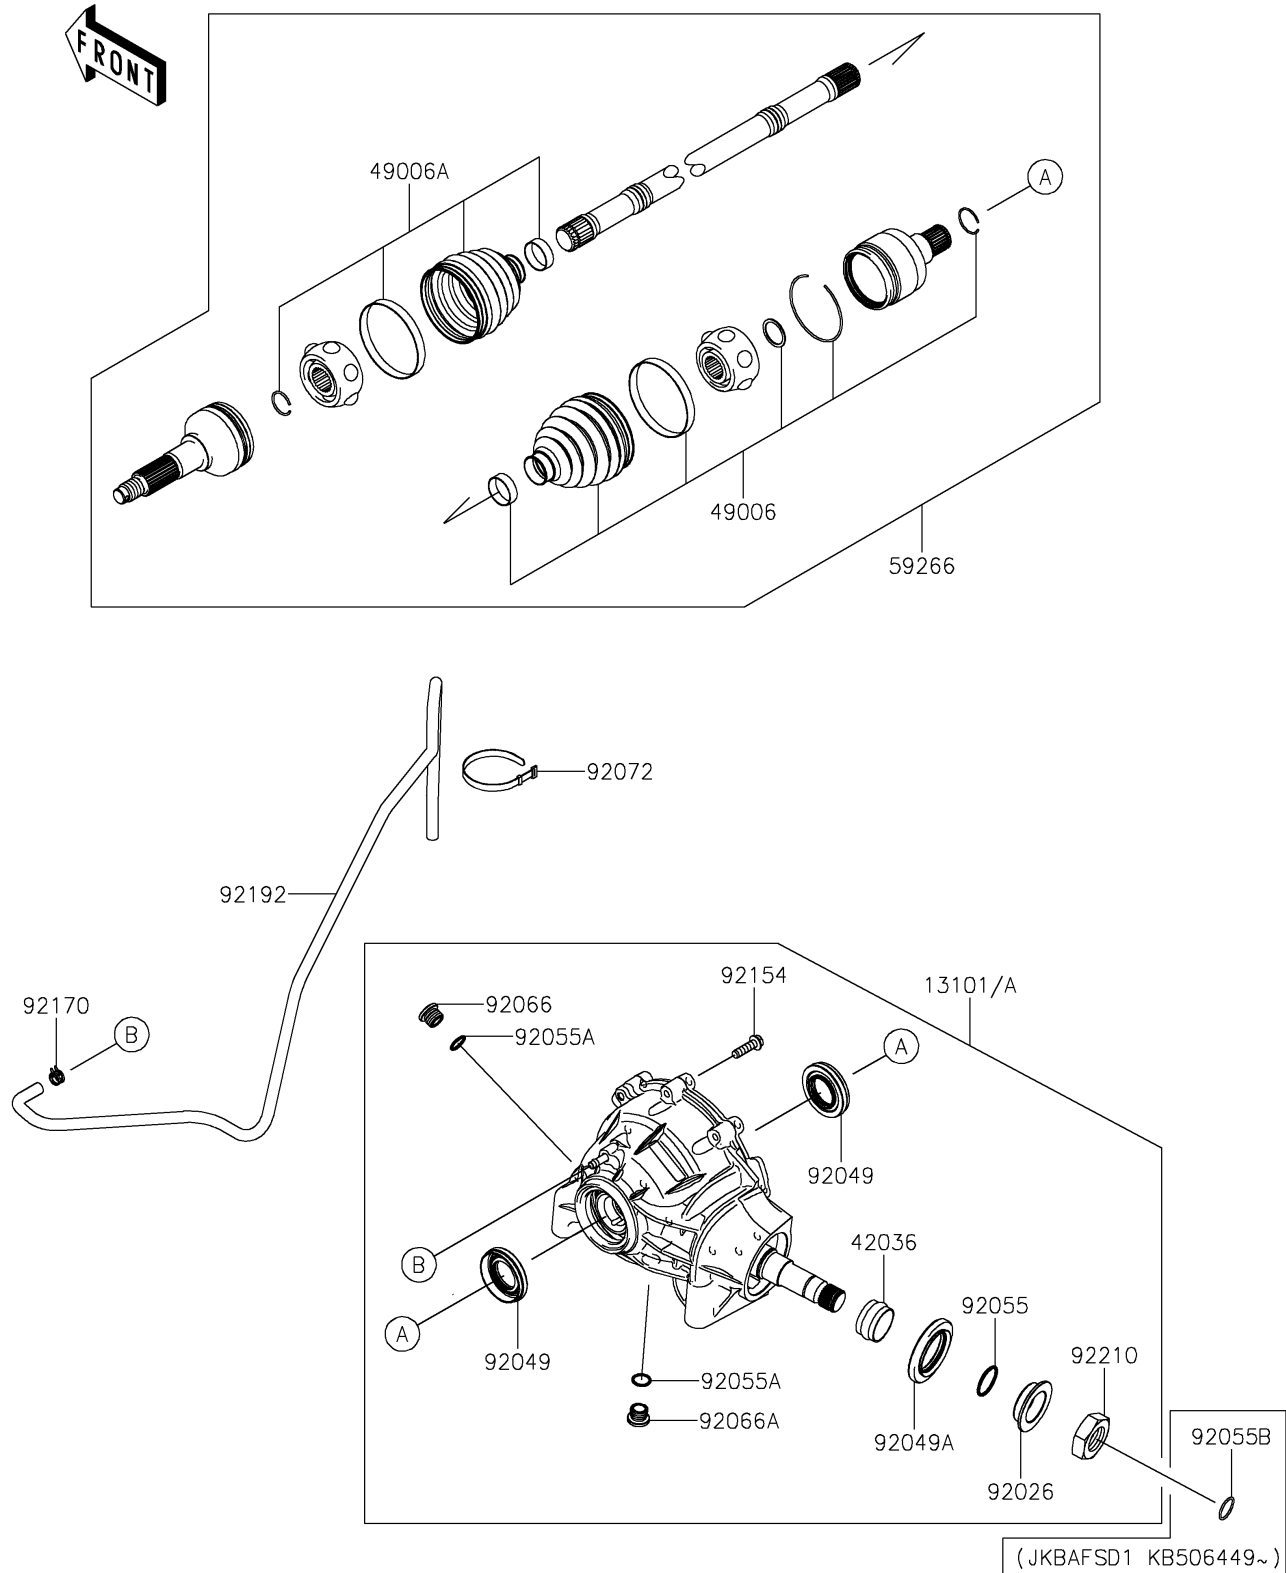

2018 MULE PRO-FXT™ EPS CAMO PARTS DIAGRAM

Drive Shaft-Front

E3136

2018 MULE PRO-FXT™ EPS CAMO PARTS LIST

Drive Shaft-Front

ITEM NAME	PART NUMBER	QUANTITY
GEAR-ASSY,FRONT DIFFERENTIAL (Ref # 13101)	13101-0662	1
SLEEVE (Ref # 42036)	42036-0741	1
BOOT,INSIDE (Ref # 49006)	49006-0578	1
BOOT,OUTSIDE (Ref # 49006A)	49006-0584	1
JOINT-BALL,FR (Ref # 59266)	59266-0710	1
SPACER (Ref # 92026)	92026-0776	1
SEAL-OIL,33X60X7 (Ref # 92049)	92049-0760	1
SEAL-OIL,44X72X7 (Ref # 92049A)	92049-0766	1
RING-O (Ref # 92055)	92055-0788	1
RING-O,15.3X2.2 (Ref # 92055A)	92055-0830	1
PLUG (Ref # 92066)	92066-0777	1
PLUG (Ref # 92066A)	92066-0778	1
BAND,L=186 (Ref # 92072)	92072-056	1
BOLT,FLANGED,8X30 (Ref # 92154)	92154-1370	1
CLAMP (Ref # 92170)	92170-2082	1
TUBE,BREATHER (Ref # 92192)	92192-1341	1
NUT (Ref # 92210)	92210-0894	1