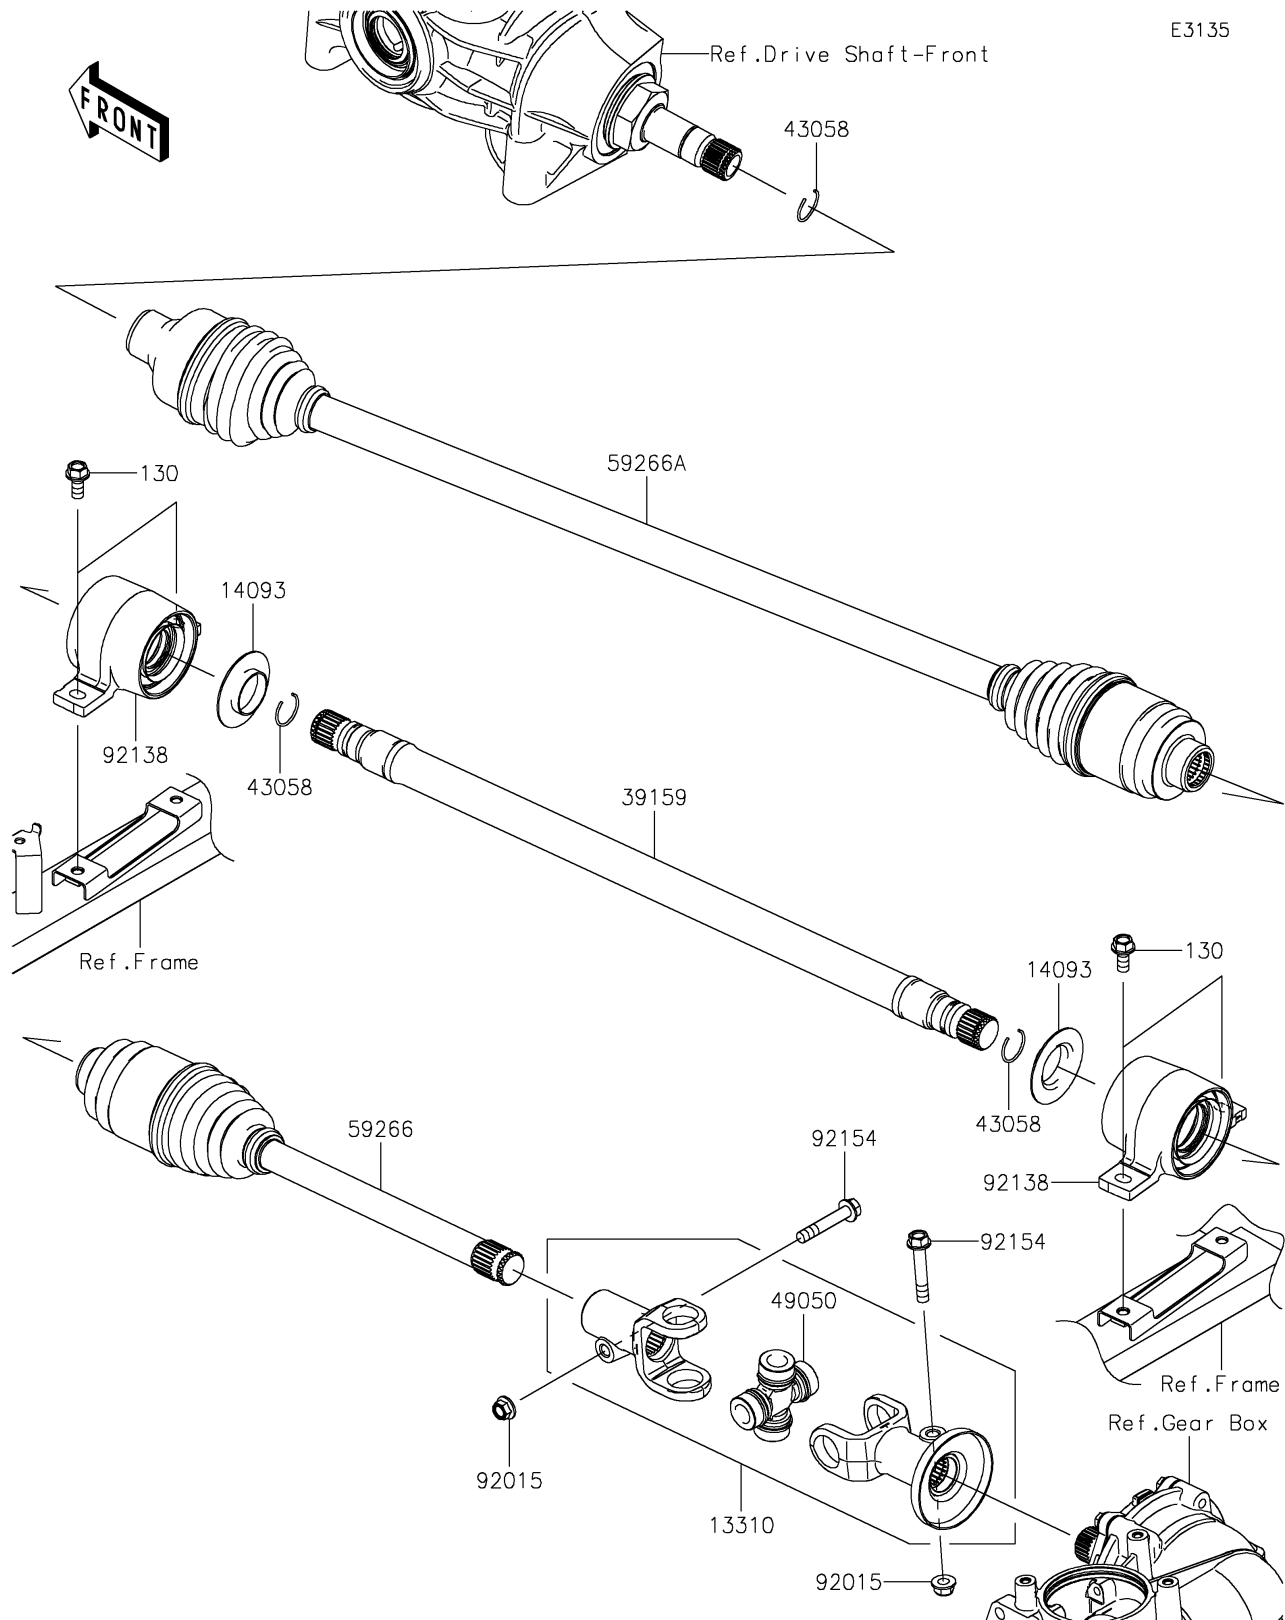

## 2019 MULE PRO-FXT™ EPS CAMO PARTS DIAGRAM

Drive Shaft-Propeller

E3135

## 2019 MULE PRO-FXT™ EPS CAMO PARTS LIST

Drive Shaft-Propeller

ITEM NAME	PART NUMBER	QUANTITY
BOLT-FLANGED,8X18 (Ref # 130)	130BA0818	1
SHAFT-ASSY (Ref # 13310)	13310-0038	1
COVER,SIDE RIP (Ref # 14093)	14093-0006	1
SHAFT-DRIVE (Ref # 39159)	39159-0045	1
RING (Ref # 43058)	43058-0018	1
SPIDER (Ref # 49050)	49050-0034	1
JOINT-BALL,T/M SIDE (Ref # 59266)	59266-0716	1
JOINT-BALL,FR DIFF SIDE (Ref # 59266A)	59266-0735	1
NUT,8MM (Ref # 92015)	92015-1432	1
BEARING-COMP (Ref # 92138)	92138-0002	1
BOLT,FLANGED,8X46 (Ref # 92154)	92154-1365	1