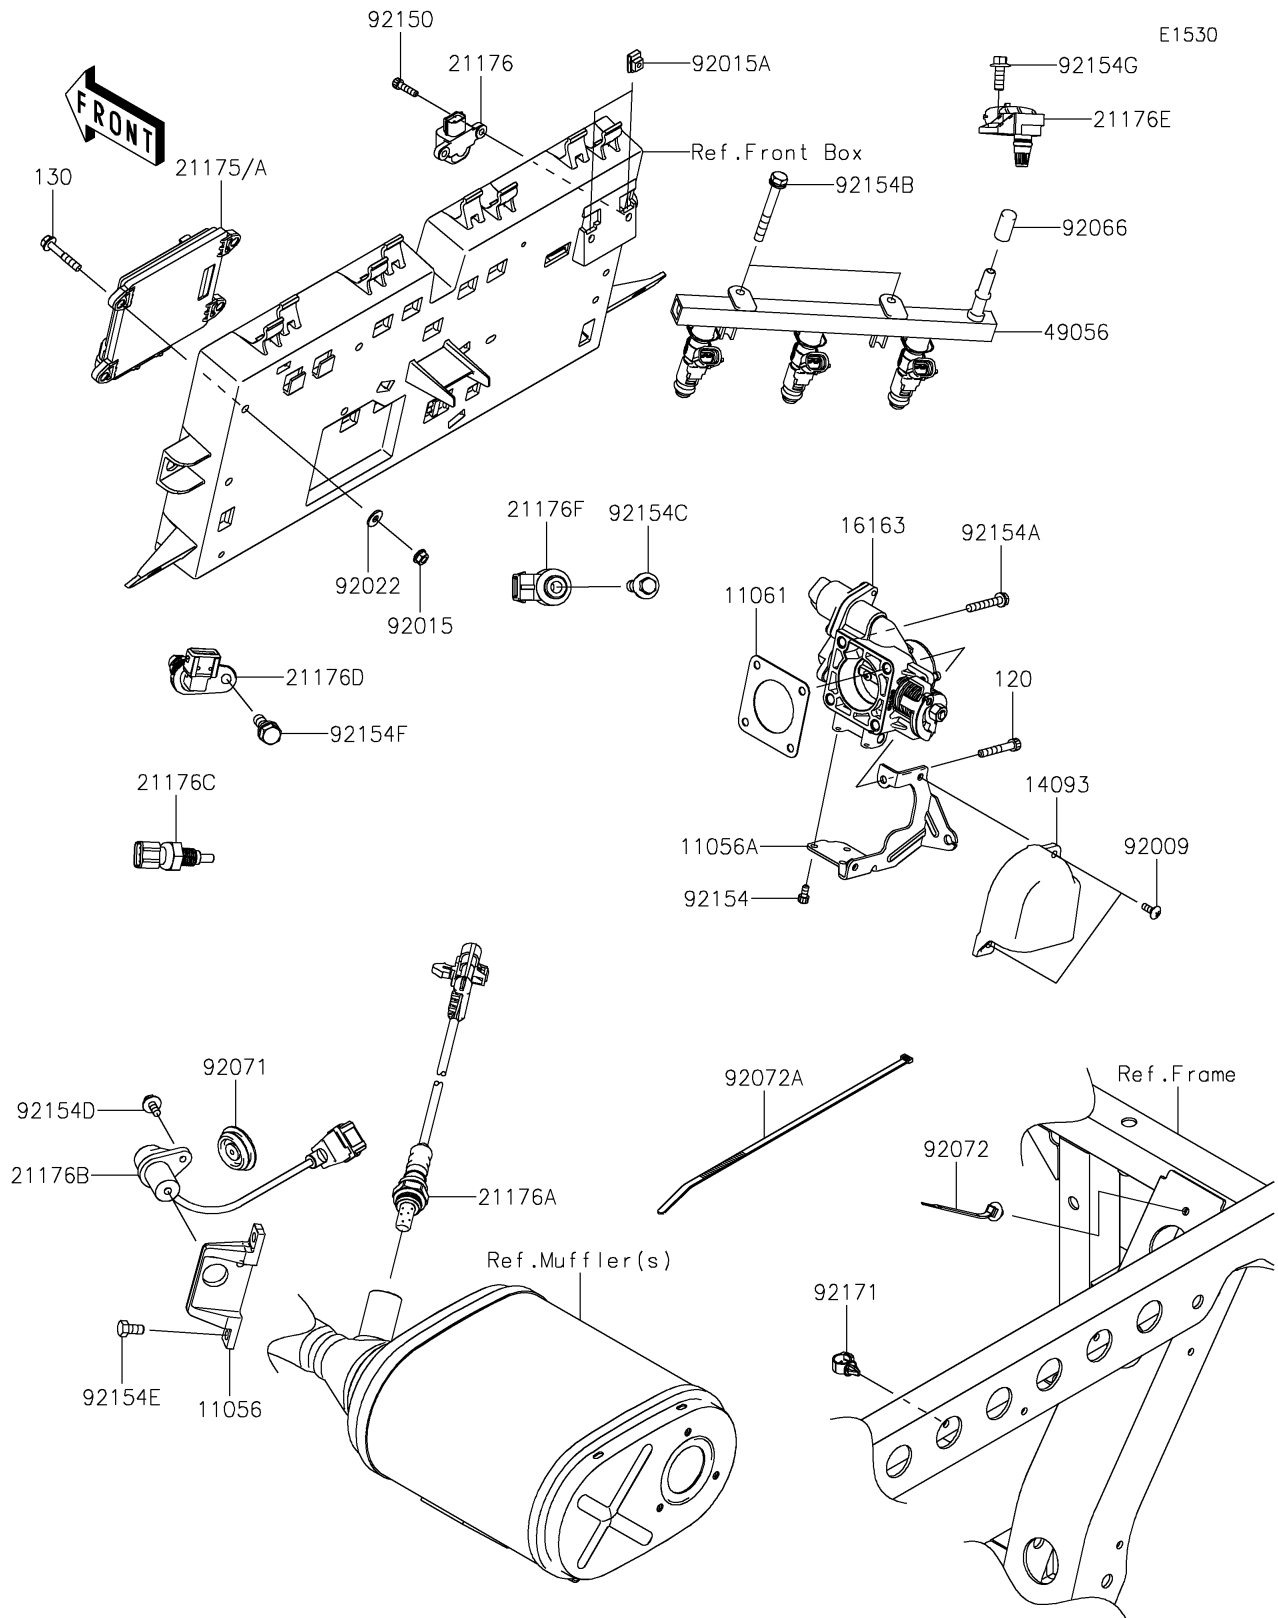

2019 MULE PRO-FXT™ EPS CAMO PARTS DIAGRAM

Fuel Injection

2019 MULE PRO-FXT™ EPS CAMO PARTS LIST

Fuel Injection

ITEM NAME	PART NUMBER	QUANTITY
BRACKET,CRANKSHAFT POSITION (Ref # 11056)	11056-2680	1
BRACKET,THROTTLE CABLE (Ref # 11056A)	11056-7495	1
GASKET,THROTTLE (Ref # 11061)	11061-0954	1
BOLT-SOCKET,6X40 (Ref # 120)	120CA0640	1
BOLT-FLANGED,6X35 (Ref # 130)	130BA0635	1
COVER,THROTTLE (Ref # 14093)	14093-0043	1
THROTTLE-ASSY (Ref # 16163)	16163-0816	1
CONTROL UNIT-ELECTRONIC,DFI (Ref # 21175)	21175-1167	1
CONTROL UNIT-ELECTRONIC,DFI (Ref # 21175A)	21175-1180	1
SENSOR,VEHICLE-DOWN (Ref # 21176)	21176-0026	1
SENSOR,OXYGEN (Ref # 21176A)	21176-0773	1
SENSOR,CRANKSHAFT POSITION (Ref # 21176B)	21176-0795	1
SENSOR,WATER TEMP (Ref # 21176C)	21176-0796	1
SENSOR,CAMSHAFT POSITION (Ref # 21176D)	21176-0797	1
SENSOR,AIR INTAKE TEMP (Ref # 21176E)	21176-0798	1
SENSOR,EXPLOSION (Ref # 21176F)	21176-0799	1
PIPE-INJECTION (Ref # 49056)	49056-0038	1
SCREW,5X14,WHITE (Ref # 92009)	92009-1366	1
NUT,FLANGED,6MM (Ref # 92015)	92015-1367	1
NUT,5MM (Ref # 92015A)	92015-1627	1
WASHER (Ref # 92022)	92022-2247	1
PLUG (Ref # 92066)	92066-0810	1
GROMMET (Ref # 92071)	92071-0730	1
BAND,OS170-FT7(BLACK) (Ref # 92072)	92072-1414	1
BAND,L=292.1 (Ref # 92072A)	92072-3509	1
BOLT,SOCKET,5X20 (Ref # 92150)	92150-1019	1
BOLT,SOCKET,5X10 (Ref # 92154)	92154-1396	1
BOLT,6X38 (Ref # 92154A)	92154-1589	1
BOLT,6X50 (Ref # 92154B)	92154-1591	1

2019 MULE PRO-FXT™ EPS CAMO PARTS LIST

Fuel Injection

ITEM NAME	PART NUMBER	QUANTITY
BOLT,FLANGED,8X30 (Ref # 92154C)	92154-1592	1
BOLT,FLANGED,6X12 (Ref # 92154D)	92154-1593	1
BOLT,6X12 (Ref # 92154E)	92154-1594	1
BOLT,8X16 (Ref # 92154F)	92154-1595	1
BOLT,FLANGED,6X16 (Ref # 92154G)	92154-1596	1
CLAMP,13MM DIA. (Ref # 92171)	92171-1415	1