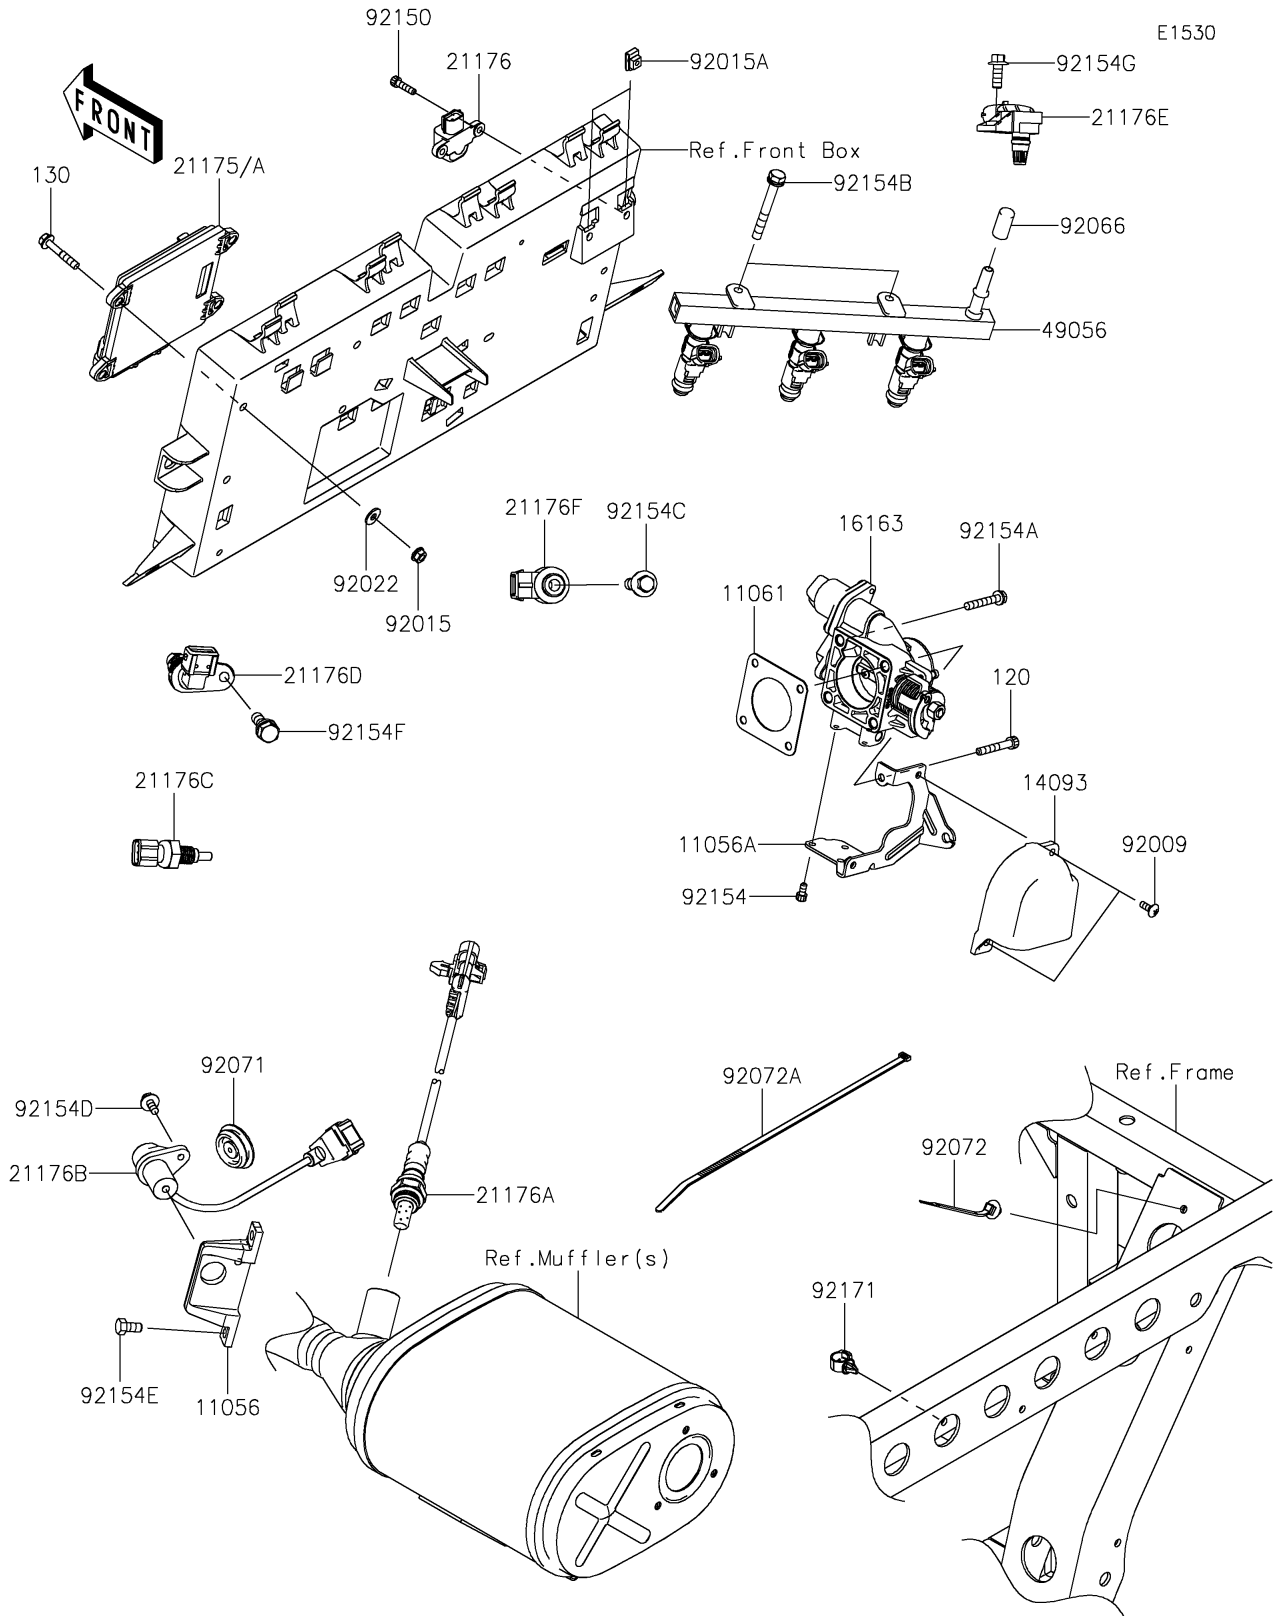

2018 MULE PRO-FXT™ EPS CAMO PARTS DIAGRAM

Fuel Injection

2018 MULE PRO-FXT™ EPS CAMO PARTS LIST

Fuel Injection

ITEM NAME	PART NUMBER	QUANTITY
BRACKET,CRANKSHAFT POSITION (Ref # 11056)	11056-2680	1
BRACKET,THROTTLE CABLE (Ref # 11056A)	11056-7495	1
GASKET,THROTTLE (Ref # 11061)	11061-0954	1
BOLT-SOCKET,6X40 (Ref # 120)	120CA0640	1
BOLT-FLANGED,6X35 (Ref # 130)	130BA0635	1
COVER,THROTTLE (Ref # 14093)	14093-0043	1
THROTTLE-ASSY (Ref # 16163)	16163-0816	1
CONTROL UNIT-ELECTRONIC,DFI (Ref # 21175)	21175-1167	1
CONTROL UNIT-ELECTRONIC,DFI (Ref # 21175A)	21175-1180	1
SENSOR,VEHICLE-DOWN (Ref # 21176)	21176-0026	1
SENSOR,OXYGEN (Ref # 21176A)	21176-0773	1
SENSOR,CRANKSHAFT POSITION (Ref # 21176B)	21176-0795	1
SENSOR,WATER TEMP (Ref # 21176C)	21176-0796	1
SENSOR,CAMSHAFT POSITION (Ref # 21176D)	21176-0797	1
SENSOR,AIR INTAKE TEMP (Ref # 21176E)	21176-0798	1
SENSOR,EXPLOSION (Ref # 21176F)	21176-0799	1
PIPE-INJECTION (Ref # 49056)	49056-0038	1
SCREW,5X14,WHITE (Ref # 92009)	92009-1366	1
NUT,FLANGED,6MM (Ref # 92015)	92015-1367	1
NUT,5MM (Ref # 92015A)	92015-1627	1
WASHER (Ref # 92022)	92022-2247	1
PLUG (Ref # 92066)	92066-0810	1
GROMMET (Ref # 92071)	92071-0730	1
BAND,OS170-FT7(BLACK) (Ref # 92072)	92072-1414	1
BAND,L=292.1 (Ref # 92072A)	92072-3509	1
BOLT,SOCKET,5X20 (Ref # 92150)	92150-1019	1
BOLT,SOCKET,5X10 (Ref # 92154)	92154-1396	1
BOLT,6X38 (Ref # 92154A)	92154-1589	1
BOLT,6X50 (Ref # 92154B)	92154-1591	1

2018 MULE PRO-FXT™ EPS CAMO PARTS LIST

Fuel Injection

ITEM NAME	PART NUMBER	QUANTITY
BOLT,FLANGED,8X30 (Ref # 92154C)	92154-1592	1
BOLT,FLANGED,6X12 (Ref # 92154D)	92154-1593	1
BOLT,6X12 (Ref # 92154E)	92154-1594	1
BOLT,8X16 (Ref # 92154F)	92154-1595	1
BOLT,FLANGED,6X16 (Ref # 92154G)	92154-1596	1
CLAMP,13MM DIA. (Ref # 92171)	92171-1415	1