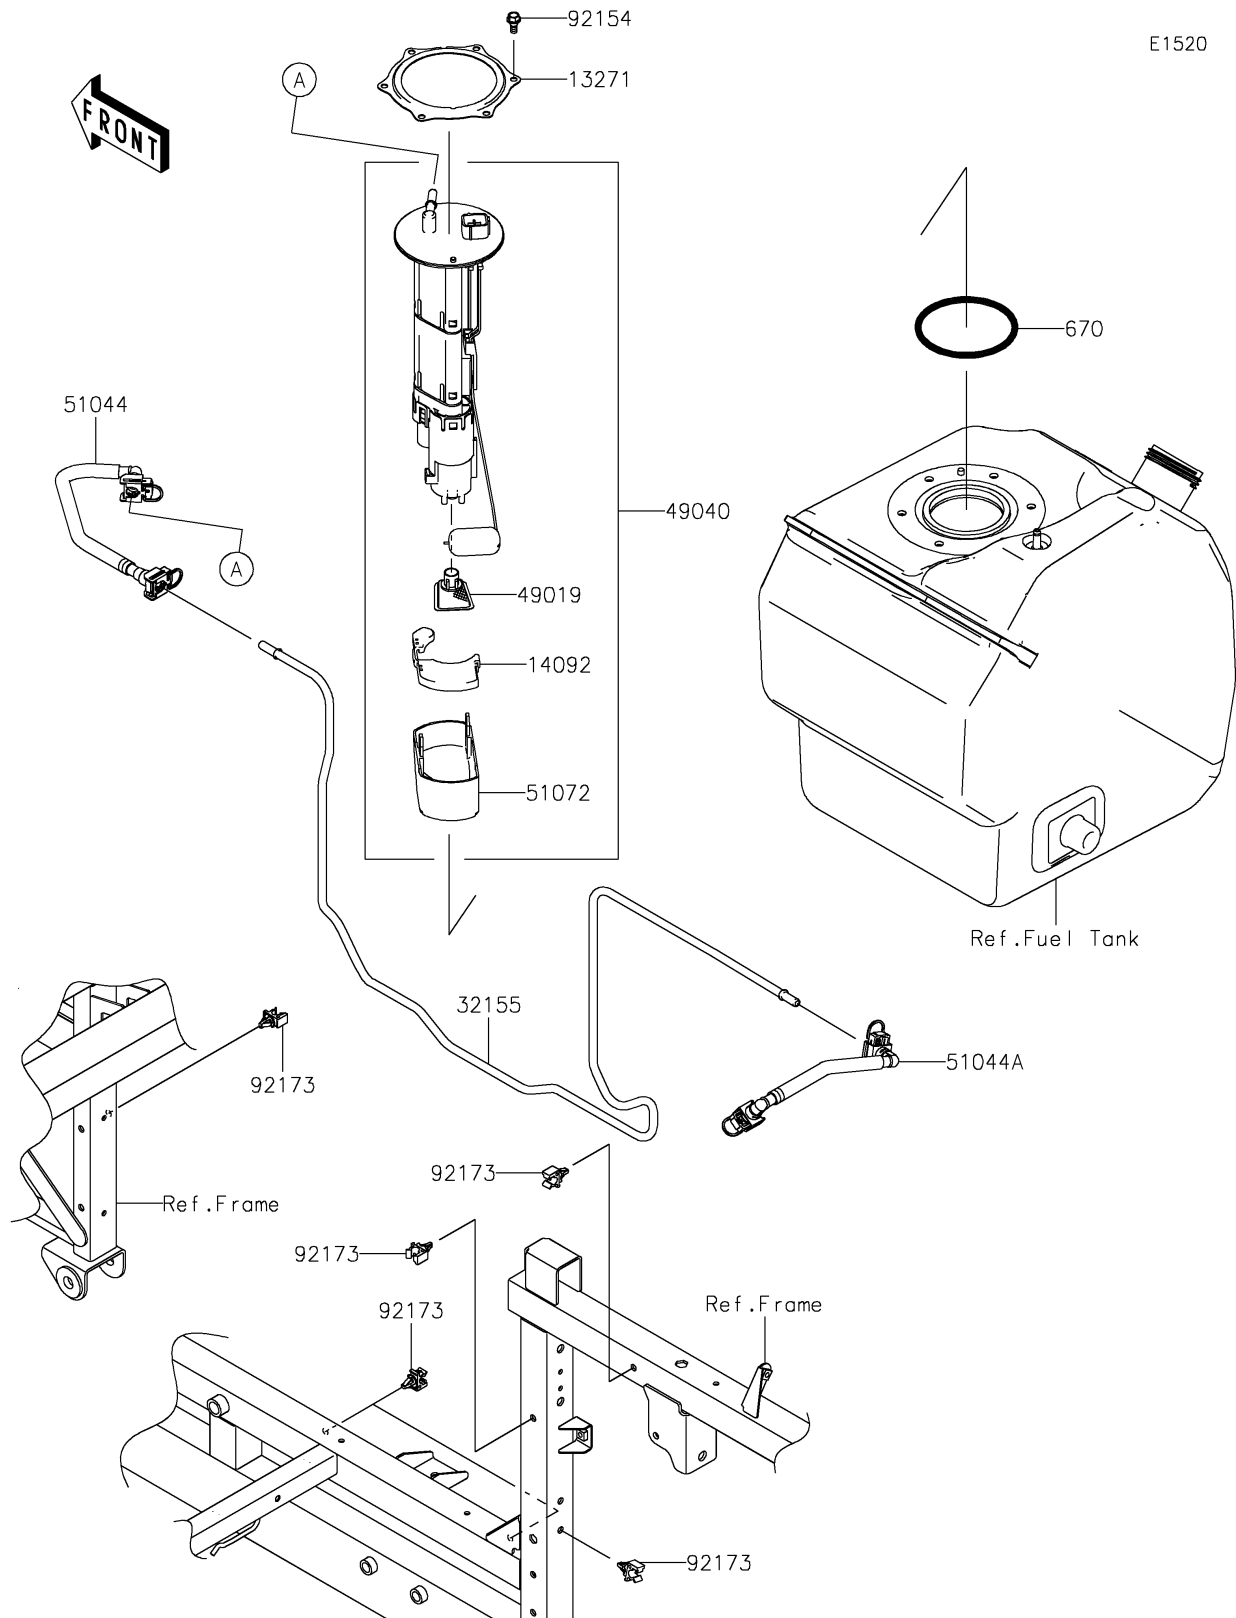

2019 MULE PRO-FXT™ EPS CAMO PARTS DIAGRAM

Fuel Pump

2019 MULE PRO-FXT™ EPS CAMO PARTS LIST

Fuel Pump

ITEM NAME	PART NUMBER	QUANTITY
PLATE (Ref # 13271)	13271-0980	1
COVER (Ref # 14092)	14092-1044	1
PIPE,FUEL (Ref # 32155)	32155-1619	1
FILTER-FUEL (Ref # 49019)	49019-0013	1
PUMP-FUEL (Ref # 49040)	49040-0733	1
TUBE-ASSY,TANK-PIPE (Ref # 51044)	51044-0833	1
TUBE-ASSY,PIPE-INJECTION PIPE (Ref # 51044A)	51044-0834	1
CHAMBER-FUEL (Ref # 51072)	51072-0003	1
O RING (Ref # 670)	670E5090	1
BOLT,FUEL PUMP (Ref # 92154)	92154-1326	1
CLAMP,FUEL PIPE (Ref # 92173)	92173-1213	1