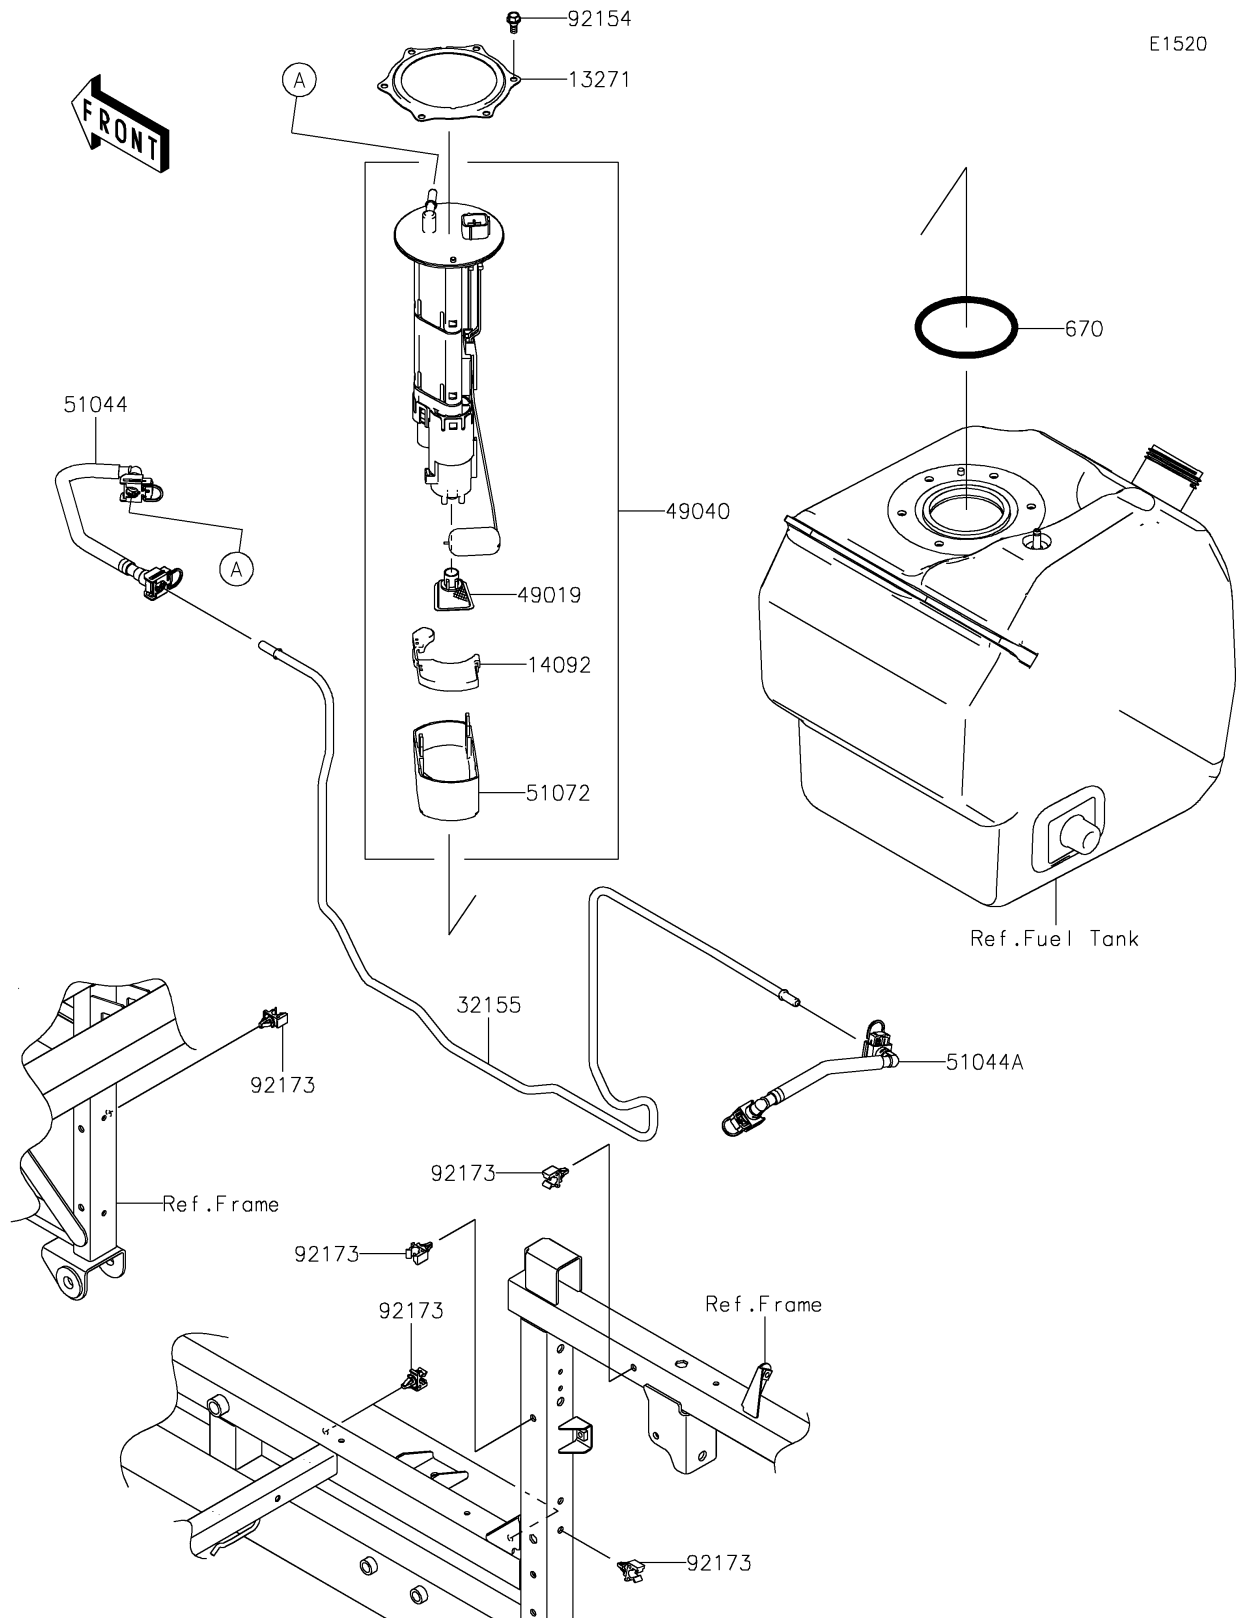

2018 MULE PRO-FXT™ EPS CAMO PARTS DIAGRAM

Fuel Pump

2018 MULE PRO-FXT™ EPS CAMO PARTS LIST

Fuel Pump

ITEM NAME	PART NUMBER	QUANTITY
PLATE (Ref # 13271)	13271-0980	1
COVER (Ref # 14092)	14092-1044	1
PIPE,FUEL (Ref # 32155)	32155-1619	1
FILTER-FUEL (Ref # 49019)	49019-0013	1
PUMP-FUEL (Ref # 49040)	49040-0733	1
TUBE-ASSY,TANK-PIPE (Ref # 51044)	51044-0833	1
TUBE-ASSY,PIPE-INJECTION PIPE (Ref # 51044A)	51044-0834	1
CHAMBER-FUEL (Ref # 51072)	51072-0003	1
O RING (Ref # 670)	670E5090	1
BOLT,FUEL PUMP (Ref # 92154)	92154-1326	1
CLAMP,FUEL PIPE (Ref # 92173)	92173-1213	1