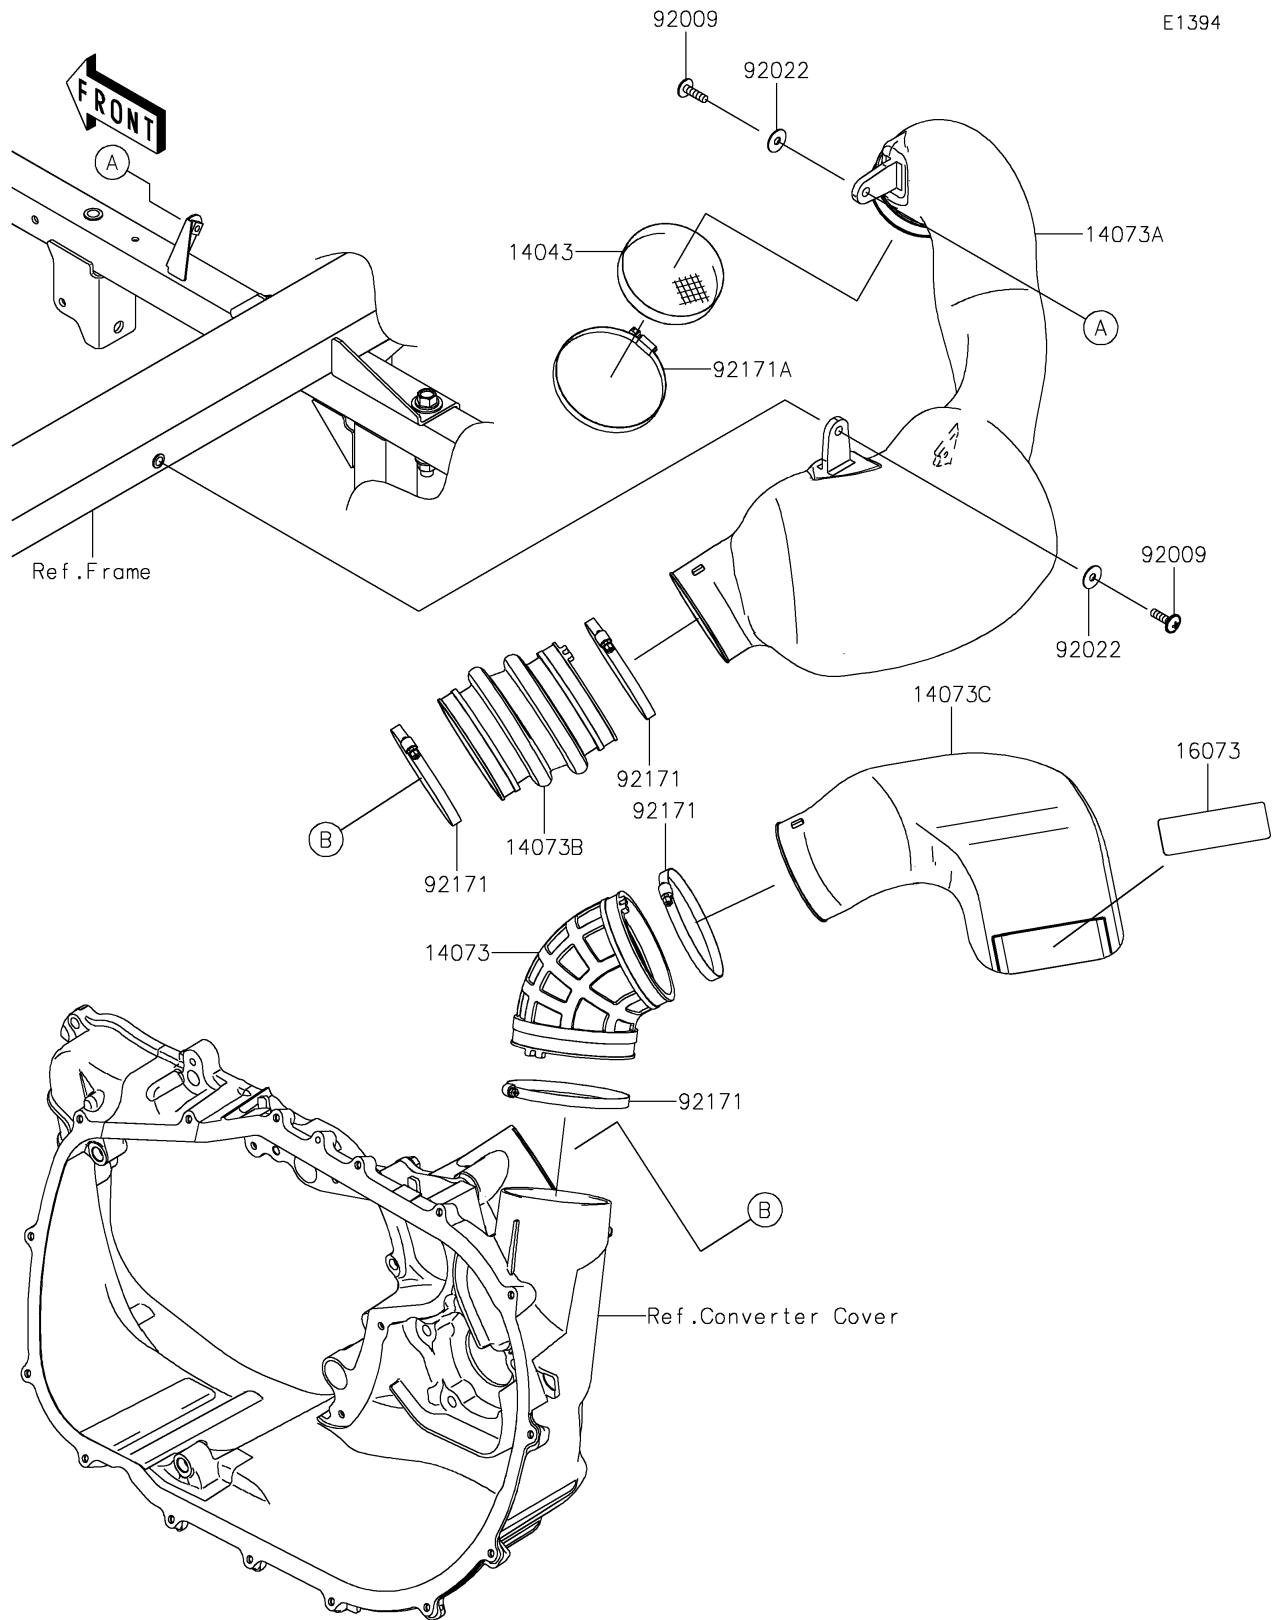

2019 MULE PRO-FXT™ EPS CAMO PARTS DIAGRAM

Air Cleaner-Belt Converter

E1394

2019 MULE PRO-FXT™ EPS CAMO PARTS LIST

Air Cleaner-Belt Converter

ITEM NAME	PART NUMBER	QUANTITY
FILTER (Ref # 14043)	14043-0013	1
DUCT,EXHAUST (Ref # 14073)	14073-0788	1
DUCT,INTAKE (Ref # 14073A)	14073-0789	1
DUCT,INTAKE (Ref # 14073B)	14073-0790	1
DUCT,EXHAUST (Ref # 14073C)	14073-0793	1
INSULATOR (Ref # 16073)	16073-0826	1
SCREW,6X22 (Ref # 92009)	92009-1441	1
WASHER,PLAIN,6.5X20X1 (Ref # 92022)	92022-165	1
CLAMP (Ref # 92171)	92171-1383	1
CLAMP (Ref # 92171A)	92171-3716	1