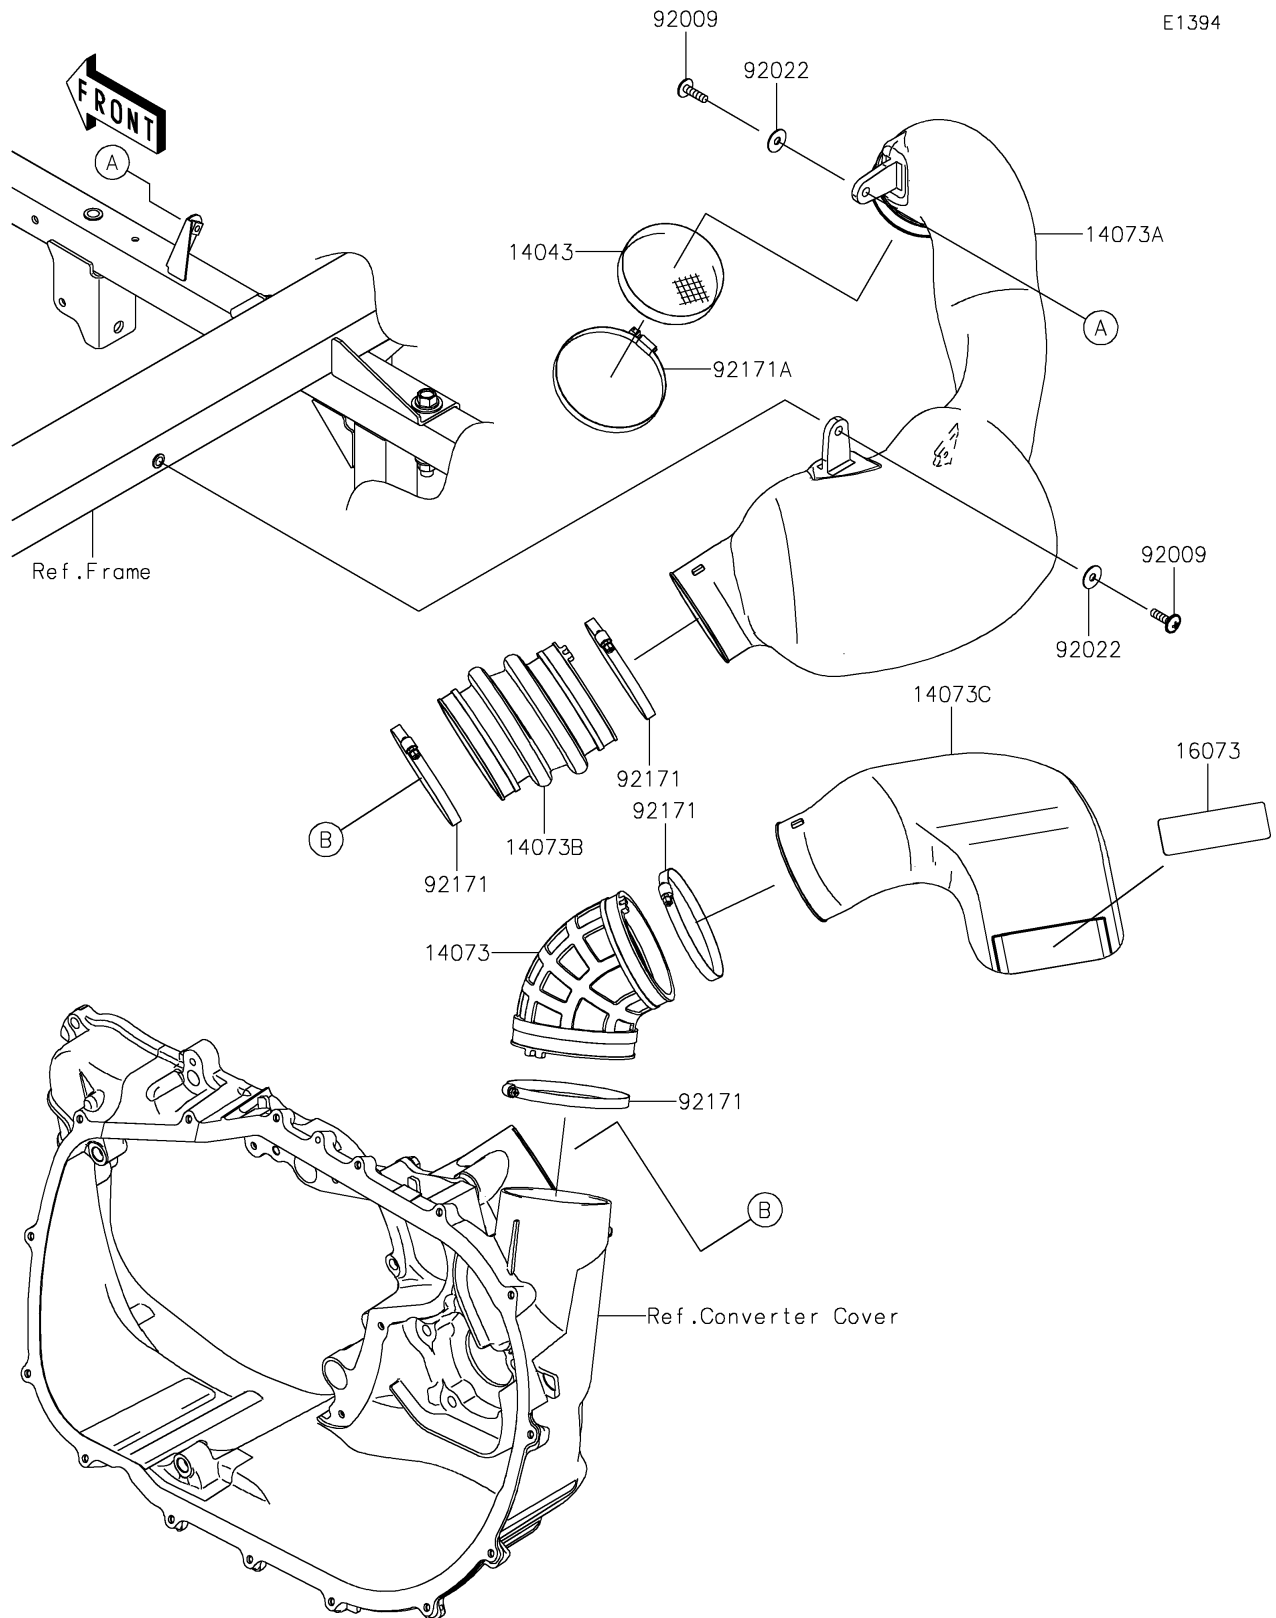

## 2018 MULE PRO-FXT™ EPS CAMO PARTS DIAGRAM

Air Cleaner-Belt Converter

E1394

## 2018 MULE PRO-FXT™ EPS CAMO PARTS LIST

Air Cleaner-Belt Converter

ITEM NAME	PART NUMBER	QUANTITY
FILTER (Ref # 14043)	14043-0013	1
DUCT,EXHAUST (Ref # 14073)	14073-0788	1
DUCT,INTAKE (Ref # 14073A)	14073-0789	1
DUCT,INTAKE (Ref # 14073B)	14073-0790	1
DUCT,EXHAUST (Ref # 14073C)	14073-0793	1
INSULATOR (Ref # 16073)	16073-0826	1
SCREW,6X22 (Ref # 92009)	92009-1441	1
WASHER,PLAIN,6.5X20X1 (Ref # 92022)	92022-165	1
CLAMP (Ref # 92171)	92171-1383	1
CLAMP (Ref # 92171A)	92171-3716	1