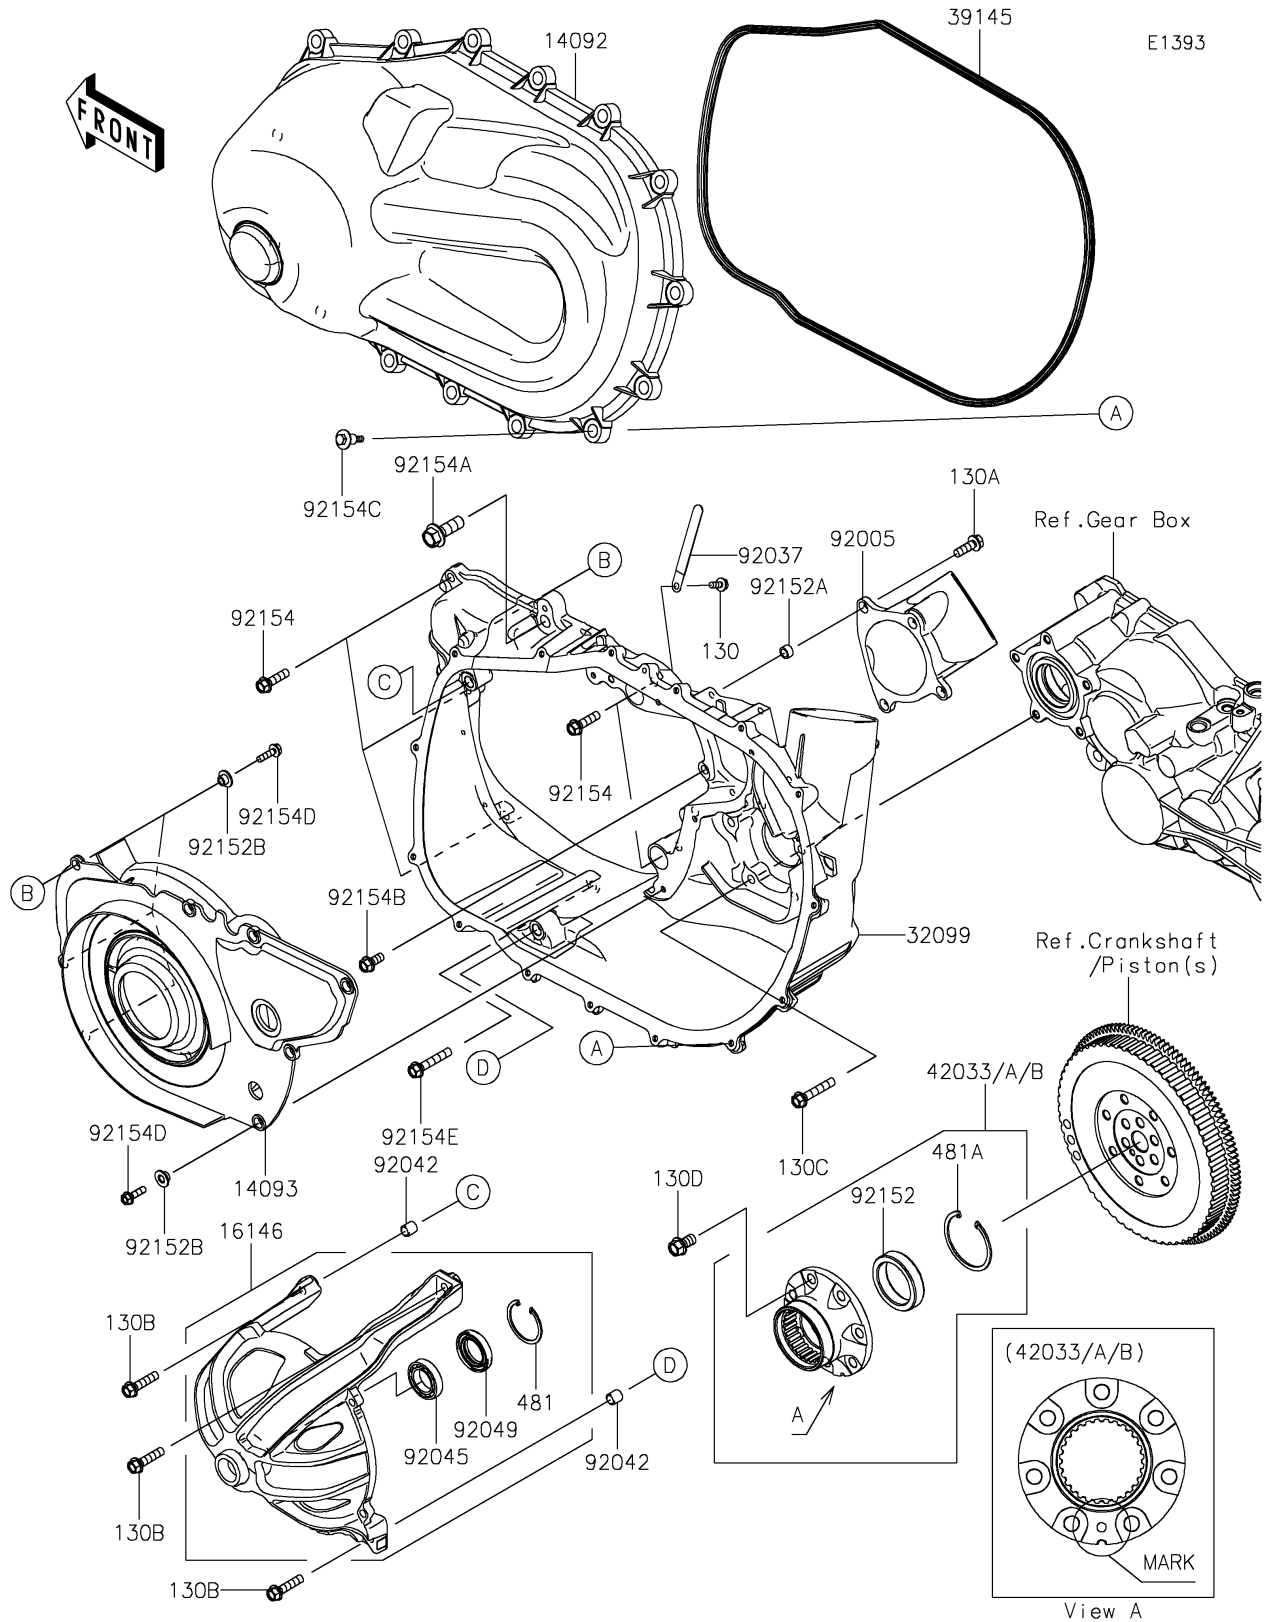

2019 MULE PRO-FXT™ EPS CAMO PARTS DIAGRAM

Converter Cover

2019 MULE PRO-FXT™ EPS CAMO PARTS LIST

Converter Cover

ITEM NAME	PART NUMBER	QUANTITY
BOLT-FLANGED,6X14 (Ref # 130)	130BA0614	1
BOLT-FLANGED,8X25 (Ref # 130A)	130BA0825	1
BOLT-FLANGED,8X35 (Ref # 130B)	130BA0835	1
BOLT-FLANGED,8X45 (Ref # 130C)	130BA0845	1
BOLT-FLANGED,10X18 (Ref # 130D)	130CA1018	1
COVER,CVT (Ref # 14092)	14092-1202	1
COVER (Ref # 14093)	14093-0717	1
COVER-ASSY (Ref # 16146)	16146-0734	1
CASE,CVT (Ref # 32099)	32099-0746	1
TRIM-SEAL (Ref # 39145)	39145-0047	1
COUPLING-ASSY,B MARK,WHITE (Ref # 42033)	42033-0582	1
COUPLING-ASSY,A MARK,BLUE (Ref # 42033A)	42033-0583	1
COUPLING-ASSY,C MARK,YELLOW (Ref # 42033B)	42033-0584	1
CIRCLIP-TYPE-C,45MM (Ref # 481)	481J4500	1
CIRCLIP (Ref # 481A)	481J6200	1
FITTING,INTAKE (Ref # 92005)	92005-0762	1
CLAMP (Ref # 92037)	92037-1993	1
PIN,DOWEL,12X14 (Ref # 92042)	92042-031	1
BEARING-BALL,#6905 (Ref # 92045)	92045-036	1
SEAL-OIL,HTC 28X45X8 (Ref # 92049)	92049-0767	1
COLLAR (Ref # 92152)	92152-1822	1
COLLAR,8.8X12.3X6.9 (Ref # 92152A)	92152-1853	1
COLLAR (Ref # 92152B)	92152-1931	1
BOLT,FLANGED,8X30 (Ref # 92154)	92154-0850	1
BOLT,FLANGED,12X35 (Ref # 92154A)	92154-1337	1
BOLT,FLANGED,8X18 (Ref # 92154B)	92154-1386	1
BOLT,CVT COVER (Ref # 92154C)	92154-1522	1
BOLT,FLANGED,6X22 (Ref # 92154D)	92154-1525	1
BOLT,FLANGED,8X45 (Ref # 92154E)	92154-1526	1