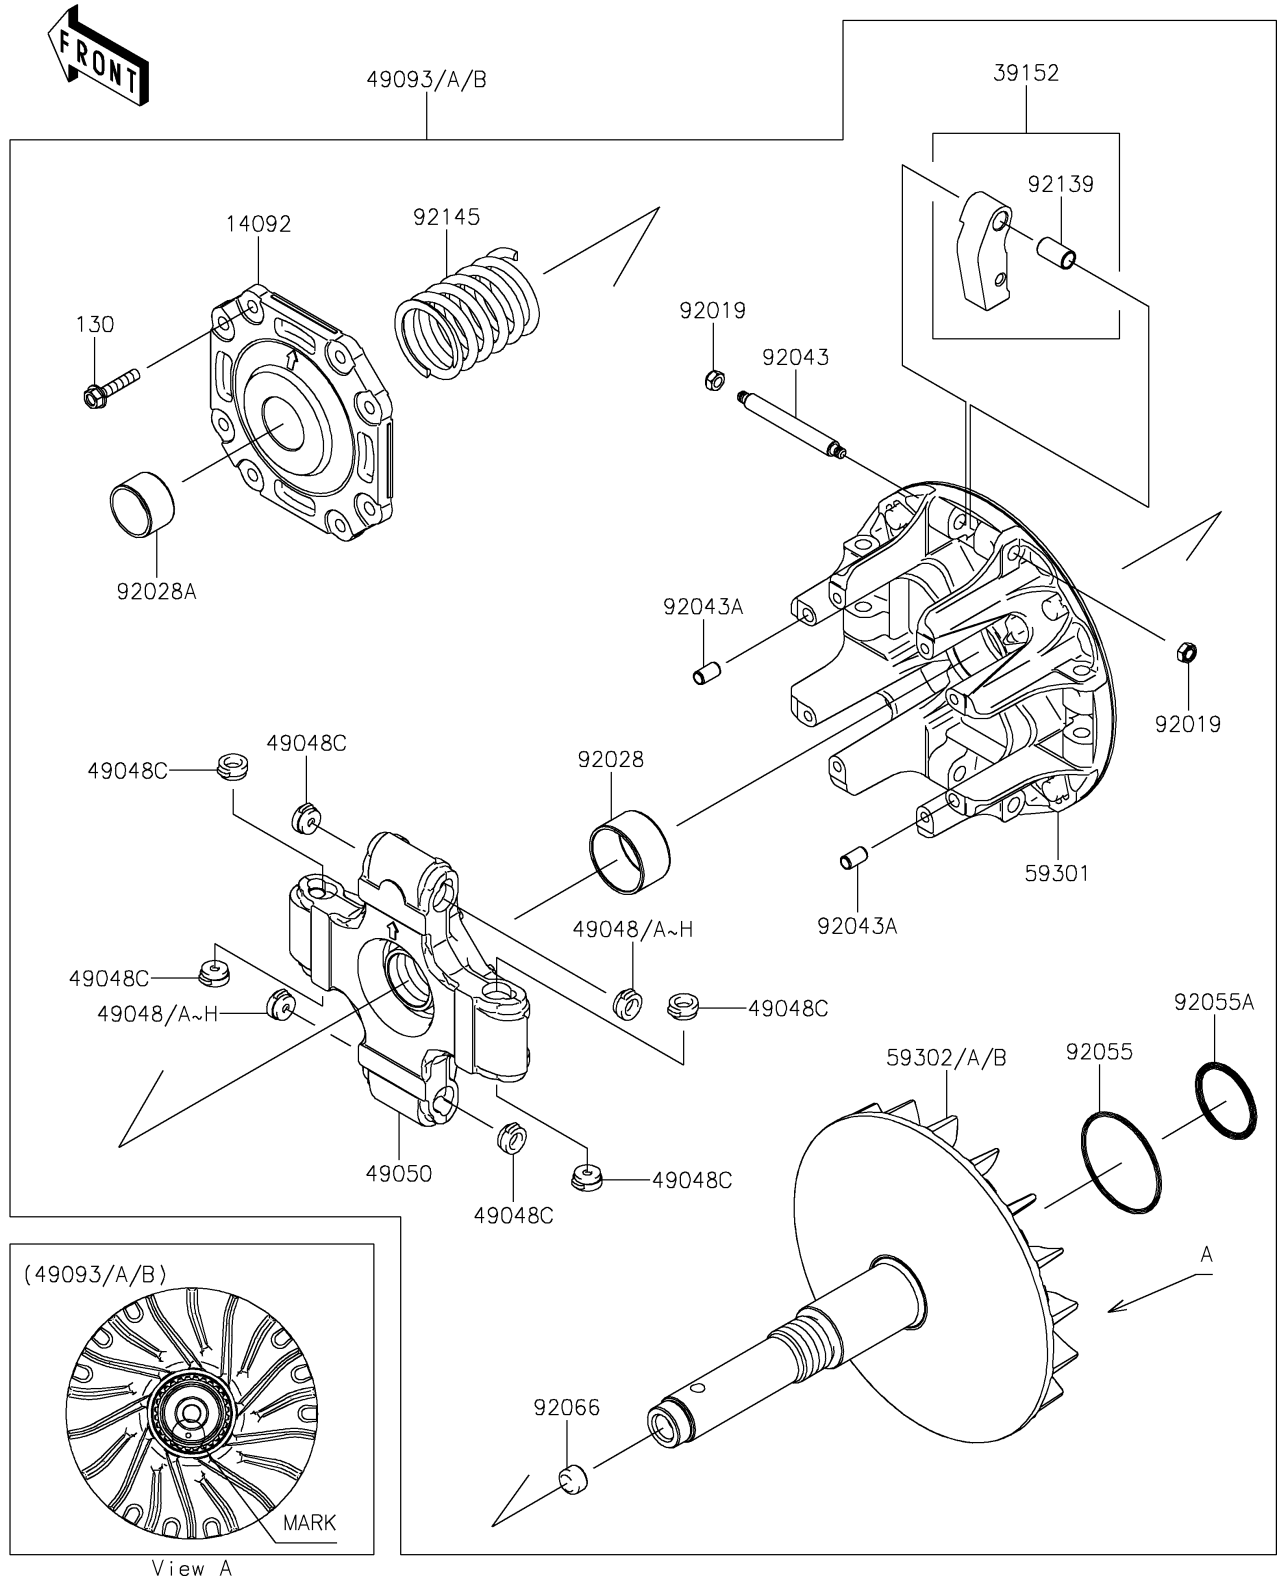

2019 MULE PRO-FXT™ EPS CAMO PARTS DIAGRAM

Drive Converter

E1391

2019 MULE PRO-FXT™ EPS CAMO PARTS LIST

Drive Converter

ITEM NAME	PART NUMBER	QUANTITY
BOLT-FLANGED,6X30 (Ref # 130)	130CA0630	1
COVER (Ref # 14092)	14092-1201	1
WEIGHT-RAMP (Ref # 39152)	39152-0039	1
SHOE,T=7.2 (Ref # 49048)	49048-1087	1
SHOE,T=7.3 (Ref # 49048A)	49048-1088	1
SHOE,T=7.4 (Ref # 49048B)	49048-1089	1
SHOE,T=7.5 (Ref # 49048C)	49048-1090	1
SHOE,T=7.6 (Ref # 49048D)	49048-1091	1
SHOE,T=7.7 (Ref # 49048E)	49048-1092	1
SHOE,T=7.8 (Ref # 49048F)	49048-1093	1
SHOE,T=7.9 (Ref # 49048G)	49048-1094	1
SHOE,T=8.0 (Ref # 49048H)	49048-1095	1
SPIDER (Ref # 49050)	49050-1083	1
CONVERTER-DRIVE,B MARK,WHITE (Ref # 49093)	49093-0071	1
CONVERTER-DRIVE,A MARK,BLUE (Ref # 49093A)	49093-0072	1
CONVERTER-DRIVE,C MARK,YELLOW (Ref # 49093B)	49093-0073	1
SHEAVE-MOVABLE (Ref # 59301)	59301-0025	1
SHEAVE-COMP,B MARK,WHITE (Ref # 59302)	59302-0092	1
SHEAVE-COMP,A MARK,BLUE (Ref # 59302A)	59302-0093	1
SHEAVE-COMP,C MARK,YELLOW (Ref # 59302B)	59302-0094	1
NUT,LOCK,6MM (Ref # 92019)	92019-008	1
BUSHING (Ref # 92028)	92028-1975	1
BUSHING (Ref # 92028A)	92028-1980	1
PIN (Ref # 92043)	92043-0809	1
PIN,6.2X8X14 (Ref # 92043A)	92043-1263	1
RING-O,59.5X2.4 (Ref # 92055)	92055-0753	1
RING-O,3.5X39.7 (Ref # 92055A)	92055-0789	1
PLUG (Ref # 92066)	92066-0784	1
BUSHING,9X11X19.75 (Ref # 92139)	92139-1103	1

2019 MULE PRO-FXT™ EPS CAMO PARTS LIST

Drive Converter

ITEM NAME	PART NUMBER	QUANTITY
SPRING (Ref # 92145)	92145-1576	1