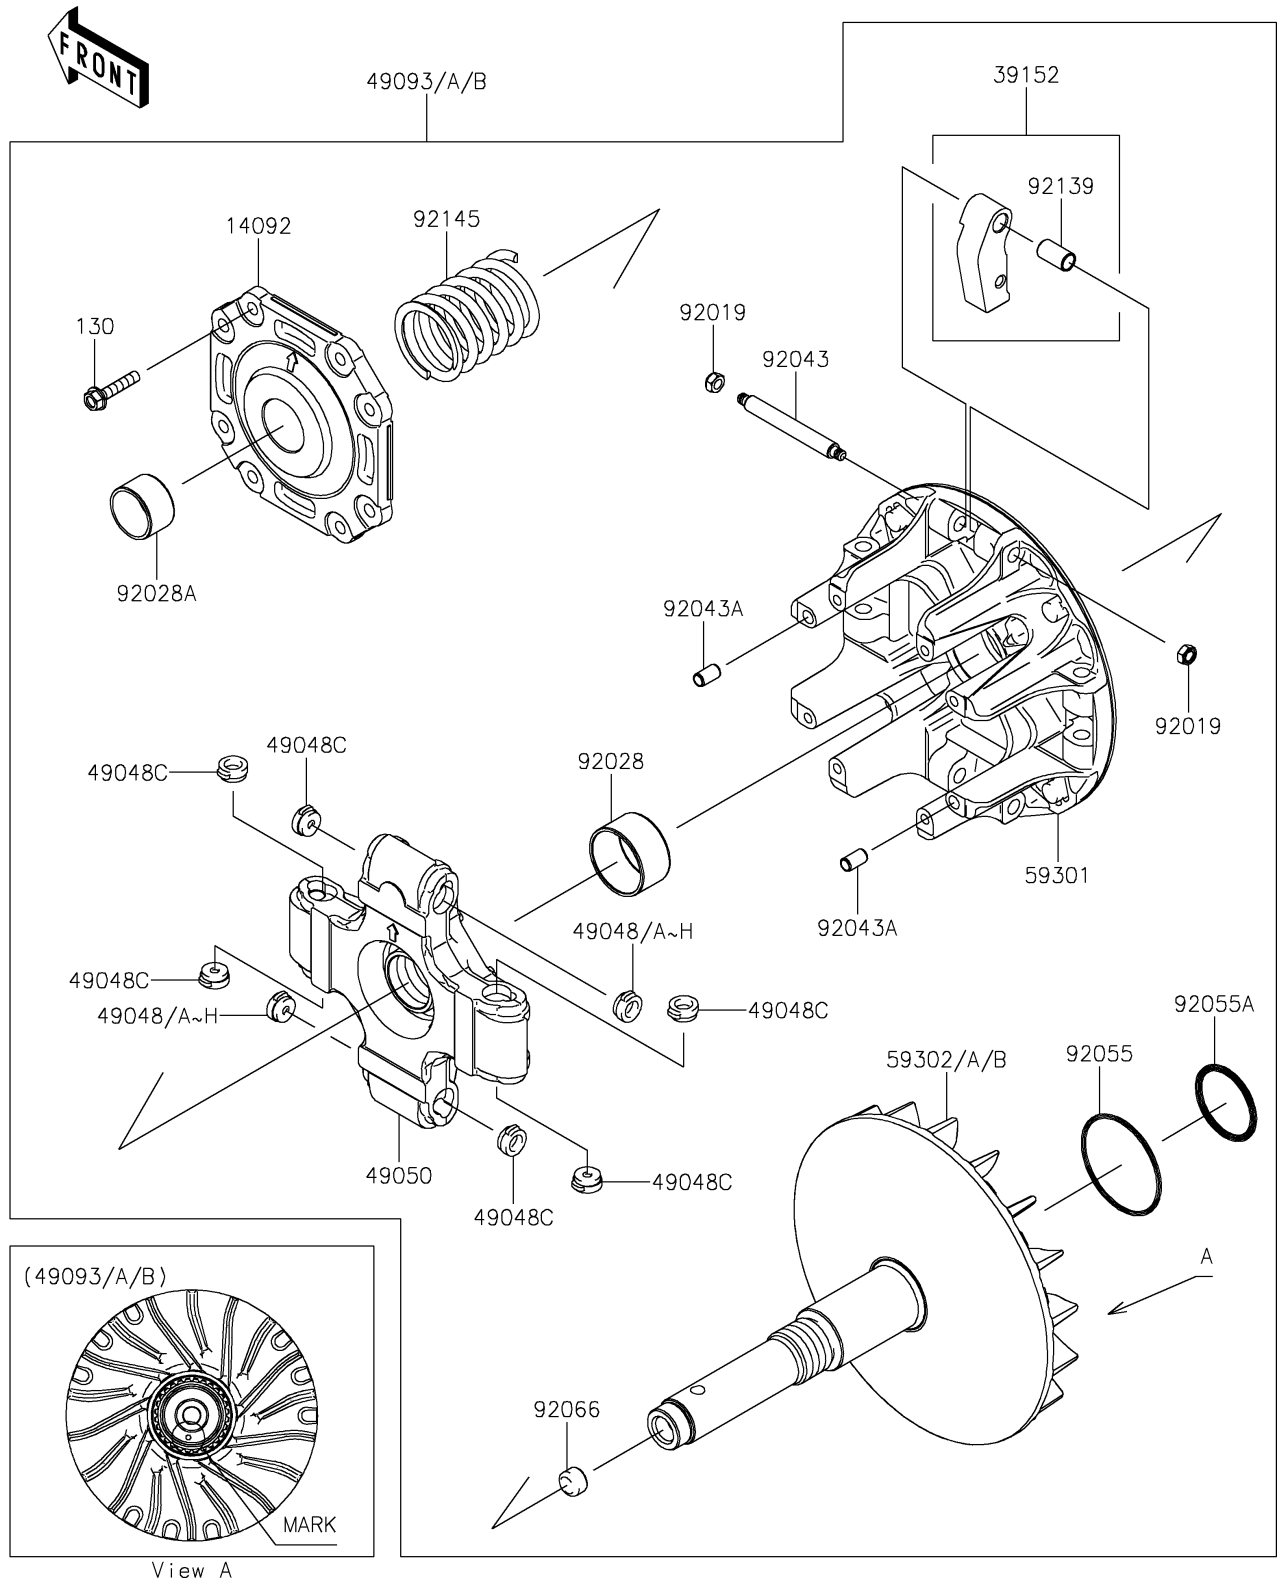

2018 MULE PRO-FXT™ EPS CAMO PARTS DIAGRAM

Drive Converter

E1391

2018 MULE PRO-FXT™ EPS CAMO PARTS LIST

Drive Converter

ITEM NAME	PART NUMBER	QUANTITY
BOLT-FLANGED,6X30 (Ref # 130)	130CA0630	1
COVER (Ref # 14092)	14092-1201	1
WEIGHT-RAMP (Ref # 39152)	39152-0039	1
SHOE,T=7.2 (Ref # 49048)	49048-1087	1
SHOE,T=7.3 (Ref # 49048A)	49048-1088	1
SHOE,T=7.4 (Ref # 49048B)	49048-1089	1
SHOE,T=7.5 (Ref # 49048C)	49048-1090	1
SHOE,T=7.6 (Ref # 49048D)	49048-1091	1
SHOE,T=7.7 (Ref # 49048E)	49048-1092	1
SHOE,T=7.8 (Ref # 49048F)	49048-1093	1
SHOE,T=7.9 (Ref # 49048G)	49048-1094	1
SHOE,T=8.0 (Ref # 49048H)	49048-1095	1
SPIDER (Ref # 49050)	49050-1083	1
CONVERTER-DRIVE,B MARK,WHITE (Ref # 49093)	49093-0071	1
CONVERTER-DRIVE,A MARK,BLUE (Ref # 49093A)	49093-0072	1
CONVERTER-DRIVE,C MARK,YELLOW (Ref # 49093B)	49093-0073	1
SHEAVE-MOVABLE (Ref # 59301)	59301-0025	1
SHEAVE-COMP,B MARK,WHITE (Ref # 59302)	59302-0092	1
SHEAVE-COMP,A MARK,BLUE (Ref # 59302A)	59302-0093	1
SHEAVE-COMP,C MARK,YELLOW (Ref # 59302B)	59302-0094	1
NUT,LOCK,6MM (Ref # 92019)	92019-008	1
BUSHING (Ref # 92028)	92028-1975	1
BUSHING (Ref # 92028A)	92028-1980	1
PIN (Ref # 92043)	92043-0809	1
PIN,6.2X8X14 (Ref # 92043A)	92043-1263	1
RING-O,59.5X2.4 (Ref # 92055)	92055-0753	1
RING-O,3.5X39.7 (Ref # 92055A)	92055-0789	1
PLUG (Ref # 92066)	92066-0784	1
BUSHING,9X11X19.75 (Ref # 92139)	92139-1103	1

2018 MULE PRO-FXT™ EPS CAMO PARTS LIST

Drive Converter

ITEM NAME	PART NUMBER	QUANTITY
SPRING (Ref # 92145)	92145-1576	1