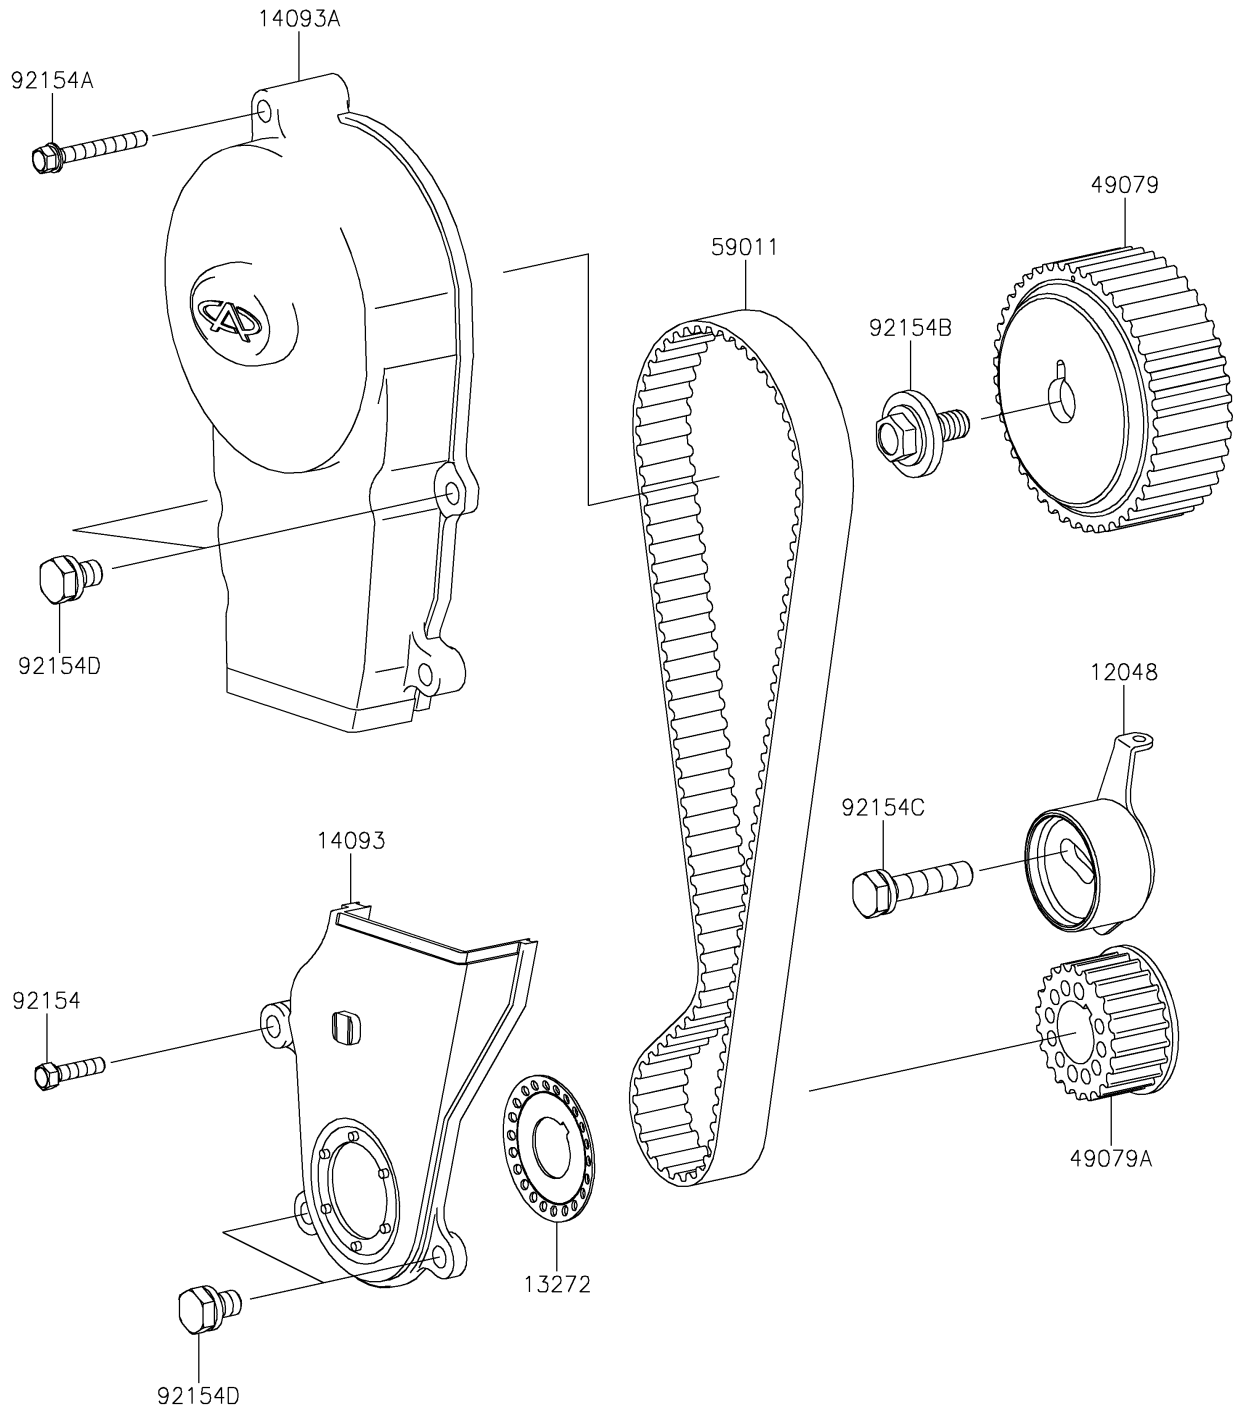

## 2019 MULE PRO-FXT™ EPS CAMO PARTS DIAGRAM

Timing Belt

E1215

## 2019 MULE PRO-FXT™ EPS CAMO PARTS LIST

Timing Belt

ITEM NAME	PART NUMBER	QUANTITY
TENSIONER-ASSY (Ref # 12048)	12048-0093	1
PLATE,TIMING BELT (Ref # 13272)	13272-1872	1
COVER,TIMING BELT,LWR (Ref # 14093)	14093-0200	1
COVER,TIMING BELT,UPP (Ref # 14093A)	14093-0201	1
PULLEY-BELT,CAMSHAFT (Ref # 49079)	49079-0023	1
PULLEY-BELT,CRANKSHAFT (Ref # 49079A)	49079-0024	1
BELT,TIMING (Ref # 59011)	59011-0042	1
BOLT,6X25 (Ref # 92154)	92154-1583	1
BOLT,6X50 (Ref # 92154A)	92154-1591	1
BOLT,FLANGED (Ref # 92154B)	92154-1614	1
BOLT,10X45 (Ref # 92154C)	92154-1615	1
BOLT,6X16 (Ref # 92154D)	92154-1617	1