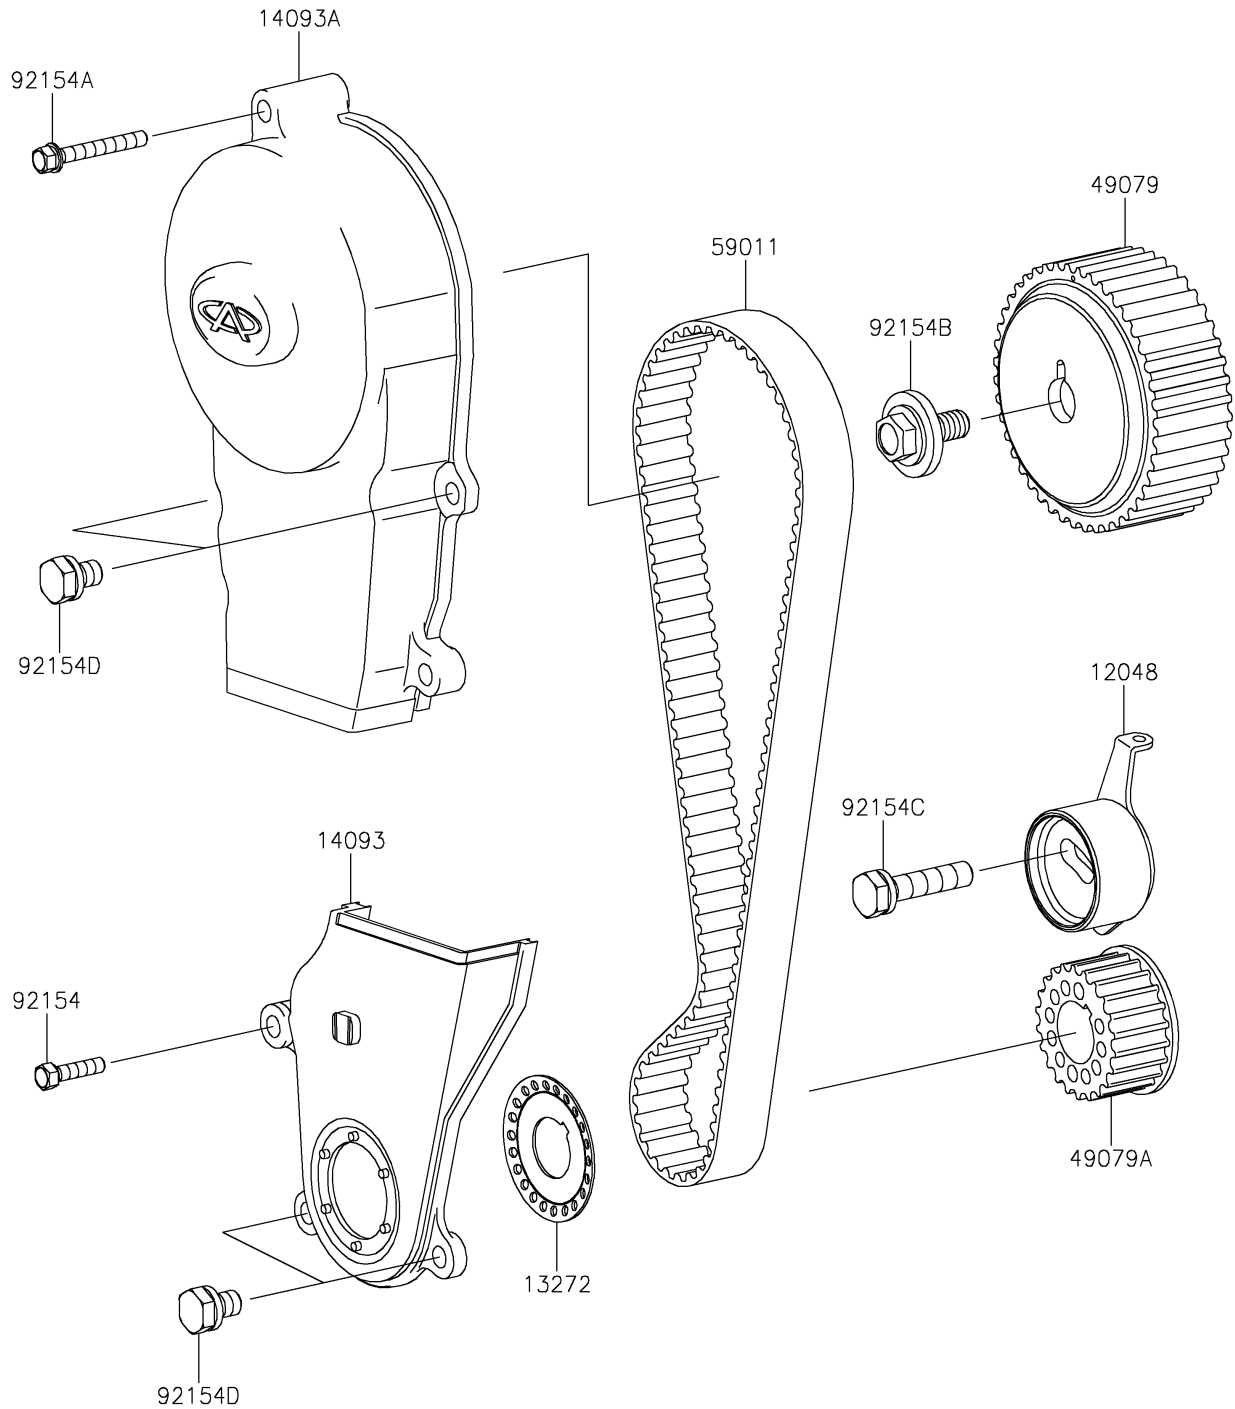

2018 MULE PRO-FXT™ EPS CAMO PARTS DIAGRAM

Timing Belt

E1215

2018 MULE PRO-FXT™ EPS CAMO PARTS LIST

Timing Belt

ITEM NAME	PART NUMBER	QUANTITY
TENSIONER-ASSY (Ref # 12048)	12048-0093	1
PLATE,TIMING BELT (Ref # 13272)	13272-1872	1
COVER,TIMING BELT,LWR (Ref # 14093)	14093-0200	1
COVER,TIMING BELT,UPP (Ref # 14093A)	14093-0201	1
PULLEY-BELT,CAMSHAFT (Ref # 49079)	49079-0023	1
PULLEY-BELT,CRANKSHAFT (Ref # 49079A)	49079-0024	1
BELT,TIMING (Ref # 59011)	59011-0042	1
BOLT,6X25 (Ref # 92154)	92154-1583	1
BOLT,6X50 (Ref # 92154A)	92154-1591	1
BOLT,FLANGED (Ref # 92154B)	92154-1614	1
BOLT,10X45 (Ref # 92154C)	92154-1615	1
BOLT,6X16 (Ref # 92154D)	92154-1617	1