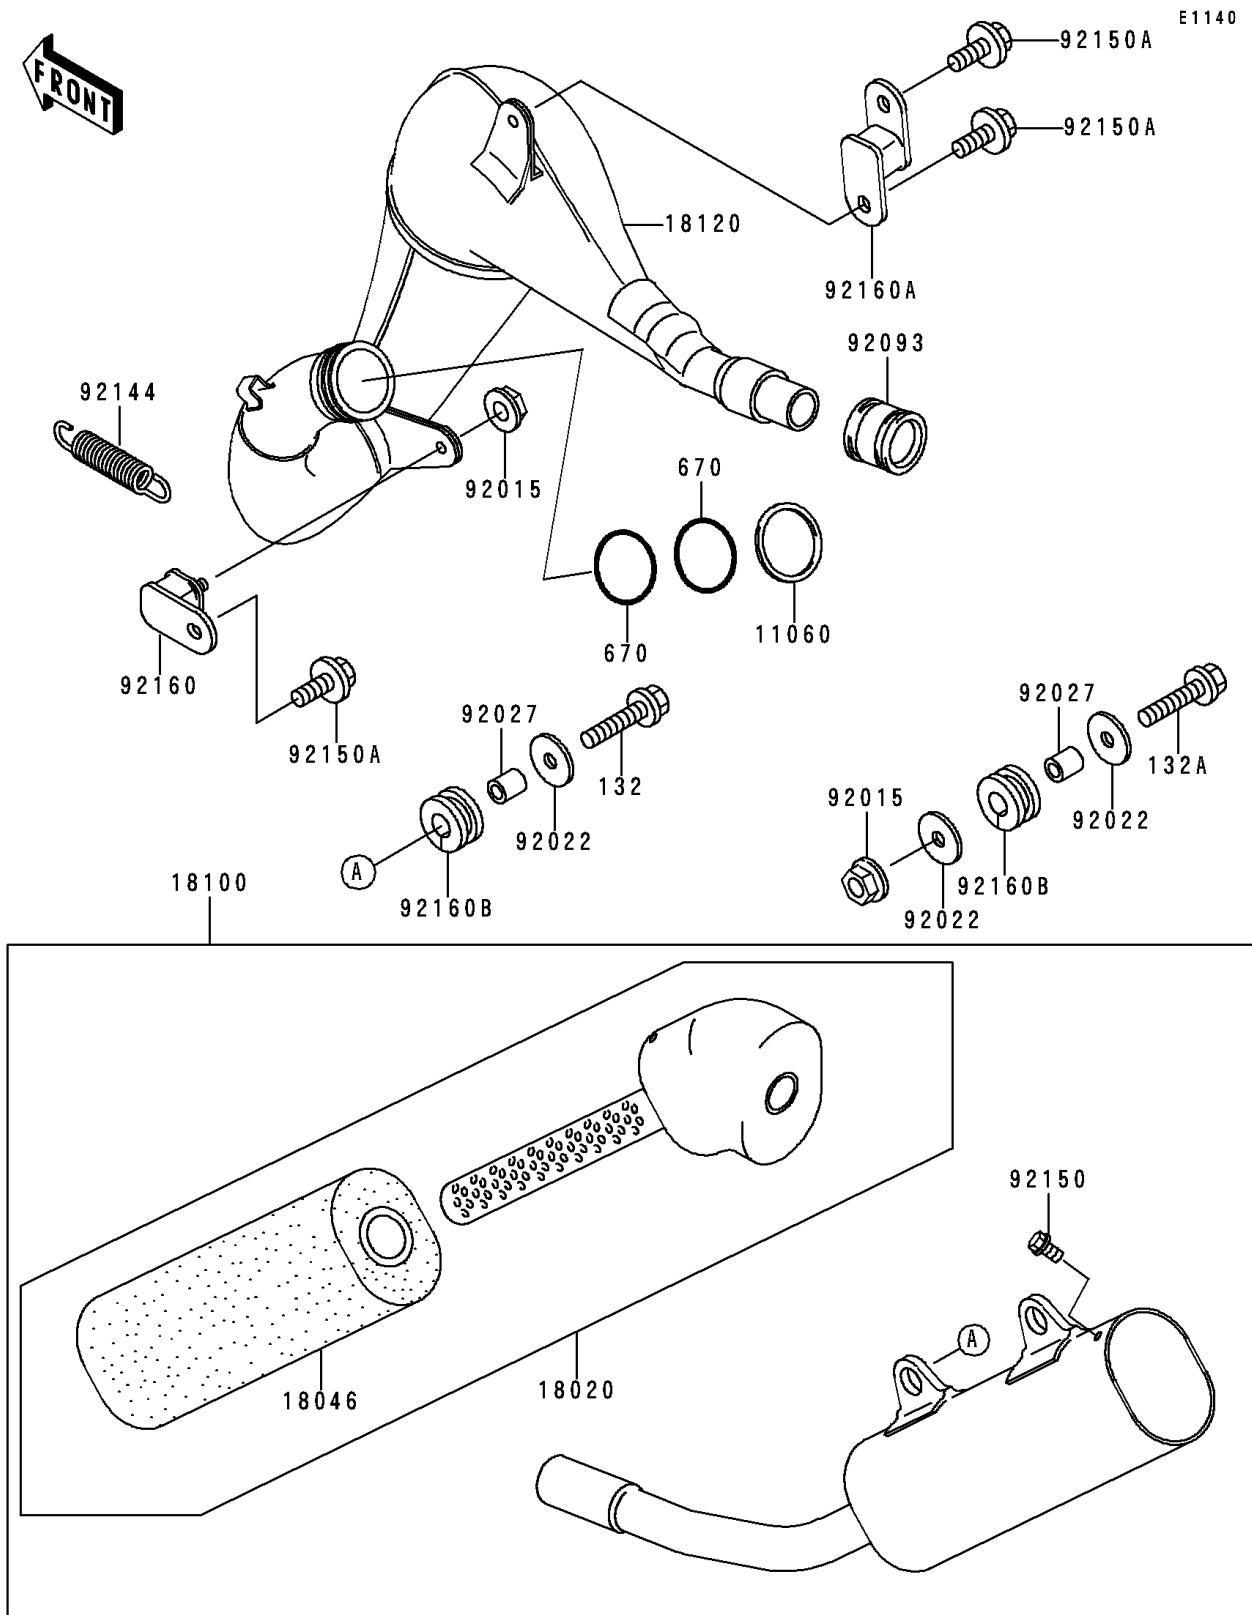

1998 KX125 PARTS DIAGRAM

Muffler(s)

1998 KX125 PARTS LIST

Muffler(s)

ITEM NAME	PART NUMBER	QUANTITY
BOLT-FLANGED-SMALL (Ref # 132)	132G0625	1
BOLT-FLANGED-SMALL (Ref # 132A)	132G0635	1
O RING,39MM (Ref # 670)	670E3039	1
GASKET,EXHAUST PIPE (Ref # 11060)	11060-1370	1
BAFFLE (Ref # 18020)	18020-1236	1
WOOL,BAFFLE PIPE (Ref # 18046)	18046-1379	1
BODY-ASSY-MUFFLER (Ref # 18100)	18100-1076	1
CHAMBER-EXHAUST (Ref # 18120)	18120-1082	1
NUT,FLANGED,6MM (Ref # 92015)	92015-1078	1
WASHER,6.5X22X1.6 (Ref # 92022)	92022-237	1
COLLAR,6.8X10X11.5 (Ref # 92027)	92027-1210	1
SEAL,MUFFLER CONNECTING (Ref # 92093)	92093-1363	1
SPRING,EXHAUST CONNECTING (Ref # 92144)	92144-1470	1
BOLT,5X8 (Ref # 92150)	92150-1406	1
BOLT,6X12 (Ref # 92150A)	92150-1435	1
DAMPER,MUFFLER,FR (Ref # 92160)	92160-1176	1
DAMPER,MUFFLER,RR (Ref # 92160A)	92160-1201	1
DAMPER,MUFFLER FITTING (Ref # 92160B)	92160-1913	1