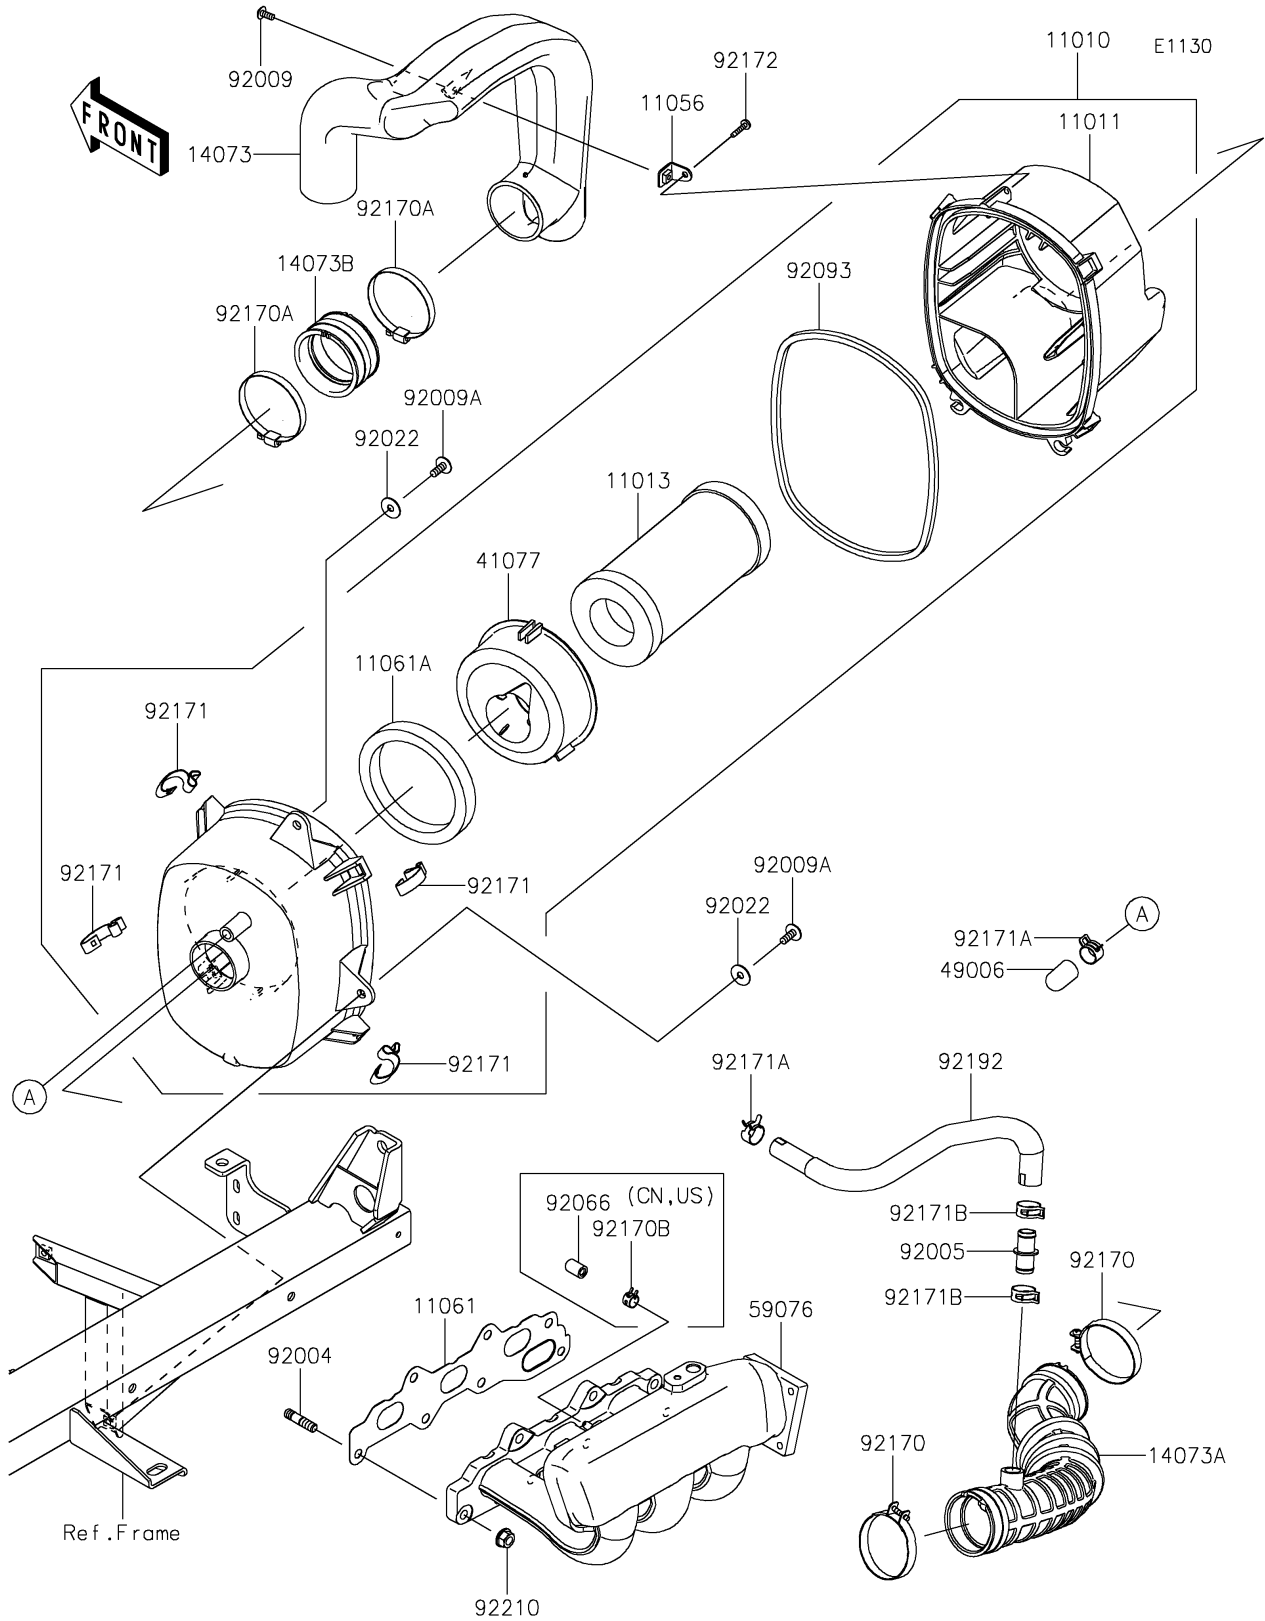

## 2019 MULE PRO-FXT™ EPS CAMO PARTS DIAGRAM

Air Cleaner

## 2019 MULE PRO-FXT™ EPS CAMO PARTS LIST

### Air Cleaner

ITEM NAME	PART NUMBER	QUANTITY
FILTER-ASSY-AIR (Ref # 11010)	11010-0860	1
CASE-AIR FILTER,UPP (Ref # 11011)	11011-0857	1
ELEMENT-AIR FILTER (Ref # 11013)	11013-1290	1
BRACKET,AIR FILTER (Ref # 11056)	11056-3734	1
GASKET,INTAKE MANIFOLD (Ref # 11061)	11061-0956	1
GASKET,ADAPTER (Ref # 11061A)	11061-0961	1
DUCT,INTAKE (Ref # 14073)	14073-0786	1
DUCT,INTAKE (Ref # 14073A)	14073-0992	1
DUCT,JOINT (Ref # 14073B)	14073-1775	1
ADAPTER,ELEMENT (Ref # 41077)	41077-0719	1
BOOT (Ref # 49006)	49006-0555	1
MANIFOLD-INTAKE (Ref # 59076)	59076-0017	1
STUD (Ref # 92004)	92004-0734	1
FITTING,DUCT-BREATHER TUBE (Ref # 92005)	92005-0992	1
SCREW,5X12 (Ref # 92009)	92009-1154	1
SCREW,6X16 (Ref # 92009A)	92009-1621	1
WASHER,PLAIN,6.5X20X1 (Ref # 92022)	92022-165	1
PLUG (Ref # 92066)	92066-0862	1
SEAL,AIR FILTER (Ref # 92093)	92093-0607	1
CLAMP (Ref # 92170)	92170-1448	1
CLAMP (Ref # 92170A)	92170-1764	1
CLAMP (Ref # 92170B)	92170-2043	1
CLAMP (Ref # 92171)	92171-0225	1
CLAMP (Ref # 92171A)	92171-0533	1
CLAMP,18.8MM (Ref # 92171B)	92171-2056	1
SCREW,TAPPING,5X20 (Ref # 92172)	92172-0009	1
TUBE,BREATHER (Ref # 92192)	92192-2365	1
NUT (Ref # 92210)	92210-0944	1