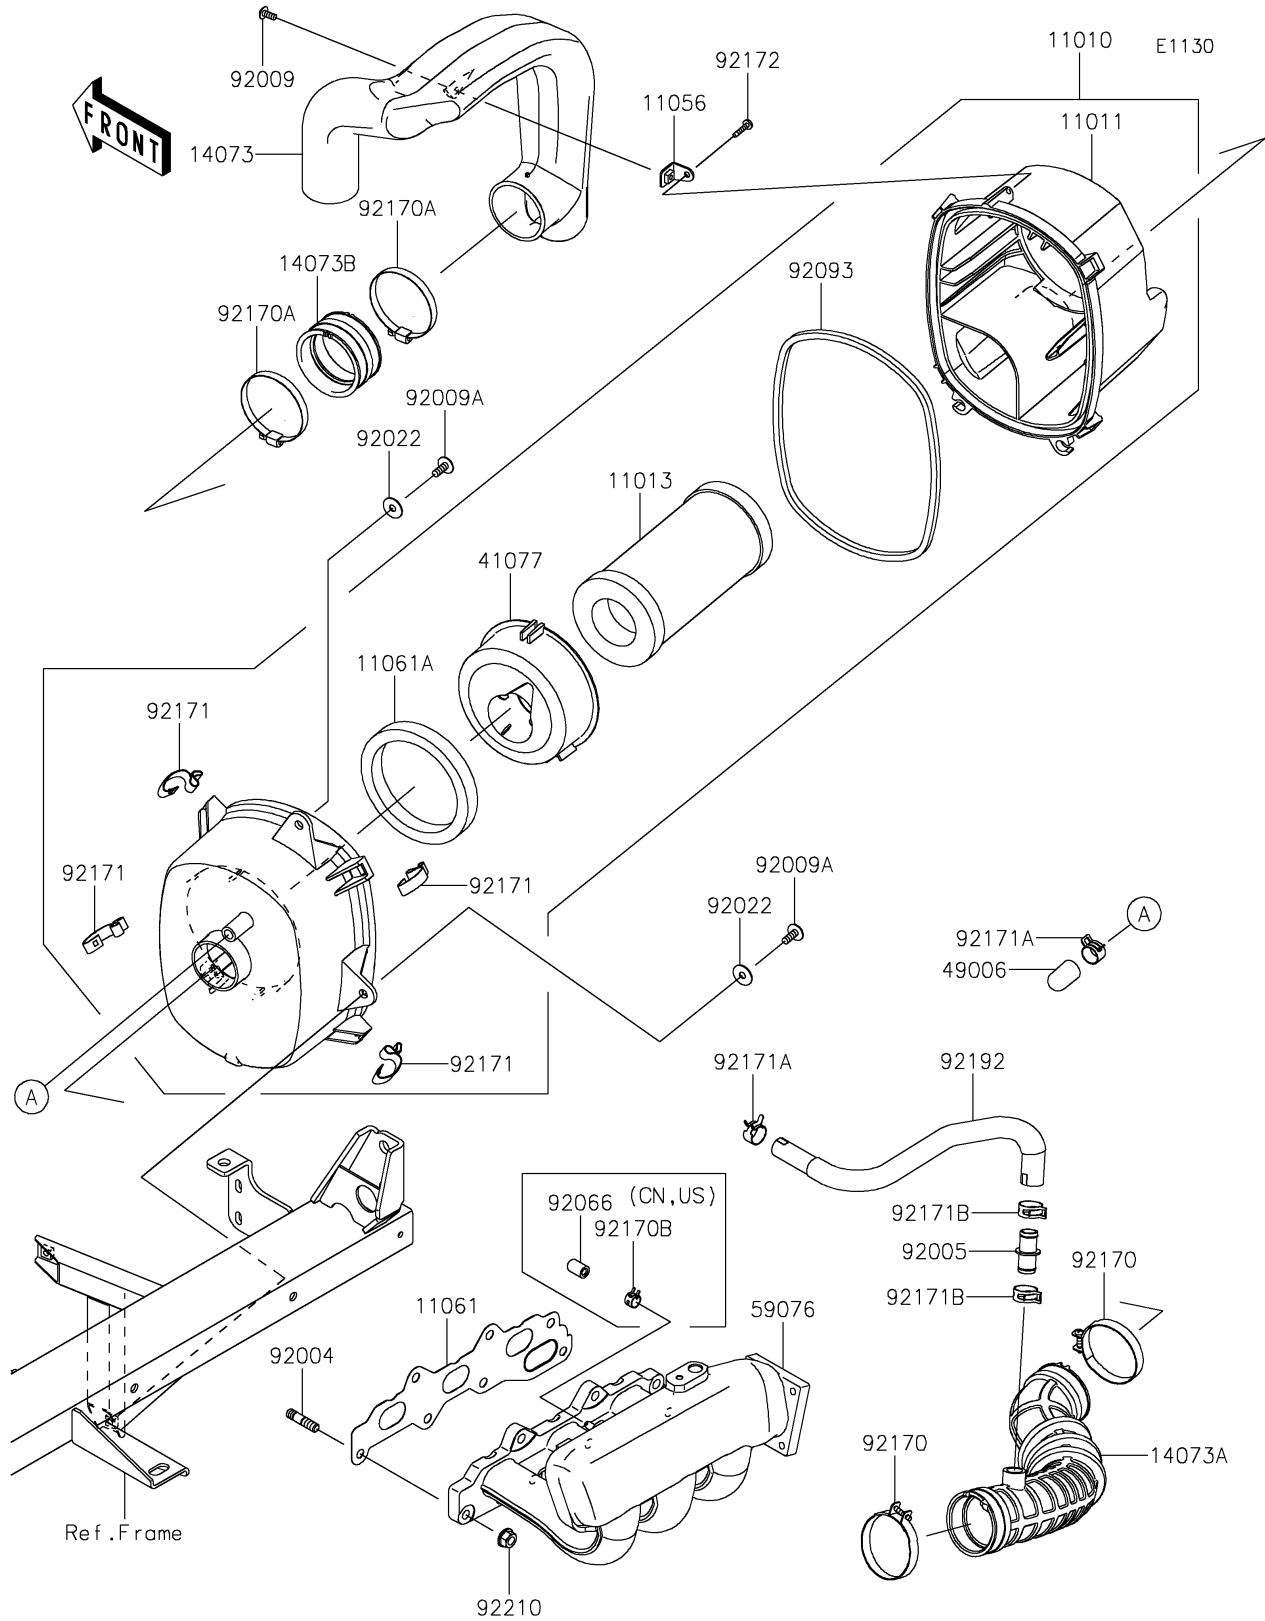

2018 MULE PRO-FXT™ EPS CAMO PARTS DIAGRAM

Air Cleaner

2018 MULE PRO-FXT™ EPS CAMO PARTS LIST

Air Cleaner

ITEM NAME	PART NUMBER	QUANTITY
FILTER-ASSY-AIR (Ref # 11010)	11010-0860	1
CASE-AIR FILTER,UPP (Ref # 11011)	11011-0857	1
ELEMENT-AIR FILTER (Ref # 11013)	11013-1290	1
BRACKET,AIR FILTER (Ref # 11056)	11056-3734	1
GASKET,INTAKE MANIFOLD (Ref # 11061)	11061-0956	1
GASKET,ADAPTER (Ref # 11061A)	11061-0961	1
DUCT,INTAKE (Ref # 14073)	14073-0786	1
DUCT,INTAKE (Ref # 14073A)	14073-0992	1
DUCT,JOINT (Ref # 14073B)	14073-1775	1
ADAPTER,ELEMENT (Ref # 41077)	41077-0719	1
BOOT (Ref # 49006)	49006-0555	1
MANIFOLD-INTAKE (Ref # 59076)	59076-0017	1
STUD (Ref # 92004)	92004-0734	1
FITTING,DUCT-BREATHER TUBE (Ref # 92005)	92005-0992	1
SCREW,5X12 (Ref # 92009)	92009-1154	1
SCREW,6X16 (Ref # 92009A)	92009-1621	1
WASHER,PLAIN,6.5X20X1 (Ref # 92022)	92022-165	1
PLUG (Ref # 92066)	92066-0862	1
SEAL,AIR FILTER (Ref # 92093)	92093-0607	1
CLAMP (Ref # 92170)	92170-1448	1
CLAMP (Ref # 92170A)	92170-1764	1
CLAMP (Ref # 92170B)	92170-2043	1
CLAMP (Ref # 92171)	92171-0225	1
CLAMP (Ref # 92171A)	92171-0533	1
CLAMP,18.8MM (Ref # 92171B)	92171-2056	1
SCREW,TAPPING,5X20 (Ref # 92172)	92172-0009	1
TUBE,BREATHER (Ref # 92192)	92192-2365	1
NUT (Ref # 92210)	92210-0944	1