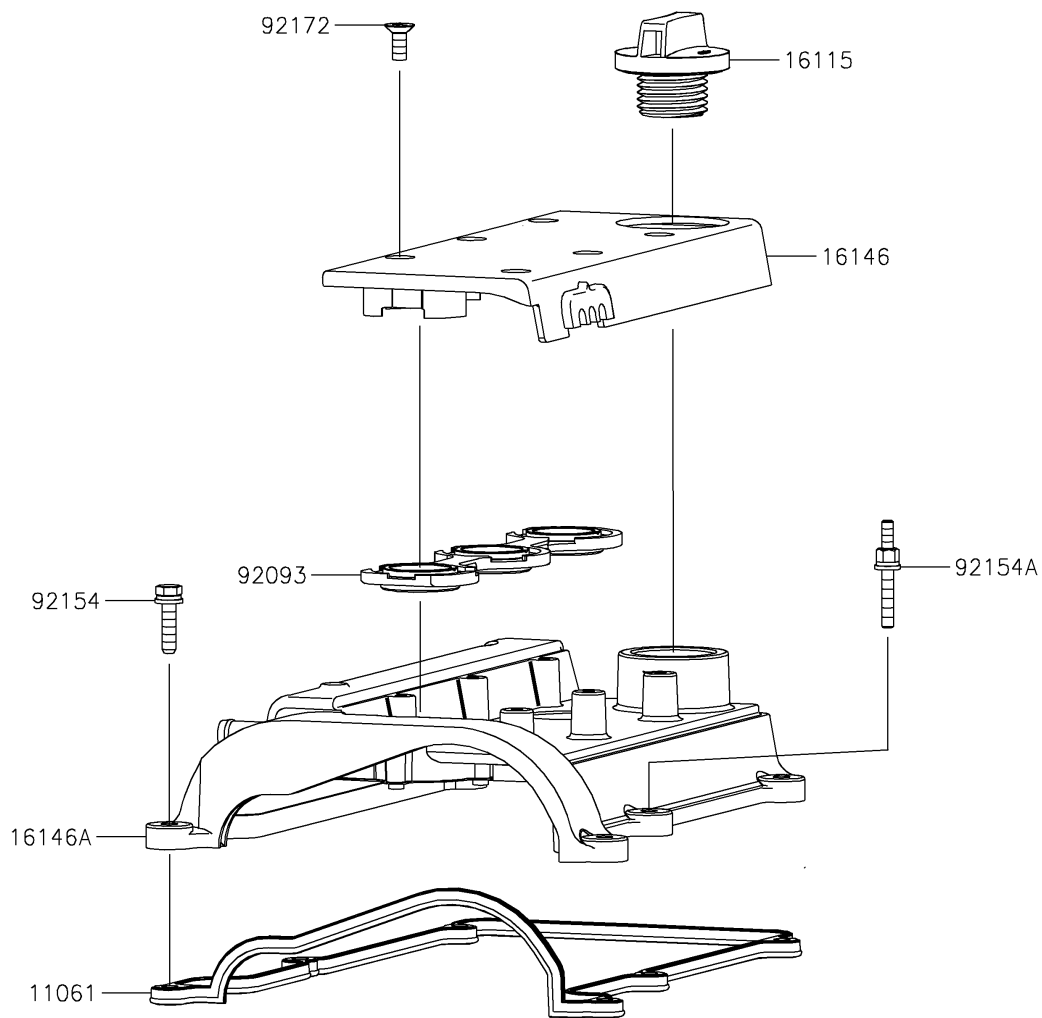

2019 MULE PRO-FXT™ EPS CAMO PARTS DIAGRAM

Cylinder Head Cover

E1112

2019 MULE PRO-FXT™ EPS CAMO PARTS LIST

Cylinder Head Cover

ITEM NAME	PART NUMBER	QUANTITY
GASKET,HEAD COVER (Ref # 11061)	11061-0953	1
CAP-OIL FILLER (Ref # 16115)	16115-0027	1
COVER-ASSY,SPARK PLUG (Ref # 16146)	16146-0738	1
COVER-ASSY,CYLINDER HEAD (Ref # 16146A)	16146-0741	1
SEAL,SPARK PLUG COVER (Ref # 92093)	92093-0608	1
BOLT,6X25 (Ref # 92154)	92154-1583	1
BOLT (Ref # 92154A)	92154-1584	1
SCREW,6X16 (Ref # 92172)	92172-0905	1