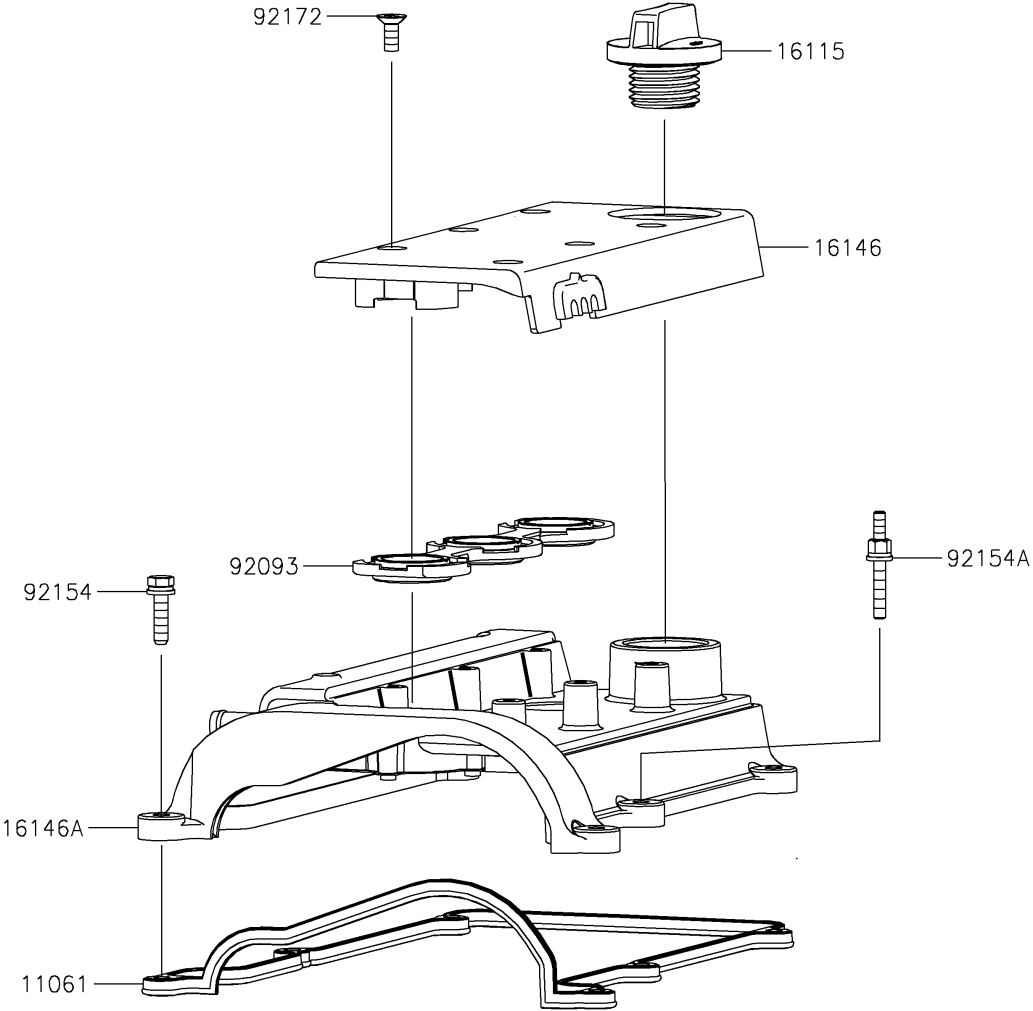

2018 MULE PRO-FXT™ EPS CAMO PARTS DIAGRAM

Cylinder Head Cover

E1112

2018 MULE PRO-FXT™ EPS CAMO PARTS LIST

Cylinder Head Cover

ITEM NAME	PART NUMBER	QUANTITY
GASKET,HEAD COVER (Ref # 11061)	11061-0953	1
CAP-OIL FILLER (Ref # 16115)	16115-0027	1
COVER-ASSY,SPARK PLUG (Ref # 16146)	16146-0738	1
COVER-ASSY,CYLINDER HEAD (Ref # 16146A)	16146-0741	1
SEAL,SPARK PLUG COVER (Ref # 92093)	92093-0608	1
BOLT,6X25 (Ref # 92154)	92154-1583	1
BOLT (Ref # 92154A)	92154-1584	1
SCREW,6X16 (Ref # 92172)	92172-0905	1