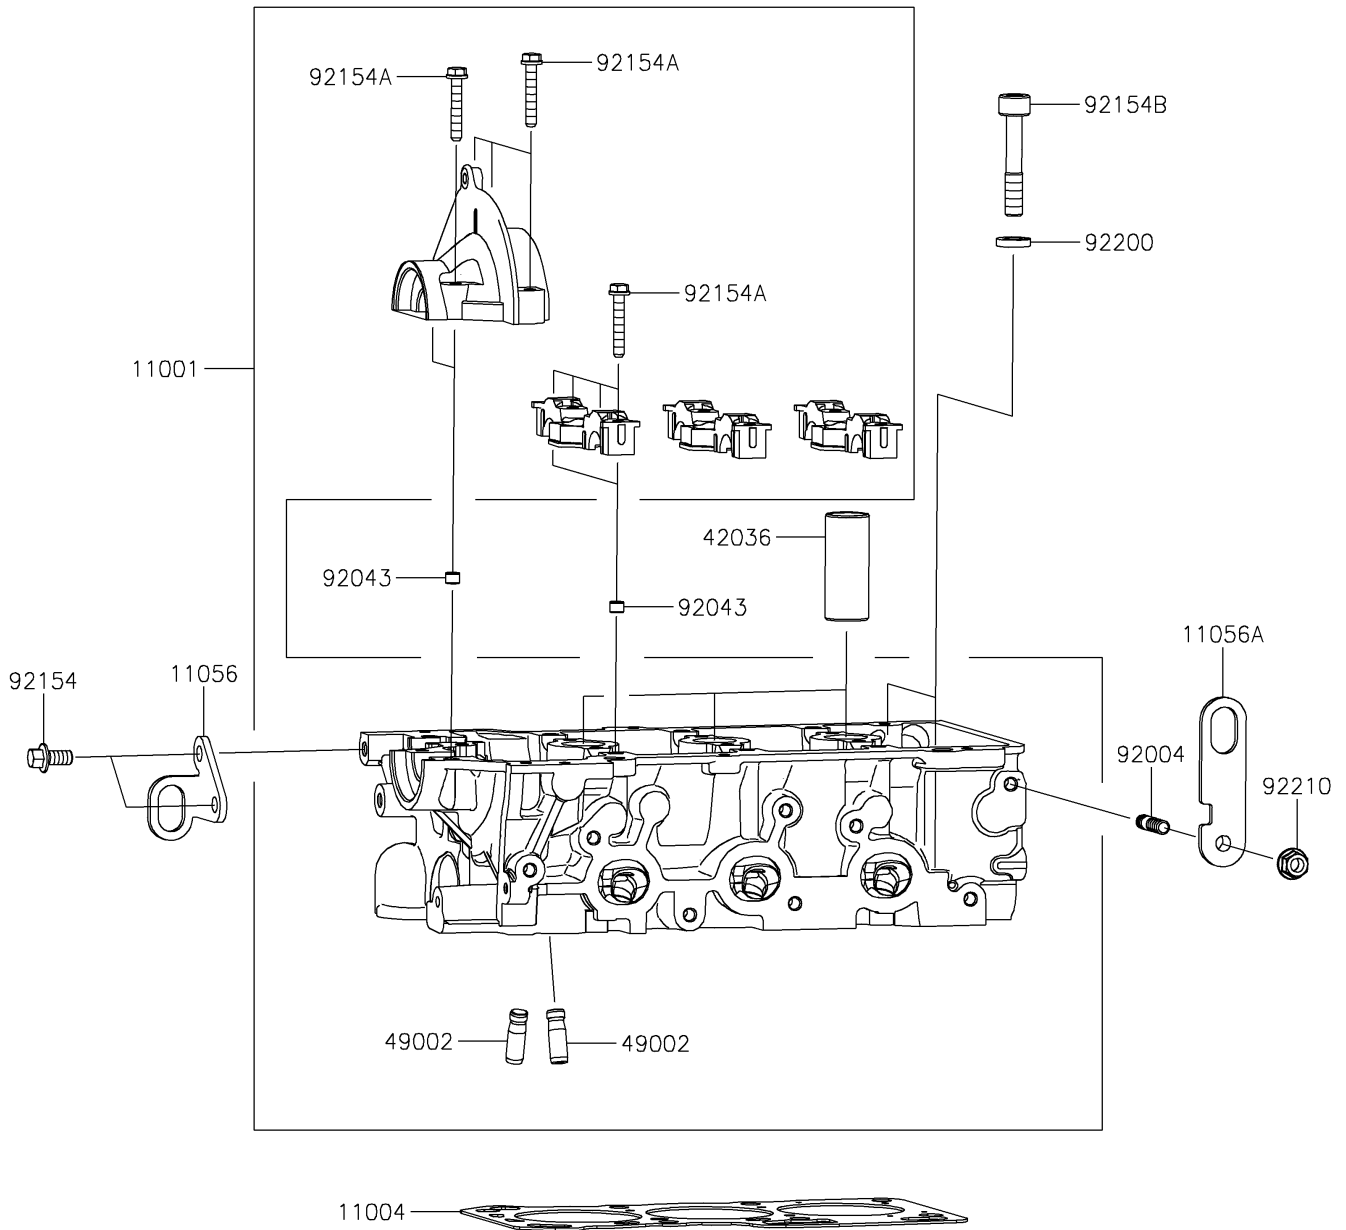

2019 MULE PRO-FXT™ EPS CAMO PARTS DIAGRAM

Cylinder Head

E1111

2019 MULE PRO-FXT™ EPS CAMO PARTS LIST

Cylinder Head

ITEM NAME	PART NUMBER	QUANTITY
HEAD-CYLINDER (Ref # 11001)	11001-0839	1
GASKET-HEAD (Ref # 11004)	11004-0747	1
BRACKET (Ref # 11056)	11056-7081	1
BRACKET (Ref # 11056A)	11056-7082	1
SLEEVE,SPARK PLUG (Ref # 42036)	42036-0764	1
GUIDE-VALVE (Ref # 49002)	49002-0030	1
STUD (Ref # 92004)	92004-0734	1
PIN (Ref # 92043)	92043-0831	1
BOLT,FLANGED,8X16 (Ref # 92154)	92154-1588	1
BOLT,6X38 (Ref # 92154A)	92154-1589	1
BOLT,SOCKET (Ref # 92154B)	92154-1590	1
WASHER (Ref # 92200)	92200-1683	1
NUT (Ref # 92210)	92210-0944	1