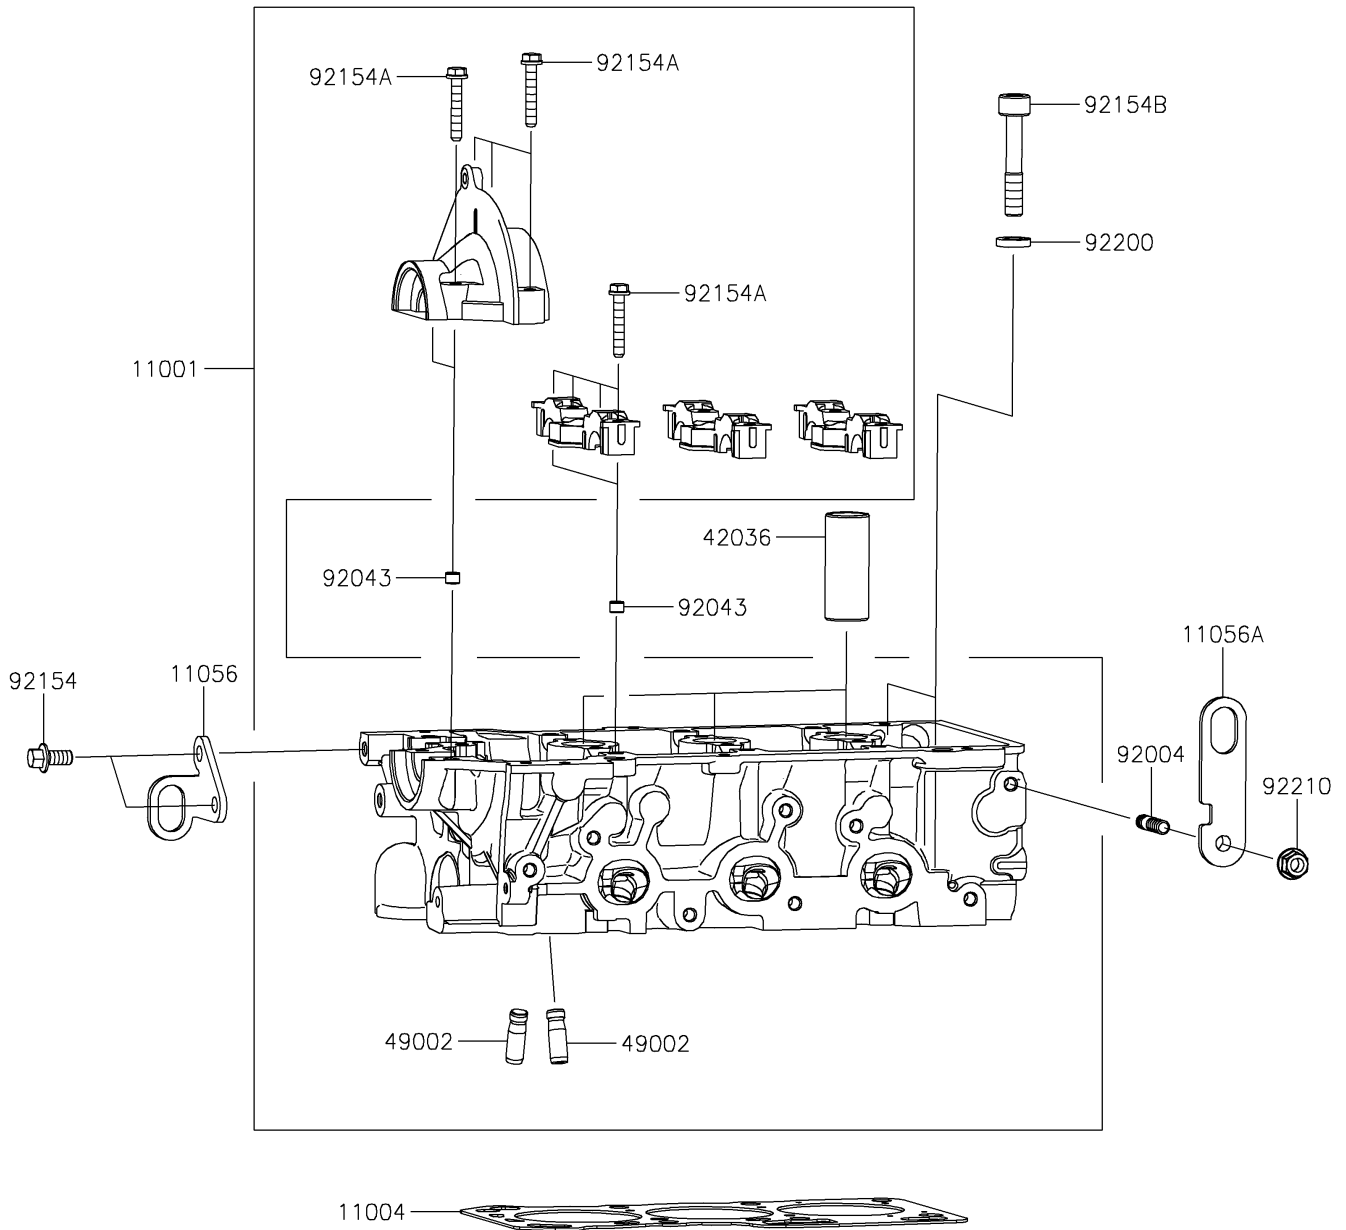

## 2018 MULE PRO-FXT™ EPS CAMO PARTS DIAGRAM

Cylinder Head

E1111

## 2018 MULE PRO-FXT™ EPS CAMO PARTS LIST

### Cylinder Head

ITEM NAME	PART NUMBER	QUANTITY
HEAD-CYLINDER (Ref # 11001)	11001-0839	1
GASKET-HEAD (Ref # 11004)	11004-0747	1
BRACKET (Ref # 11056)	11056-7081	1
BRACKET (Ref # 11056A)	11056-7082	1
SLEEVE,SPARK PLUG (Ref # 42036)	42036-0764	1
GUIDE-VALVE (Ref # 49002)	49002-0030	1
STUD (Ref # 92004)	92004-0734	1
PIN (Ref # 92043)	92043-0831	1
BOLT,FLANGED,8X16 (Ref # 92154)	92154-1588	1
BOLT,6X38 (Ref # 92154A)	92154-1589	1
BOLT,SOCKET (Ref # 92154B)	92154-1590	1
WASHER (Ref # 92200)	92200-1683	1
NUT (Ref # 92210)	92210-0944	1